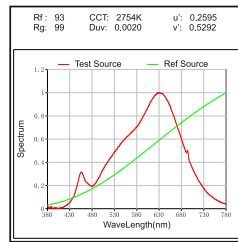

Acumis Gamma S
LPL680

- Housing Finish: HA Al. Anodised, HW White, HB Black, HC Custom
- Length: L60 600MM, L12 1200MM, LC Custom
- IP Rating: 20 IP20

Unit : MM

Linear LED Light

Illumination Options

- | | | | | | | | | | | | |
|--------|--|----------|-----------|--|-------------|--|--------------|-----|-------|--|----------|
| 27 DfP | | 12W @600 | 24W @1200 | | 1080lm @600 | | 2160lm @1200 | CCT | 2700K | | Diffused |
| 30 DfP | | 12W @600 | 24W @1200 | | 1140lm @600 | | 2280lm @1200 | K | 3000K | | Diffused |
| 40 DfP | | 12W @600 | 24W @1200 | | 1260lm @600 | | 2520lm @1200 | CCT | 4000K | | Diffused |
| 65 DfP | | 12W @600 | 24W @1200 | | 1440lm @600 | | 2880lm @1200 | K | 6500k | | Diffused |

I 'I' Joint

L 'L' Joint

* All degree & wattage options with photometric data available on request *
* IP variants & list of accessories for this model available on request *

Technical Details

| | | | |
|----------------------|-------------------------|-------------------|--------------------|
| Housing material | Aluminum Extruded | Light Source | LED |
| Diffuser material | PMMA | CRI (Ra) | >90 |
| Mounting | Surface/Pendant mounted | MacAdam Ellipse | <3 |
| Weight | 590/1170gms | Luminous Efficacy | ~75lm/W@3000k |
| Junction Temperature | Tj<75°C | Life Time | L80-B10 50,000hrs. |