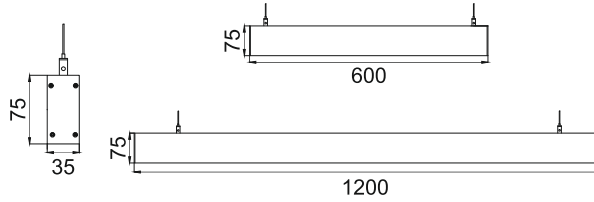

Acumis Gamma S
LPL680

- Housing Finish: HA Al. Anodised, HW White, HB Black, HC Custom
- Length: L60 600MM, L12 1200MM, LC Custom
- IP Rating: 20 IP20

Unit : MM

Linear LED Light

Illumination Options

- | | | | | | | | | | | | |
|--------|--|----------|-----------|--|-------------|--|--------------|-----|-------|--|----------|
| 27 DfP | | 12W @600 | 24W @1200 | | 1080lm @600 | | 2160lm @1200 | CCT | 2700K | | Diffused |
| 30 DfP | | 12W @600 | 24W @1200 | | 1140lm @600 | | 2280lm @1200 | K | 3000K | | Diffused |
| 40 DfP | | 12W @600 | 24W @1200 | | 1260lm @600 | | 2520lm @1200 | CCT | 4000K | | Diffused |
| 65 DfP | | 12W @600 | 24W @1200 | | 1440lm @600 | | 2880lm @1200 | K | 6500k | | Diffused |

I 'I' Joint

L 'L' Joint

* All degree & wattage options with photometric data available on request *
* IP variants & list of accessories for this model available on request *

Technical Details

| | | | |
|----------------------|-------------------------|-------------------|--------------------|
| Housing material | Aluminum Extruded | Light Source | LED |
| Diffuser material | PMMA | CRI (Ra) | >90 |
| Mounting | Surface/Pendant mounted | MacAdam Ellipse | <3 |
| Weight | 590/1170gms | Luminous Efficacy | ~75lm/W@3000k |
| Junction Temperature | Tj<75°C | Life Time | L80-B10 50,000hrs. |