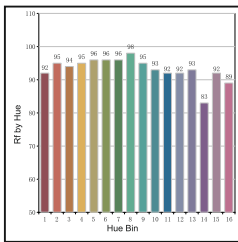

Acumis Gamma S
LPL680

- Housing Finish: HA Al. Anodised, HW White, HB Black, HC Custom
- Length: L60 600MM, L12 1200MM, LC Custom
- IP Rating: 20 IP20

Unit : MM

Linear LED Light

Illumination Options

- | | | | | | | | | | | | |
|--------|--|----------|-----------|--|-------------|--|--------------|-----|-------|--|----------|
| 27 DfP | | 12W @600 | 24W @1200 | | 1080lm @600 | | 2160lm @1200 | CCT | 2700K | | Diffused |
| 30 DfP | | 12W @600 | 24W @1200 | | 1140lm @600 | | 2280lm @1200 | K | 3000K | | Diffused |
| 40 DfP | | 12W @600 | 24W @1200 | | 1260lm @600 | | 2520lm @1200 | CCT | 4000K | | Diffused |
| 65 DfP | | 12W @600 | 24W @1200 | | 1440lm @600 | | 2880lm @1200 | K | 6500k | | Diffused |

I 'I' Joint

L 'L' Joint

* All degree & wattage options with photometric data available on request *
* IP variants & list of accessories for this model available on request *

Technical Details

| | | | |
|----------------------|-------------------------|-------------------|--------------------|
| Housing material | Aluminum Extruded | Light Source | LED |
| Diffuser material | PMMA | CRI (Ra) | >90 |
| Mounting | Surface/Pendant mounted | MacAdam Ellipse | <3 |
| Weight | 590/1170gms | Luminous Efficacy | ~75lm/W@3000k |
| Junction Temperature | Tj<75°C | Life Time | L80-B10 50,000hrs. |