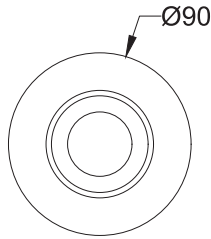

Carios 1
IRD186

Tilt & Rotate

Finish Options

Trim TW White
 TB Black
 TC Custom

IP Rating 20 IP20

Unit : MM

Recessed Adjustable Downlight

Illumination Options

* All degree & wattage options with photometric data available on request *
* IP variants & list of accessories for this model available on request *

Technical Details

Housing	Aluminum die casting	LOR	~80%
Mounting	Spring - Ceiling mounted	UGR	<19
Light Source	Single source LED	CRI (Ra)	>80
Weight	350gms	MacAdam Ellipse	<3
Junction Temperature	Tj<75°C	Luminous Efficacy	~75lm/W
Heat Sink	Al6063	Life Time	L80-B10 50,000hrs.