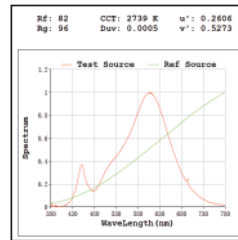

10W

735lm

2700K

15° 24°
38°

10W

830lm

3000K

15° 24°
38°

* All degree & wattage options with photometric data available on request *
* IP variants & list of accessories for this model available on request *

Technical Details

Housing	Aluminum die casting	LOR	~80%
Mounting	Spring - Ceiling mounted	UGR	<19
Light Source	Single source LED	CRI (Ra)	>80
Weight	350gms	MacAdam Ellipse	<3
Junction Temperature	Tj<75°C	Luminous Efficacy	~75lm/W
Heat Sink	Al6063	Life Time	L80-B10 50,000hrs.