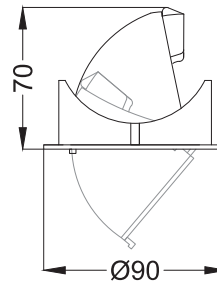

Carios 1
IRD186

Tilt & Rotate

Finish Options

Trim TW White
 TB Black
 TC Custom

IP Rating 20 IP20

Unit : MM

Recessed Adjustable Downlight

Illumination Options

* All degree & wattage options with photometric data available on request *
* IP variants & list of accessories for this model available on request *

Technical Details

Housing	Aluminum die casting	LOR	~80%
Mounting	Spring - Ceiling mounted	UGR	<19
Light Source	Single source LED	CRI (Ra)	>80
Weight	350gms	MacAdam Ellipse	<3
Junction Temperature	Tj<75°C	Luminous Efficacy	~75lm/W
Heat Sink	Al6063	Life Time	L80-B10 50,000hrs.