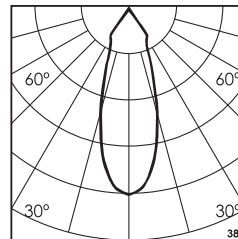

10W

735lm

2700K

15° 24°
38°

10W

830lm

3000K

15° 24°
38°

* All degree & wattage options with photometric data available on request *
* IP variants & list of accessories for this model available on request *

Technical Details

Housing	Aluminum die casting	LOR	~80%
Mounting	Spring - Ceiling mounted	UGR	<19
Light Source	Single source LED	CRI (Ra)	>80
Weight	350gms	MacAdam Ellipse	<3
Junction Temperature	Tj<75°C	Luminous Efficacy	~75lm/W
Heat Sink	Al6063	Life Time	L80-B10 50,000hrs.