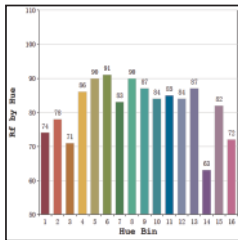

10W

735lm

2700K

15° 24°
38°

10W

830lm

3000K

15° 24°
38°

* All degree & wattage options with photometric data available on request *
* IP variants & list of accessories for this model available on request *

Technical Details

Housing	Aluminum die casting	LOR	~80%
Mounting	Spring - Ceiling mounted	UGR	<19
Light Source	Single source LED	CRI (Ra)	>80
Weight	350gms	MacAdam Ellipse	<3
Junction Temperature	Tj<75°C	Luminous Efficacy	~75lm/W
Heat Sink	Al6063	Life Time	L80-B10 50,000hrs.