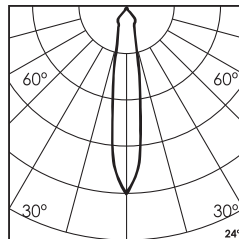

10W

735lm

2700K

15° 24°
38°

10W

830lm

3000K

15° 24°
38°

* All degree & wattage options with photometric data available on request *
* IP variants & list of accessories for this model available on request *

Technical Details

Housing	Aluminum die casting	LOR	~80%
Mounting	Spring - Ceiling mounted	UGR	<19
Light Source	Single source LED	CRI (Ra)	>80
Weight	350gms	MacAdam Ellipse	<3
Junction Temperature	Tj<75°C	Luminous Efficacy	~75lm/W
Heat Sink	Al6063	Life Time	L80-B10 50,000hrs.