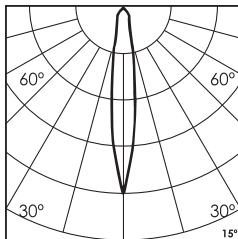

10W

735lm

2700K

15° 24°
38°

10W

830lm

3000K

15° 24°
38°

* All degree & wattage options with photometric data available on request *
* IP variants & list of accessories for this model available on request *

Technical Details

Housing	Aluminum die casting	LOR	~80%
Mounting	Spring - Ceiling mounted	UGR	<19
Light Source	Single source LED	CRI (Ra)	>80
Weight	350gms	MacAdam Ellipse	<3
Junction Temperature	Tj<75°C	Luminous Efficacy	~75lm/W
Heat Sink	Al6063	Life Time	L80-B10 50,000hrs.