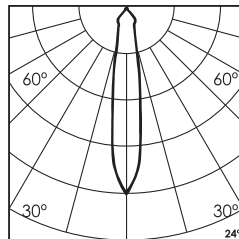

27N	27S
27M	

15W/25W

1180lm/1965lm

2700K

15° 24°
38°

30N	30S
30M	

15W/25W

1245lm/2075lm

3000K

15° 24°
38°

* All degree & wattage options with photometric data available on request *
 * IP variants & list of accessories for this model available on request *

Technical Details

Housing	Aluminum die casting	LOR	~80%
Mounting	Spring - Ceiling mounted	UGR	<19
Light Source	Single source LED	CRI (Ra)	>80
Weight	450gms	MacAdam Ellipse	<3
Junction Temperature	Tj<75°C	Luminous Efficacy	~75lm/W
Heat Sink	Al6063	Life Time	L80-B10 50,000hrs.