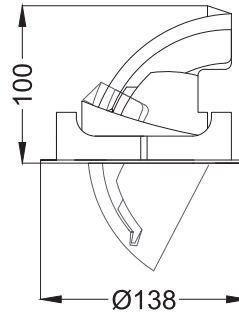

Finish Options

1. Trim ☐ TW White
   ☐ TB Black
   ☐ TC Custom

IP Rating ☐ 20 IP20

Unit : MM

Recessed Adjustable Downlight

Illumination Options

27N	27S
27M	

15W/25W

1180lm/1965lm

2700K

15° 24°
38°

30N	30S
30M	

15W/25W

1245lm/2075lm

3000K

15° 24°
38°