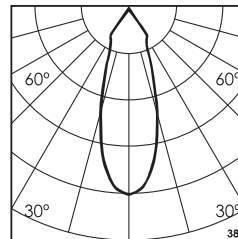

27N	27S
27M	

15W/25W

1180lm/1965lm

2700K

15° 24°
38°

30N	30S
30M	

15W/25W

1245lm/2075lm

3000K

15° 24°
38°

* All degree & wattage options with photometric data available on request *
 * IP variants & list of accessories for this model available on request *

Technical Details

Housing	Aluminum die casting	LOR	~80%
Mounting	Spring - Ceiling mounted	UGR	<19
Light Source	Single source LED	CRI (Ra)	>80
Weight	450gms	MacAdam Ellipse	<3
Junction Temperature	Tj<75°C	Luminous Efficacy	~75lm/W
Heat Sink	Al6063	Life Time	L80-B10 50,000hrs.