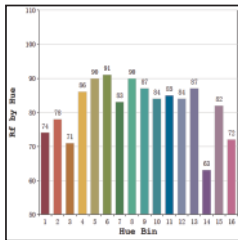

27N	27S
27M	

15W/25W

1180lm/1965lm

2700K

15° 24°
38°

30N	30S
30M	

15W/25W

1245lm/2075lm

3000K

15° 24°
38°

* All degree & wattage options with photometric data available on request *
 * IP variants & list of accessories for this model available on request *

Technical Details

Housing	Aluminum die casting	LOR	~80%
Mounting	Spring - Ceiling mounted	UGR	<19
Light Source	Single source LED	CRI (Ra)	>80
Weight	450gms	MacAdam Ellipse	<3
Junction Temperature	Tj<75°C	Luminous Efficacy	~75lm/W
Heat Sink	Al6063	Life Time	L80-B10 50,000hrs.