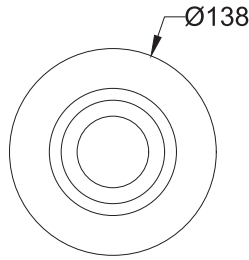

Carrios 2
IRD187

Tilt & Rotate

Finish Options

- Trim TW White
 TB Black
 TC Custom

IP Rating 20 IP20

Unit : MM

Recessed Adjustable Downlight

Illumination Options

27N	27S
27M	

15W/25W

1180lm/1965lm

2700K

15° 24°
38°

30N	30S
30M	

15W/25W

1245lm/2075lm

3000K

15° 24°
38°

* All degree & wattage options with photometric data available on request *
 * IP variants & list of accessories for this model available on request *

Technical Details

Housing	Aluminum die casting	LOR	~80%
Mounting	Spring - Ceiling mounted	UGR	<19
Light Source	Single source LED	CRI (Ra)	>80
Weight	450gms	MacAdam Ellipse	<3
Junction Temperature	Tj<75°C	Luminous Efficacy	~75lm/W
Heat Sink	Al6063	Life Time	L80-B10 50,000hrs.

Accessories

Power Options

- N Non Dimmable
 P Phase Cut Dimming
 A 0-10/ 1-10V Analog
 D DALI Dimming

Other Products in this Series

Ordering code : IRDxxx(model no)-Tx(trim)-xx(IP)-xxxx(watt+cct+beam angle)-x(dimming)-x(filter)
 Example : {187} {TW} {20} {1527S} {A} {S}