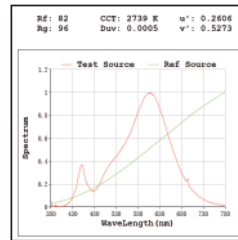

27N	27S
27M	

15W/25W

1180lm/1965lm

2700K

15° 24°
38°

30N	30S
30M	

15W/25W

1245lm/2075lm

3000K

15° 24°
38°

* All degree & wattage options with photometric data available on request *
 * IP variants & list of accessories for this model available on request *

Technical Details

Housing	Aluminum die casting	LOR	~80%
Mounting	Spring - Ceiling mounted	UGR	<19
Light Source	Single source LED	CRI (Ra)	>80
Weight	450gms	MacAdam Ellipse	<3
Junction Temperature	Tj<75°C	Luminous Efficacy	~75lm/W
Heat Sink	Al6063	Life Time	L80-B10 50,000hrs.