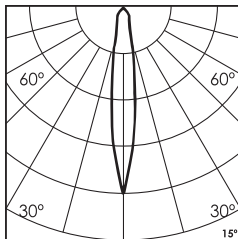

27N	27S
27M	

15W/25W

1180lm/1965lm

2700K

15° 24°
38°

30N	30S
30M	

15W/25W

1245lm/2075lm

3000K

15° 24°
38°

* All degree & wattage options with photometric data available on request *
 * IP variants & list of accessories for this model available on request *

Technical Details

Housing	Aluminum die casting	LOR	~80%
Mounting	Spring - Ceiling mounted	UGR	<19
Light Source	Single source LED	CRI (Ra)	>80
Weight	450gms	MacAdam Ellipse	<3
Junction Temperature	Tj<75°C	Luminous Efficacy	~75lm/W
Heat Sink	Al6063	Life Time	L80-B10 50,000hrs.