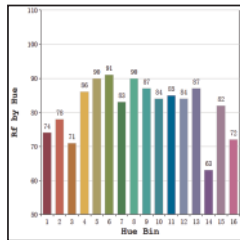

40W/45W

3235lm/3635lm

2700K

15° 24°  
38°

40W/45W

3320lm/3735lm

3000K

15° 24°  
38°

\* All degree & wattage options with photometric data available on request \*  
\* IP variants & list of accessories for this model available on request \*

Technical Details

Housing	Aluminum die casting	LOR	~80%
Mounting	Spring - Ceiling mounted	UGR	<19
Light Source	Single source LED	CRI (Ra)	>80
Weight	1050gms	MacAdam Ellipse	<3
Junction Temperature	Tj<75°C	Luminous Efficacy	~75lm/W
Heat Sink	Al6063	Life Time	L80-B10 50,000hrs.