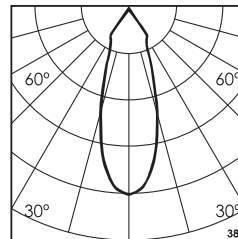

\* All degree & wattage options with photometric data available on request \*  
\* IP variants & list of accessories for this model available on request \*

Technical Details

Housing	Aluminum die casting	LOR	~80%
Mounting	Spring - Ceiling mounted	UGR	<19
Light Source	Single source LED	CRI (Ra)	>80
Weight	1050gms	MacAdam Ellipse	<3
Junction Temperature	Tj<75°C	Luminous Efficacy	~75lm/W
Heat Sink	Al6063	Life Time	L80-B10 50,000hrs.