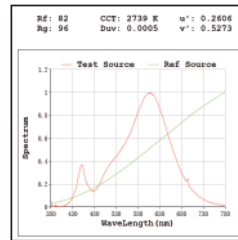

40W/45W

3235lm/3635lm

2700K

15° 24°  
38°

40W/45W

3320lm/3735lm

3000K

15° 24°  
38°

\* All degree & wattage options with photometric data available on request \*  
\* IP variants & list of accessories for this model available on request \*

Technical Details

Housing	Aluminum die casting	LOR	~80%
Mounting	Spring - Ceiling mounted	UGR	<19
Light Source	Single source LED	CRI (Ra)	>80
Weight	1050gms	MacAdam Ellipse	<3
Junction Temperature	Tj<75°C	Luminous Efficacy	~75lm/W
Heat Sink	Al6063	Life Time	L80-B10 50,000hrs.