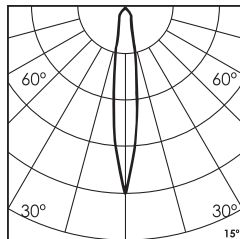

\* All degree & wattage options with photometric data available on request \*  
\* IP variants & list of accessories for this model available on request \*

Technical Details

Housing	Aluminum die casting	LOR	~80%
Mounting	Spring - Ceiling mounted	UGR	<19
Light Source	Single source LED	CRI (Ra)	>80
Weight	1050gms	MacAdam Ellipse	<3
Junction Temperature	Tj<75°C	Luminous Efficacy	~75lm/W
Heat Sink	Al6063	Life Time	L80-B10 50,000hrs.