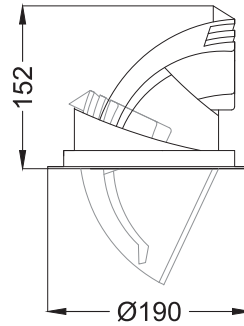

**Carios 4**  
IRD189

Tilt & Rotate

Finish Options

Trim  TW White  
 TB Black  
 TC Custom

IP Rating  20 IP20

Unit : MM

Recessed Adjustable Downlight

Illumination Options

\* All degree & wattage options with photometric data available on request \*  
\* IP variants & list of accessories for this model available on request \*

Technical Details

Housing	Aluminum die casting	LOR	~80%
Mounting	Spring - Ceiling mounted	UGR	<19
Light Source	Single source LED	CRI (Ra)	>80
Weight	1050gms	MacAdam Ellipse	<3
Junction Temperature	Tj<75°C	Luminous Efficacy	~75lm/W
Heat Sink	Al6063	Life Time	L80-B10 50,000hrs.