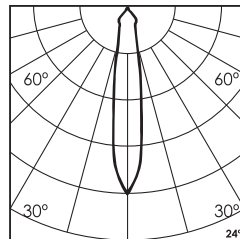

\* All degree & wattage options with photometric data available on request \*  
\* IP variants & list of accessories for this model available on request \*

Technical Details

Housing	Aluminum die casting	LOR	~80%
Mounting	Spring - Ceiling mounted	UGR	<19
Light Source	Single source LED	CRI (Ra)	>80
Weight	1050gms	MacAdam Ellipse	<3
Junction Temperature	Tj<75°C	Luminous Efficacy	~75lm/W
Heat Sink	Al6063	Life Time	L80-B10 50,000hrs.