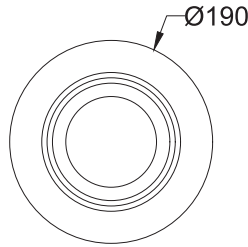

**Carios 4**  
IRD189

Tilt & Rotate

Finish Options

Trim  TW White  
 TB Black  
 TC Custom

IP Rating  20 IP20

Unit : MM

Recessed Adjustable Downlight

Illumination Options

\* All degree & wattage options with photometric data available on request \*  
\* IP variants & list of accessories for this model available on request \*

Technical Details

Housing	Aluminum die casting	LOR	~80%
Mounting	Spring - Ceiling mounted	UGR	<19
Light Source	Single source LED	CRI (Ra)	>80
Weight	1050gms	MacAdam Ellipse	<3
Junction Temperature	Tj<75°C	Luminous Efficacy	~75lm/W
Heat Sink	Al6063	Life Time	L80-B10 50,000hrs.