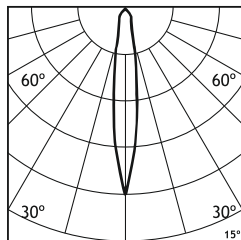

1120lm/2295lm

2700K

15° 24°
38°

1x15W/2x15W

1180lm/2355lm

3000K

15° 24°
38°

Technical Details