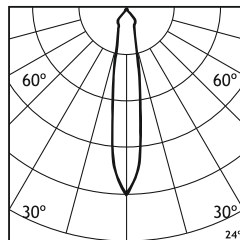

1120lm/2295lm

2700K

15° 24°
38°

1x15W/2x15W

1180lm/2355lm

3000K

15° 24°
38°

Technical Details