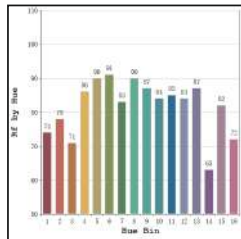

1120lm/2295lm

2700K

15° 24°
38°

1x15W/2x15W

1180lm/2355lm

3000K

15° 24°
38°

Technical Details