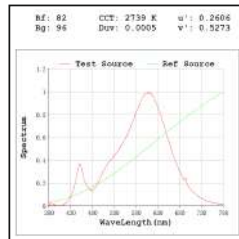

1120lm/2295lm

2700K

15° 24°
38°

1x15W/2x15W

1180lm/2355lm

3000K

15° 24°
38°

Technical Details