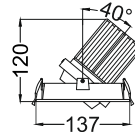

360°
Tilt & Rotate

Crux B1
IRD315A

360°
Tilt & Rotate

Crux B2
IRD315B

Crux B1
IRD315A

120x120

Crux B2
IRD315B

230x120

Finish Options

Trim TW White
 TB Black
 TC Custom

Baffle BW White
 BB Black
 BC Custom

IP Rating 20 IP20
 44 IP44

Unit : MM

Recessed Adjustable Downlight

Illumination Options

1x15W/2x15W

* All degree & wattage options with photometric data available on request *
* IP variants & list of accessories for this model available on request *

Ordering code : IRDxxxxx(model no)-Tx(trim)-Bx(baffle)xx(IP)-xxxx(watt+cct+beam angle)-x(dimming)-x(filter)
Example : {315A/B} {TW} {BW} {20} {3027S} {A} {S}