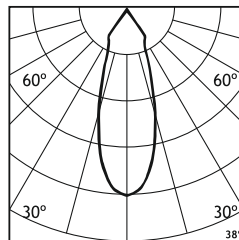

1120lm/2295lm

2700K

15° 24°
38°

1x15W/2x15W

1180lm/2355lm

3000K

15° 24°
38°

Technical Details