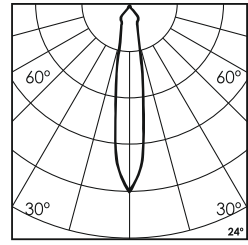

Illumination Options

27N	27S
27M	

15W

1140lm

2700K

15° 24°
38°

30N	30S
30M	

15W

1255lm

3000K

15° 24°
38°

* All degree & wattage options with photometric data available on request *
 * IP variants & list of accessories for this model available on request *

Technical Details

Housing	Aluminum die casting	LOR	~80%
Mounting	Spring - Ceiling mounted	UGR	<19
Light Source	Single source LED	CRI (Ra)	>80
Weight	320gms	MacAdam Ellipse	<3
Junction Temperature	Tj<75°C	Luminous Efficacy	~75lm/W
Heat Sink	Al6063	Life Time	L80-B10 50,000hrs.