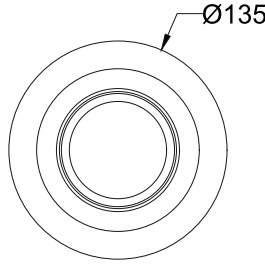

Esquel 2
IRD179

Tilt & Rotate

Finish Options

- Trim**
- TW White
 - TB Black
 - TC Custom
- Baffle**
- BW White
 - BB Black
 - BC Custom
- IP Rating**
- 20 IP20
 - 44 IP44

Unit : MM

Recessed Adjustable Downlight

1255lm

3000K

15° 24°
38°

* All degree & wattage options with photometric data available on request *
 * IP variants & list of accessories for this model available on request *

Technical Details

Housing	Aluminum die casting	LOR	~80%
Mounting	Spring - Ceiling mounted	UGR	<19
Light Source	Single source LED	CRI (Ra)	>80
Weight	320gms	MacAdam Ellipse	<3
Junction Temperature	Tj<75°C	Luminous Efficacy	~75lm/W
Heat Sink	Al6063	Life Time	L80-B10 50,000hrs.