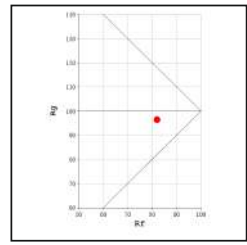

1255lm

3000K

15° 24°
38°

* All degree & wattage options with photometric data available on request *
 * IP variants & list of accessories for this model available on request *

Technical Details

Housing	Aluminum die casting	LOR	~80%
Mounting	Spring - Ceiling mounted	UGR	<19
Light Source	Single source LED	CRI (Ra)	>80
Weight	320gms	MacAdam Ellipse	<3
Junction Temperature	Tj<75°C	Luminous Efficacy	~75lm/W
Heat Sink	Al6063	Life Time	L80-B10 50,000hrs.