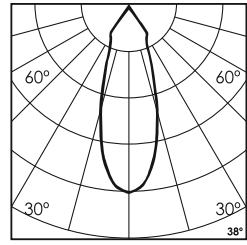

Illumination Options

27N	27S
27M	

15W

1140lm

2700K

15° 24°
38°

30N	30S
30M	

15W

1255lm

3000K

15° 24°
38°

* All degree & wattage options with photometric data available on request *
 * IP variants & list of accessories for this model available on request *

Technical Details

Housing	Aluminum die casting	LOR	~80%
Mounting	Spring - Ceiling mounted	UGR	<19
Light Source	Single source LED	CRI (Ra)	>80
Weight	320gms	MacAdam Ellipse	<3
Junction Temperature	Tj<75°C	Luminous Efficacy	~75lm/W
Heat Sink	Al6063	Life Time	L80-B10 50,000hrs.