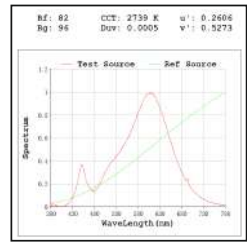

1255lm

3000K

15° 24°
38°

* All degree & wattage options with photometric data available on request *
 * IP variants & list of accessories for this model available on request *

Technical Details

Housing	Aluminum die casting	LOR	~80%
Mounting	Spring - Ceiling mounted	UGR	<19
Light Source	Single source LED	CRI (Ra)	>80
Weight	320gms	MacAdam Ellipse	<3
Junction Temperature	Tj<75°C	Luminous Efficacy	~75lm/W
Heat Sink	Al6063	Life Time	L80-B10 50,000hrs.