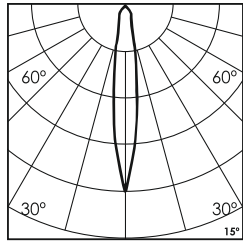

Illumination Options

27N	27S
27M	

15W

1140lm

2700K

15° 24°
38°

30N	30S
30M	

15W

1255lm

3000K

15° 24°
38°

* All degree & wattage options with photometric data available on request *
 * IP variants & list of accessories for this model available on request *

Technical Details

Housing	Aluminum die casting	LOR	~80%
Mounting	Spring - Ceiling mounted	UGR	<19
Light Source	Single source LED	CRI (Ra)	>80
Weight	320gms	MacAdam Ellipse	<3
Junction Temperature	Tj<75°C	Luminous Efficacy	~75lm/W
Heat Sink	Al6063	Life Time	L80-B10 50,000hrs.