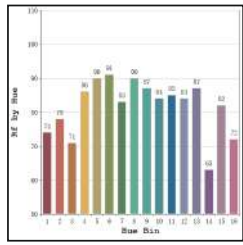

Illumination Options

27N	27S
27M	

15W

1140lm

2700K

15° 24°
38°

30N	30S
30M	

15W

1255lm

3000K

15° 24°
38°

* All degree & wattage options with photometric data available on request *
 * IP variants & list of accessories for this model available on request *

Technical Details

Housing	Aluminum die casting	LOR	~80%
Mounting	Spring - Ceiling mounted	UGR	<19
Light Source	Single source LED	CRI (Ra)	>80
Weight	320gms	MacAdam Ellipse	<3
Junction Temperature	Tj<75°C	Luminous Efficacy	~75lm/W
Heat Sink	Al6063	Life Time	L80-B10 50,000hrs.