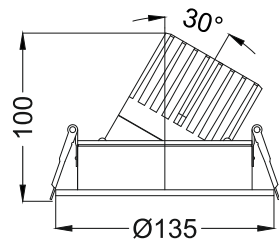

Esquel 2
IRD179

Tilt & Rotate

Finish Options

- Trim**
- TW White
 - TB Black
 - TC Custom
- Baffle**
- BW White
 - BB Black
 - BC Custom
- IP Rating**
- 20 IP20
 - 44 IP44

Unit : MM

Recessed Adjustable Downlight

1255lm

3000K

15° 24°
38°

* All degree & wattage options with photometric data available on request *
 * IP variants & list of accessories for this model available on request *

Technical Details

Housing	Aluminum die casting	LOR	~80%
Mounting	Spring - Ceiling mounted	UGR	<19
Light Source	Single source LED	CRI (Ra)	>80
Weight	320gms	MacAdam Ellipse	<3
Junction Temperature	Tj<75°C	Luminous Efficacy	~75lm/W
Heat Sink	Al6063	Life Time	L80-B10 50,000hrs.