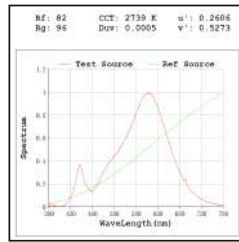

15° 24°
38°

Technical Details

Housing Aluminum die casting
 Mounting Spring - Ceiling mounted
 Light Source Single source LED
 Weight 550gms
 Junction Temperature Tj<75°C
 Heat Sink AL6063

LOR ~80%
 UGR <19
 CRI (Ra) >80
 MacAdam Ellipse <3
 Luminous Efficacy ~75lm/W
 Life Time L80-B10 50,000hrs.