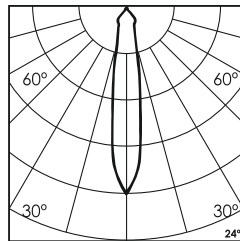

15° 24°
38°

Technical Details

Housing Aluminum die casting
 Mounting Spring - Ceiling mounted
 Light Source Single source LED
 Weight 550gms
 Junction Temperature Tj<75°C
 Heat Sink AL6063

LOR ~80%
 UGR <19
 CRI (Ra) >80
 MacAdam Ellipse <3
 Luminous Efficacy ~75lm/W
 Life Time L80-B10 50,000hrs.