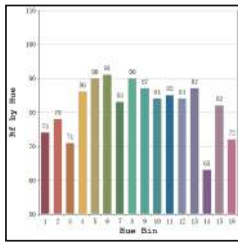

Recessed Adjustable Downlight

Illumination Options

20W

1520lm

2700K

15° 24°
38°

20W

1670m

3000K

15° 24°
38°

Technical Details

Housing Aluminum die casting
Mounting Spring - Ceiling mounted
Light Source Single source LED
Weight 550gms
Junction Temperature Tj<75°C
Heat Sink AL6063

LOR ~80%
UGR <19
CRI (Ra) >80
MacAdam Ellipse <3
Luminous Efficacy ~75lm/W
Life Time L80-B10 50,000hrs.