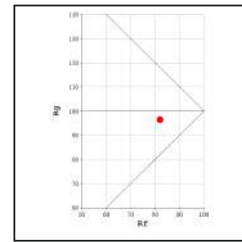

15° 24°
38°

Technical Details

Housing Aluminum die casting
 Mounting Spring - Ceiling mounted
 Light Source Single source LED
 Weight 550gms
 Junction Temperature Tj<75°C
 Heat Sink AL6063

LOR ~80%
 UGR <19
 CRI (Ra) >80
 MacAdam Ellipse <3
 Luminous Efficacy ~75lm/W
 Life Time L80-B10 50,000hrs.