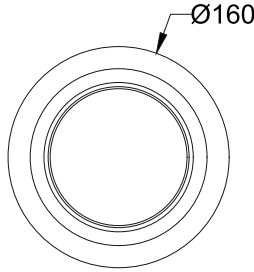

Esquel 3
IRD180

Tilt & Rotate

Finish Options

Trim TW White
 TB Black
 TC Custom

Baffle BW White
 BB Black
 BC Custom

IP Rating 20 IP20
 44 IP44

Unit : MM

Recessed Adjustable Downlight

15° 24°
38°

Technical Details

Housing Aluminum die casting
 Mounting Spring - Ceiling mounted
 Light Source Single source LED
 Weight 550gms
 Junction Temperature Tj<75°C
 Heat Sink AL6063

LOR ~80%
 UGR <19
 CRI (Ra) >80
 MacAdam Ellipse <3
 Luminous Efficacy ~75lm/W
 Life Time L80-B10 50,000hrs.

Ordering code : IRDxxx(model no)-Tx(trim)-Bx(baffle)-xx(IP)-xxxxx(watt+cct+beam angle)-x(dimming)-x(filter)
 Example : {180} {TW} {BW} {20} {2027S} {A} {S}