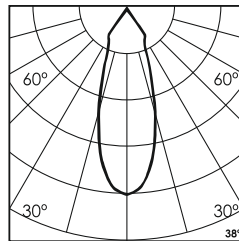

Recessed Adjustable Downlight

Illumination Options

20W

1520lm

2700K

15° 24°
38°

20W

1670m

3000K

15° 24°
38°

Technical Details

Housing Aluminum die casting
Mounting Spring - Ceiling mounted
Light Source Single source LED
Weight 550gms
Junction Temperature Tj<75°C
Heat Sink AL6063

LOR ~80%
UGR <19
CRI (Ra) >80
MacAdam Ellipse <3
Luminous Efficacy ~75lm/W
Life Time L80-B10 50,000hrs.