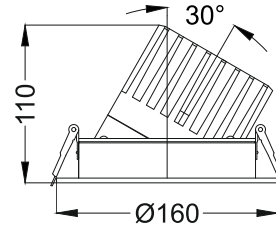

Esquel 3
IRD180

Tilt & Rotate

Finish Options

Trim TW White
 TB Black
 TC Custom

Baffle BW White
 BB Black
 BC Custom

IP Rating 20 IP20
 44 IP44

Unit : MM

Recessed Adjustable Downlight

15° 24°
38°

Technical Details

Housing Aluminum die casting
 Mounting Spring - Ceiling mounted
 Light Source Single source LED
 Weight 550gms
 Junction Temperature Tj<75°C
 Heat Sink AL6063

LOR ~80%
 UGR <19
 CRI (Ra) >80
 MacAdam Ellipse <3
 Luminous Efficacy ~75lm/W
 Life Time L80-B10 50,000hrs.