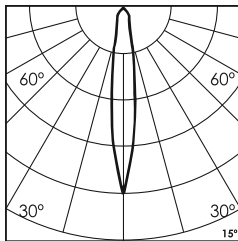

Recessed Adjustable Downlight

Illumination Options

20W

1520lm

2700K

15° 24°
38°

20W

1670m

3000K

15° 24°
38°

Technical Details

Housing Aluminum die casting
Mounting Spring - Ceiling mounted
Light Source Single source LED
Weight 550gms
Junction Temperature Tj<75°C
Heat Sink AL6063

LOR ~80%
UGR <19
CRI (Ra) >80
MacAdam Ellipse <3
Luminous Efficacy ~75lm/W
Life Time L80-B10 50,000hrs.