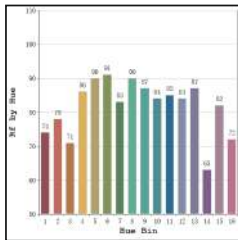

Illumination Options

30W

2280lm

2700K

15° 24°
38°

30W

2505m

3000K

15° 24°
38°

* All degree & wattage options with photometric data available on request *
 * IP variants & list of accessories for this model available on request *

Technical Details

Housing	Aluminum die casting	LOR	~80%
Mounting	Spring - Ceiling mounted	UGR	<19
Light Source	Single source LED	CRI (Ra)	>80
Weight	750gms	MacAdam Ellipse	<3
Junction Temperature	Tj<75°C	Luminous Efficacy	~75lm/W
Heat Sink	Al6063	Life Time	L80-B10 50,000hrs.