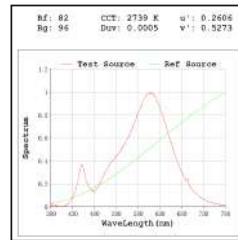

15° 24°
38°

* All degree & wattage options with photometric data available on request *
 * IP variants & list of accessories for this model available on request *

Technical Details

Housing	Aluminum die casting	LOR	~80%
Mounting	Spring - Ceiling mounted	UGR	<19
Light Source	Single source LED	CRI (Ra)	>80
Weight	750gms	MacAdam Ellipse	<3
Junction Temperature	Tj<75°C	Luminous Efficacy	~75lm/W
Heat Sink	Al6063	Life Time	L80-B10 50,000hrs.