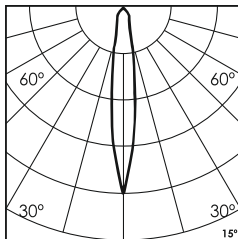

15° 24°
38°

* All degree & wattage options with photometric data available on request *
 * IP variants & list of accessories for this model available on request *

Technical Details

Housing	Aluminum die casting	LOR	~80%
Mounting	Spring - Ceiling mounted	UGR	<19
Light Source	Single source LED	CRI (Ra)	>80
Weight	750gms	MacAdam Ellipse	<3
Junction Temperature	Tj<75°C	Luminous Efficacy	~75lm/W
Heat Sink	Al6063	Life Time	L80-B10 50,000hrs.