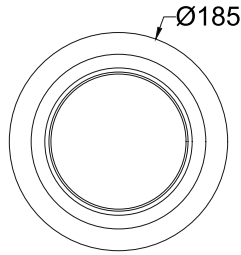

**Esquel 4
IRD181**

Tilt & Rotate

Finish Options

Trim TW White
 TB Black
 TC Custom

Baffle BW White
 BB Black
 BC Custom

IP Rating 20 IP20
 44 IP44

Unit : MM

Recessed Adjustable Downlight

15° 24°
38°

* All degree & wattage options with photometric data available on request *
 * IP variants & list of accessories for this model available on request *

Technical Details

Housing	Aluminum die casting	LOR	~80%
Mounting	Spring - Ceiling mounted	UGR	<19
Light Source	Single source LED	CRI (Ra)	>80
Weight	750gms	MacAdam Ellipse	<3
Junction Temperature	Tj<75°C	Luminous Efficacy	~75lm/W
Heat Sink	Al6063	Life Time	L80-B10 50,000hrs.