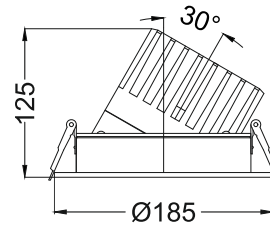

**Esquel 4
IRD181**

Tilt & Rotate

Finish Options

Trim TW White
 TB Black
 TC Custom

Baffle BW White
 BB Black
 BC Custom

IP Rating 20 IP20
 44 IP44

Unit : MM

Recessed Adjustable Downlight

15° 24°
38°

* All degree & wattage options with photometric data available on request *
 * IP variants & list of accessories for this model available on request *

Technical Details

Housing	Aluminum die casting	LOR	~80%
Mounting	Spring - Ceiling mounted	UGR	<19
Light Source	Single source LED	CRI (Ra)	>80
Weight	750gms	MacAdam Ellipse	<3
Junction Temperature	Tj<75°C	Luminous Efficacy	~75lm/W
Heat Sink	Al6063	Life Time	L80-B10 50,000hrs.