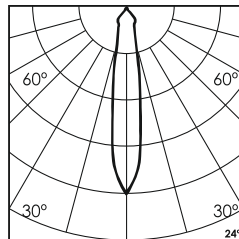

15° 24°
38°

* All degree & wattage options with photometric data available on request *
 * IP variants & list of accessories for this model available on request *

Technical Details

Housing	Aluminum die casting	LOR	~80%
Mounting	Spring - Ceiling mounted	UGR	<19
Light Source	Single source LED	CRI (Ra)	>80
Weight	750gms	MacAdam Ellipse	<3
Junction Temperature	Tj<75°C	Luminous Efficacy	~75lm/W
Heat Sink	Al6063	Life Time	L80-B10 50,000hrs.