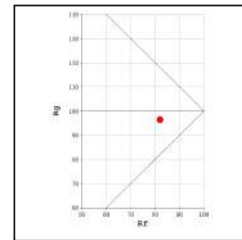

15° 24°
38°

* All degree & wattage options with photometric data available on request *
 * IP variants & list of accessories for this model available on request *

Technical Details

Housing	Aluminum die casting	LOR	~80%
Mounting	Spring - Ceiling mounted	UGR	<19
Light Source	Single source LED	CRI (Ra)	>80
Weight	750gms	MacAdam Ellipse	<3
Junction Temperature	Tj<75°C	Luminous Efficacy	~75lm/W
Heat Sink	Al6063	Life Time	L80-B10 50,000hrs.