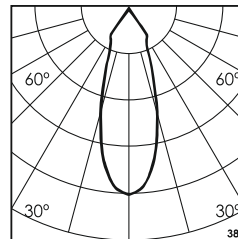

15° 24°
38°

* All degree & wattage options with photometric data available on request *
 * IP variants & list of accessories for this model available on request *

Technical Details

Housing	Aluminum die casting	LOR	~80%
Mounting	Spring - Ceiling mounted	UGR	<19
Light Source	Single source LED	CRI (Ra)	>80
Weight	750gms	MacAdam Ellipse	<3
Junction Temperature	Tj<75°C	Luminous Efficacy	~75lm/W
Heat Sink	Al6063	Life Time	L80-B10 50,000hrs.