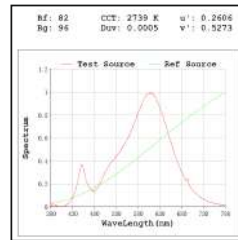

1560lm

2700K

60°

20W

1600lm

3000K

60°

* All degree & wattage options with photometric data available on request *
 * IP variants & list of accessories for this model available on request *

Technical Details

Housing	Aluminum die casting	LOR	~80%
Mounting	Spring - Ceiling mounted	UGR	<19
Light Source	Single source COB LED	CRI (Ra)	>80
Weight	600gms	MacAdam Ellipse	<3
Junction Temperature	Tj<75°C	Luminous Efficacy	~75lm/W
Heat Sink	Al6063	Life Time	L80-B10 50,000hrs.