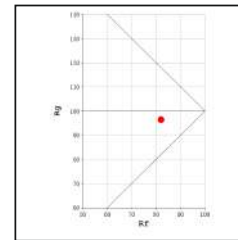

* All degree & wattage options with photometric data available on request *
* IP variants & list of accessories for this model available on request *

Technical Details

Housing	Aluminum die casting	LOR	~80%
Mounting	Spring - Ceiling mounted	UGR	<19
Light Source	Single source COB LED	CRI (Ra)	>80
Weight	600gms	MacAdam Ellipse	<3
Junction Temperature	Tj<75°C	Luminous Efficacy	~75lm/W
Heat Sink	Al6063	Life Time	L80-B10 50,000hrs.

Accessories

Power Options

1. ☐ N Non Dimmable
   ☐ P Phase Cut Dimming
   ☐ A 0-10/ 1-10V Analog
   ☐ D DALI Dimming