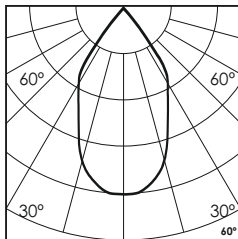

1560lm

2700K

60°

20W

1600lm

3000K

60°

* All degree & wattage options with photometric data available on request *
 * IP variants & list of accessories for this model available on request *