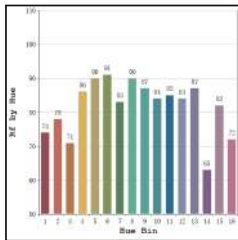

1560lm

2700K

60°

20W

1600lm

3000K

60°

* All degree & wattage options with photometric data available on request *
 * IP variants & list of accessories for this model available on request *