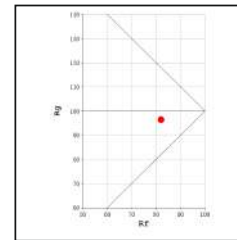

Recessed Fixed Downlight

Illumination Options

1W/3W

76lm/220lm

2700K

15° 24°
38°

1W/3W

80lm/240lm

3000K

15° 24°
38°

* All degree & wattage options with photometric data available on request *
* IP variants & list of accessories for this model available on request *

Technical Details

Housing	Aluminum die casting	LOR	~80%
Mounting	Spring - Ceiling mounted	UGR	<19
Light Source	Single source LED	CRI (Ra)	>80
Weight	44gms	MacAdam Ellipse	<3
Junction Temperature	Tj<75°C	Luminous Efficacy	~75lm/W
Heat Sink	Al6063	Life Time	L80-B10 50,000hrs.

Accessories

Power Options

1. N Non Dimmable
   P Phase Cut Dimming
   A 0-10/ 1-10V Analog
   D DALI Dimming