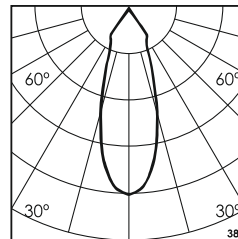

2700K

15° 24°
38°

1W/3W

80lm/240lm

3000K

15° 24°
38°

* All degree & wattage options with photometric data available on request *
 * IP variants & list of accessories for this model available on request *

Technical Details