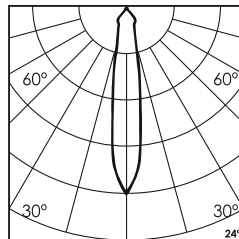

2700K

15° 24°
38°

1W/3W

80lm/240lm

3000K

15° 24°
38°

* All degree & wattage options with photometric data available on request *
 * IP variants & list of accessories for this model available on request *

Technical Details