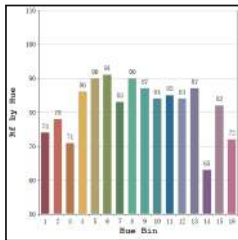

Finish Options

- Trim TW White
TB Black
TC Custom
- Baffle BW White
BB Black
BC Custom
- IP Rating 20 IP20

Iota Deep IRD395

Unit : MM

Recessed Fixed Downlight

Illumination Options

1W/3W

76lm/220lm

2700K

15° 24°
38°

1W/3W

80lm/240lm

3000K

15° 24°
38°

* All degree & wattage options with photometric data available on request *
 * IP variants & list of accessories for this model available on request *

Technical Details

Housing	Aluminum die casting	LOR	~80%
Mounting	Spring - Ceiling mounted	UGR	<19
Light Source	Single source LED	CRI (Ra)	>80
Weight	44gms	MacAdam Ellipse	<3
Junction Temperature	Tj<75°C	Luminous Efficacy	~75lm/W
Heat Sink	Al6063	Life Time	L80-B10 50,000hrs.