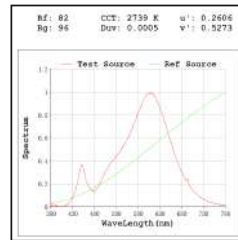

2700K

15° 24°
38°

1W/3W

80lm/240lm

3000K

15° 24°
38°

* All degree & wattage options with photometric data available on request *
 * IP variants & list of accessories for this model available on request *

Technical Details