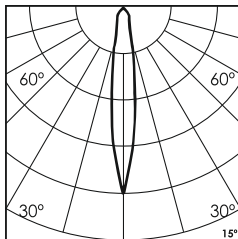

2700K

15° 24°
38°

1W/3W

80lm/240lm

3000K

15° 24°
38°

* All degree & wattage options with photometric data available on request *
 * IP variants & list of accessories for this model available on request *

Technical Details