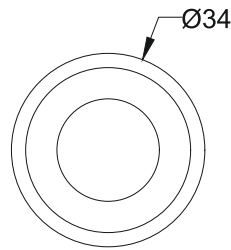

**Iota Midi
IRD396**

Finish Options

- Trim TW White
 TB Black
 TC Custom

- Baffle BW White
 BB Black
 BC Custom

- IP Rating 20 IP20

Unit : MM

Recessed Fixed Downlight

Illumination Options

* All degree & wattage options with photometric data available on request *
 * IP variants & list of accessories for this model available on request *

Technical Details

Housing	Aluminum die casting	LOR	~80%
Mounting	Spring - Ceiling mounted	UGR	<19
Light Source	Single source LED	CRI (Ra)	>80
Weight	29gms	MacAdam Ellipse	<3
Junction Temperature	Tj<75°C	Luminous Efficacy	~75lm/W
Heat Sink	Al6063	Life Time	L80-B10 50,000hrs.

Accessories

Power Options

- N Non Dimmable
 P Phase Cut Dimming
 A 0-10/ 1-10V Analog
 D DALI Dimming

Other Products in this Series

Ordering code : IRDxxx(model no)-Tx(trim)-Bx(baffle)-xx(IP)-xxxx(watt+cct+beam angle)-x(dimming)
 Example : {396} {TW} {BW} {20} {327S} {A}