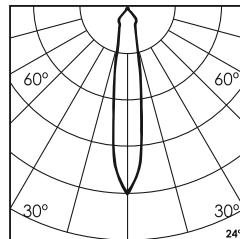

* All degree & wattage options with photometric data available on request *
 * IP variants & list of accessories for this model available on request *

Technical Details

Housing	Aluminum die casting	LOR	~80%
Mounting	Spring - Ceiling mounted	UGR	<19
Light Source	Single source LED	CRI (Ra)	>80
Weight	29gms	MacAdam Ellipse	<3
Junction Temperature	Tj<75°C	Luminous Efficacy	~75lm/W
Heat Sink	Al6063	Life Time	L80-B10 50,000hrs.