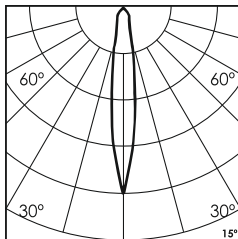

* All degree & wattage options with photometric data available on request *
 * IP variants & list of accessories for this model available on request *

Technical Details

Housing	Aluminum die casting	LOR	~80%
Mounting	Spring - Ceiling mounted	UGR	<19
Light Source	Single source LED	CRI (Ra)	>80
Weight	29gms	MacAdam Ellipse	<3
Junction Temperature	Tj<75°C	Luminous Efficacy	~75lm/W
Heat Sink	Al6063	Life Time	L80-B10 50,000hrs.