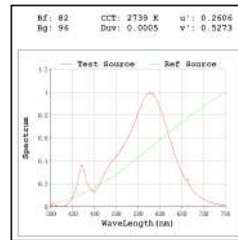

1W/3W

72lm/210lm

2700K

15° 24°
38°

1W/3W

76lm/220lm

3000K

15° 24°
38°

* All degree & wattage options with photometric data available on request *
 * IP variants & list of accessories for this model available on request *

Technical Details

Housing	Aluminum die casting	LOR	~80%
Mounting	Spring - Ceiling mounted	UGR	<19
Light Source	Single source LED	CRI (Ra)	>80
Weight	29gms	MacAdam Ellipse	<3
Junction Temperature	Tj<75°C	Luminous Efficacy	~75lm/W
Heat Sink	Al6063	Life Time	L80-B10 50,000hrs.