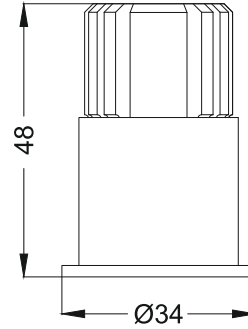

**Iota Midi
IRD396**

Finish Options

- Trim TW White
 TB Black
 TC Custom

- Baffle BW White
 BB Black
 BC Custom

- IP Rating 20 IP20

Unit : MM

Recessed Fixed Downlight

Illumination Options

* All degree & wattage options with photometric data available on request *
 * IP variants & list of accessories for this model available on request *

Technical Details

Housing	Aluminum die casting	LOR	~80%
Mounting	Spring - Ceiling mounted	UGR	<19
Light Source	Single source LED	CRI (Ra)	>80
Weight	29gms	MacAdam Ellipse	<3
Junction Temperature	Tj<75°C	Luminous Efficacy	~75lm/W
Heat Sink	Al6063	Life Time	L80-B10 50,000hrs.