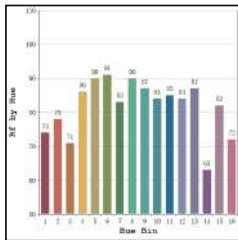

1W/3W

72lm/210lm

2700K

15° 24°
38°

1W/3W

76lm/220lm

3000K

15° 24°
38°

* All degree & wattage options with photometric data available on request *
 * IP variants & list of accessories for this model available on request *

Technical Details

Housing	Aluminum die casting	LOR	~80%
Mounting	Spring - Ceiling mounted	UGR	<19
Light Source	Single source LED	CRI (Ra)	>80
Weight	29gms	MacAdam Ellipse	<3
Junction Temperature	Tj<75°C	Luminous Efficacy	~75lm/W
Heat Sink	Al6063	Life Time	L80-B10 50,000hrs.