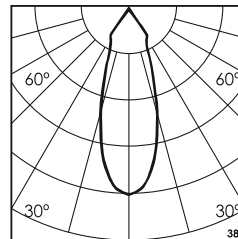

* All degree & wattage options with photometric data available on request *
 * IP variants & list of accessories for this model available on request *

Technical Details

Housing	Aluminum die casting	LOR	~80%
Mounting	Spring - Ceiling mounted	UGR	<19
Light Source	Single source LED	CRI (Ra)	>80
Weight	29gms	MacAdam Ellipse	<3
Junction Temperature	Tj<75°C	Luminous Efficacy	~75lm/W
Heat Sink	Al6063	Life Time	L80-B10 50,000hrs.