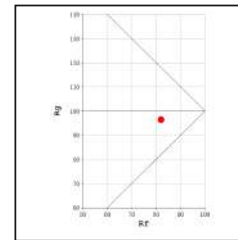

* All degree & wattage options with photometric data available on request *
 * IP variants & list of accessories for this model available on request *

Technical Details

Housing	Aluminum die casting	LOR	~80%
Mounting	Spring - Ceiling mounted	UGR	<19
Light Source	Single source LED	CRI (Ra)	>80
Weight	29gms	MacAdam Ellipse	<3
Junction Temperature	Tj<75°C	Luminous Efficacy	~75lm/W
Heat Sink	Al6063	Life Time	L80-B10 50,000hrs.