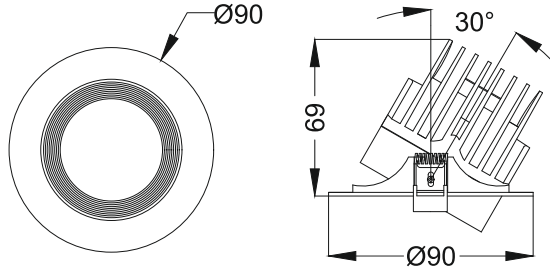

**Lexo 1
IRD813**

Finish Options

- Trim TW White
 TB Black
 TC Custom

- IP Rating 44 IP44

Unit : MM

Recessed Adjustable Downlight

Illumination Options

27S
27M

24°
38°

* All degree & wattage options with photometric data available on request *
 * IP variants & list of accessories for this model available on request *

Technical Details

Housing	Aluminum die casting	LOR	~80%
Mounting	Spring - Ceiling mounted	UGR	<19
Light Source	Single source LED	CRI (Ra)	>80
Weight	190gms	MacAdam Ellipse	<3
Junction Temperature	Tj<75°C	Luminous Efficacy	~75lm/W
Heat Sink	Al6063	Life Time	L80-B10 50,000hrs.