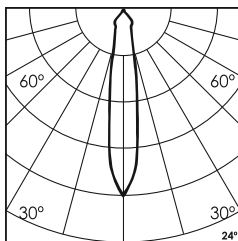

24°
38°

* All degree & wattage options with photometric data available on request *
 * IP variants & list of accessories for this model available on request *

Technical Details

Housing	Aluminum die casting	LOR	~80%
Mounting	Spring - Ceiling mounted	UGR	<19
Light Source	Single source LED	CRI (Ra)	>80
Weight	190gms	MacAdam Ellipse	<3
Junction Temperature	Tj<75°C	Luminous Efficacy	~75lm/W
Heat Sink	Al6063	Life Time	L80-B10 50,000hrs.