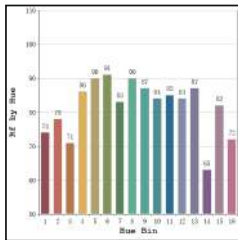

7W

595lm

2700K

24°
38°

30S
30M

7W

630lm

3000K

24°
38°

* All degree & wattage options with photometric data available on request *
 * IP variants & list of accessories for this model available on request *

Technical Details

Housing	Aluminum die casting	LOR	~80%
Mounting	Spring - Ceiling mounted	UGR	<19
Light Source	Single source LED	CRI (Ra)	>80
Weight	190gms	MacAdam Ellipse	<3
Junction Temperature	Tj<75°C	Luminous Efficacy	~75lm/W
Heat Sink	Al6063	Life Time	L80-B10 50,000hrs.