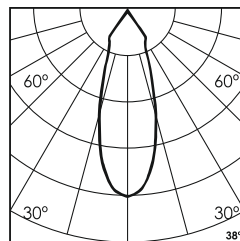

24°
38°

* All degree & wattage options with photometric data available on request *
 * IP variants & list of accessories for this model available on request *

Technical Details

Housing	Aluminum die casting	LOR	~80%
Mounting	Spring - Ceiling mounted	UGR	<19
Light Source	Single source LED	CRI (Ra)	>80
Weight	190gms	MacAdam Ellipse	<3
Junction Temperature	Tj<75°C	Luminous Efficacy	~75lm/W
Heat Sink	Al6063	Life Time	L80-B10 50,000hrs.