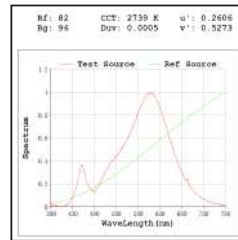

24°
38°

* All degree & wattage options with photometric data available on request *
 * IP variants & list of accessories for this model available on request *

Technical Details

Housing	Aluminum die casting	LOR	~80%
Mounting	Spring - Ceiling mounted	UGR	<19
Light Source	Single source LED	CRI (Ra)	>80
Weight	190gms	MacAdam Ellipse	<3
Junction Temperature	Tj<75°C	Luminous Efficacy	~75lm/W
Heat Sink	Al6063	Life Time	L80-B10 50,000hrs.