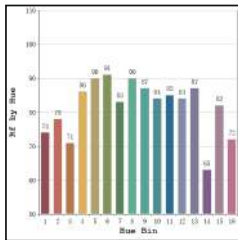

1275lm

2700K

24°
38°

15W

1350m

3000K

24°
38°

* All degree & wattage options with photometric data available on request *
 * IP variants & list of accessories for this model available on request *

Technical Details

Housing	Aluminum die casting	LOR	~80%
Mounting	Spring - Ceiling mounted	UGR	<19
Light Source	Single source LED	CRI (Ra)	>80
Weight	280gms	MacAdam Ellipse	<3
Junction Temperature	Tj<75°C	Luminous Efficacy	~75lm/W
Heat Sink	Al6063	Life Time	L80-B10 50,000hrs.