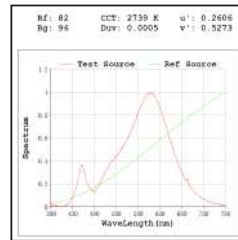

1275lm

2700K

24°
38°

15W

1350m

3000K

24°
38°

* All degree & wattage options with photometric data available on request *
 * IP variants & list of accessories for this model available on request *

Technical Details

Housing	Aluminum die casting	LOR	~80%
Mounting	Spring - Ceiling mounted	UGR	<19
Light Source	Single source LED	CRI (Ra)	>80
Weight	280gms	MacAdam Ellipse	<3
Junction Temperature	Tj<75°C	Luminous Efficacy	~75lm/W
Heat Sink	Al6063	Life Time	L80-B10 50,000hrs.