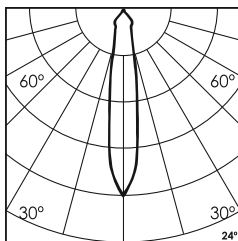

Recessed Adjustable Downlight

Illumination Options

15W

1275lm

2700K

24°
38°

15W

1350m

3000K

24°
38°

* All degree & wattage options with photometric data available on request *
* IP variants & list of accessories for this model available on request *

Technical Details

Housing	Aluminum die casting	LOR	~80%
Mounting	Spring - Ceiling mounted	UGR	<19
Light Source	Single source LED	CRI (Ra)	>80
Weight	280gms	MacAdam Ellipse	<3
Junction Temperature	Tj<75°C	Luminous Efficacy	~75lm/W
Heat Sink	Al6063	Life Time	L80-B10 50,000hrs.

Accessories

Power Options

1. ☐ N Non Dimmable
   ☐ P Phase Cut Dimming
   ☐ A 0-10/ 1-10V Analog
   ☐ D DALI Dimming