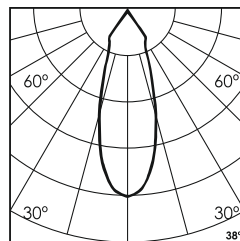

1275lm

2700K

24°
38°

15W

1350m

3000K

24°
38°

* All degree & wattage options with photometric data available on request *
 * IP variants & list of accessories for this model available on request *