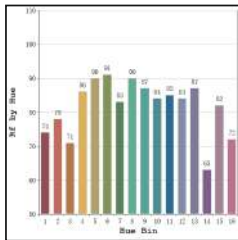

2040lm

2700K

24°  
38°

24W

2160m

3000K

24°  
38°

\* All degree & wattage options with photometric data available on request \*  
 \* IP variants & list of accessories for this model available on request \*

Technical Details

Housing	Aluminum die casting	LOR	~80%
Mounting	Spring - Ceiling mounted	UGR	<19
Light Source	Single source LED	CRI (Ra)	>80
Weight	345gms	MacAdam Ellipse	<3
Junction Temperature	Tj<75°C	Luminous Efficacy	~75lm/W
Heat Sink	Al6063	Life Time	L80-B10 50,000hrs.