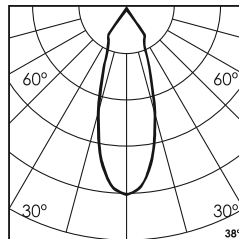

2040lm

2700K

24°  
38°

24W

2160m

3000K

24°  
38°

\* All degree & wattage options with photometric data available on request \*  
 \* IP variants & list of accessories for this model available on request \*