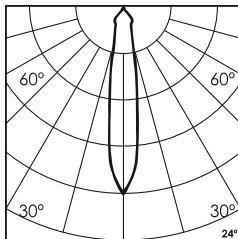

Recessed Adjustable Downlight

Illumination Options

24W

2040lm

2700K

24°
38°

24W

2160m

3000K

24°
38°

* All degree & wattage options with photometric data available on request *
* IP variants & list of accessories for this model available on request *

Technical Details

Housing	Aluminum die casting	LOR	~80%
Mounting	Spring - Ceiling mounted	UGR	<19
Light Source	Single source LED	CRI (Ra)	>80
Weight	345gms	MacAdam Ellipse	<3
Junction Temperature	Tj<75°C	Luminous Efficacy	~75lm/W
Heat Sink	Al6063	Life Time	L80-B10 50,000hrs.

Accessories

Power Options

1. ☐ N Non Dimmable
   ☐ P Phase Cut Dimming
   ☐ A 0-10/ 1-10V Analog
   ☐ D DALI Dimming