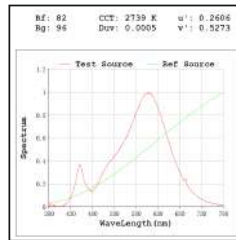

2040lm

2700K

24°  
38°

24W

2160m

3000K

24°  
38°

\* All degree & wattage options with photometric data available on request \*  
 \* IP variants & list of accessories for this model available on request \*

Technical Details

Housing	Aluminum die casting	LOR	~80%
Mounting	Spring - Ceiling mounted	UGR	<19
Light Source	Single source LED	CRI (Ra)	>80
Weight	345gms	MacAdam Ellipse	<3
Junction Temperature	Tj<75°C	Luminous Efficacy	~75lm/W
Heat Sink	Al6063	Life Time	L80-B10 50,000hrs.