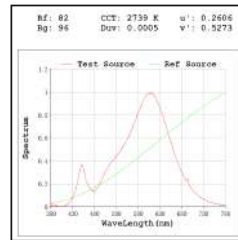

27A W 12W

1m 840lm

CCT 2700K

a Asymmetric

30A W 12W

1m 900lm

CCT 3000K

a Asymmetric

* All degree & wattage options with photometric data available on request *
 * IP variants & list of accessories for this model available on request *

Technical Details

Housing	Aluminum die casting	LOR	~80%
Mounting	Spring - Ceiling mounted	UGR	<19
Light Source	Single source COB LED	CRI (Ra)	>80
Weight	220gms	MacAdam Ellipse	<3
Junction Temperature	Tj<75°C	Luminous Efficacy	~75lm/W
Heat Sink	Al6063	Life Time	L80-B10 50,000hrs.