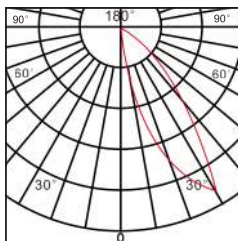

27A W 12W

1m 840lm

CCT 2700K

a Asymmetric

30A W 12W

1m 900lm

CCT 3000K

a Asymmetric