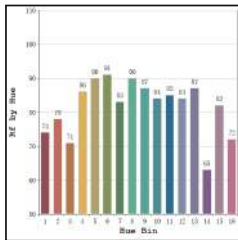

Finish Options

Trim TW White
 TB Black
 TC Custom

Reflector RS Specular

IP Rating 20 IP20

Opus 1
IRD786

Unit : MM

Recessed Fixed Wallwash Downlight

Illumination Options

27A W 12W

1m 840lm

CCT 2700K

a Asymmetric

30A W 12W

1m 900lm

CCT 3000K

a Asymmetric

* All degree & wattage options with photometric data available on request *
 * IP variants & list of accessories for this model available on request *

Technical Details

Housing	Aluminum die casting	LOR	~80%
Mounting	Spring - Ceiling mounted	UGR	<19
Light Source	Single source COB LED	CRI (Ra)	>80
Weight	220gms	MacAdam Ellipse	<3
Junction Temperature	Tj<75°C	Luminous Efficacy	~75lm/W
Heat Sink	Al6063	Life Time	L80-B10 50,000hrs.