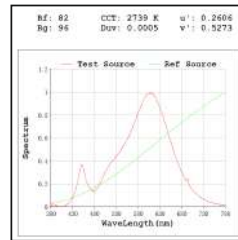

27A W 20W

1m 1400lm

CCT 2700K

a Asymmetric

30A W 20W

1m 1500m

CCT 3000K

a Asymmetric

* All degree & wattage options with photometric data available on request *
 * IP variants & list of accessories for this model available on request *

Technical Details

Housing	Aluminum die casting	LOR	~80%
Mounting	Spring - Ceiling mounted	UGR	<19
Light Source	Single source COB LED	CRI (Ra)	>80
Weight	485gms	MacAdam Ellipse	<3
Junction Temperature	Tj<75°C	Luminous Efficacy	~75lm/W
Heat Sink	Al6063	Life Time	L80-B10 50,000hrs.