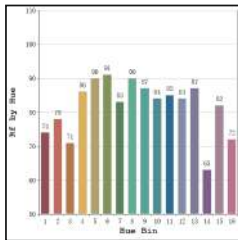

Finish Options

Trim TW White
 TB Black
 TC Custom

Reflector RS Specular

IP Rating 20 IP20

Unit : MM

**Opus 2
IRD787**

Recessed Fixed Wallwash Downlight

Illumination Options

27A W 20W

1m 1400lm

CCT 2700K

a Asymmetric

30A W 20W

1m 1500m

CCT 3000K

a Asymmetric

* All degree & wattage options with photometric data available on request *
 * IP variants & list of accessories for this model available on request *

Technical Details

Housing	Aluminum die casting	LOR	~80%
Mounting	Spring - Ceiling mounted	UGR	<19
Light Source	Single source COB LED	CRI (Ra)	>80
Weight	485gms	MacAdam Ellipse	<3
Junction Temperature	Tj<75°C	Luminous Efficacy	~75lm/W
Heat Sink	Al6063	Life Time	L80-B10 50,000hrs.