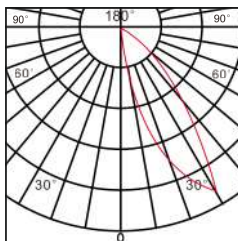

27A W 20W

1m 1400lm

CCT 2700K

a Asymmetric

30A W 20W

1m 1500m

CCT 3000K

a Asymmetric