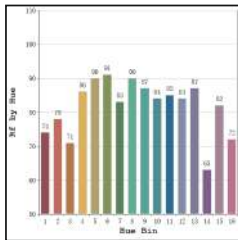

27A W 35W

1m 2450lm

CCT 2700K

a Asymmetric

30A W 35W

1m 2625m

CCT 3000K

a Asymmetric

* All degree & wattage options with photometric data available on request *
 * IP variants & list of accessories for this model available on request *

Technical Details

Housing	Aluminum die casting	LOR	~80%
Mounting	Spring - Ceiling mounted	UGR	<19
Light Source	Single source COB LED	CRI (Ra)	>80
Weight	650gms	MacAdam Ellipse	<3
Junction Temperature	Tj<75°C	Luminous Efficacy	~75lm/W
Heat Sink	Al6063	Life Time	L80-B10 50,000hrs.