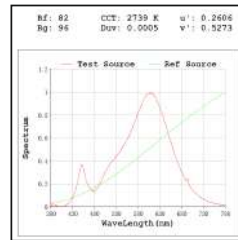

27A W 35W

1m 2450lm

CCT 2700K

a Asymmetric

30A W 35W

1m 2625m

CCT 3000K

a Asymmetric

* All degree & wattage options with photometric data available on request *
 * IP variants & list of accessories for this model available on request *

Technical Details

Housing	Aluminum die casting	LOR	~80%
Mounting	Spring - Ceiling mounted	UGR	<19
Light Source	Single source COB LED	CRI (Ra)	>80
Weight	650gms	MacAdam Ellipse	<3
Junction Temperature	Tj<75°C	Luminous Efficacy	~75lm/W
Heat Sink	Al6063	Life Time	L80-B10 50,000hrs.