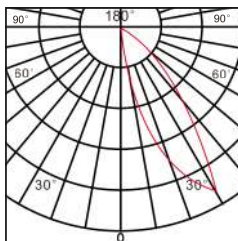

27A W 35W

1m 2450lm

CCT 2700K

a Asymmetric

30A W 35W

1m 2625m

CCT 3000K

a Asymmetric