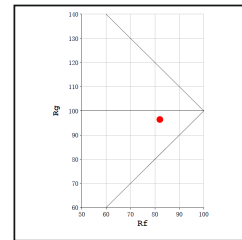

\* All degree & wattage options with photometric data available on request \*  
 \* IP variants & list of accessories for this model available on request \*

**Technical Details**

Housing	Aluminum die casting	LOR	~80%
Mounting	Pole mounted	UGR	<19
Light Source	COB	CRI (Ra)	>80
Pole height	3.0m	MacAdam Ellipse	<3
Junction Temperature	Tj<75°C	Luminous Efficacy	~75lm/W
Heat Sink	Al6063	Life Time	L80-B10 50,000hrs.