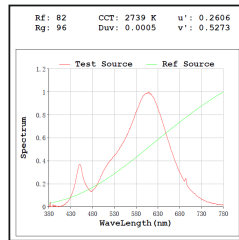

\* All degree & wattage options with photometric data available on request \*  
 \* IP variants & list of accessories for this model available on request \*

**Technical Details**

Housing	Aluminum die casting	LOR	~80%
Mounting	Pole mounted	UGR	<19
Light Source	COB	CRI (Ra)	>80
Pole height	3.0m	MacAdam Ellipse	<3
Junction Temperature	Tj<75°C	Luminous Efficacy	~75lm/W
Heat Sink	Al6063	Life Time	L80-B10 50,000hrs.