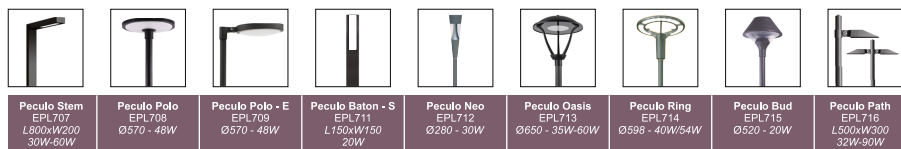

**Peculo Baton - R**  
EPL710

Finish Options

- Housing  HG Grey  
 HB Black  
 HC Custom

- IP Rating  65 IP65

Unit : MM

**Pole Light**

Illumination Options

30W

3150lm

2700K

Pole height

3.0m

30W

3300lm

3000K

3.0m

\* All degree & wattage options with photometric data available on request \*  
 \* IP variants & list of accessories for this model available on request \*

**Technical Details**

Housing	Aluminum die casting	LOR	~80%
Mounting	Pole mounted	UGR	<19
Light Source	COB	CRI (Ra)	>80
Pole height	3.0m	MacAdam Ellipse	<3
Junction Temperature	Tj<75°C	Luminous Efficacy	~75lm/W
Heat Sink	Al6063	Life Time	L80-B10 50,000hrs.

**Accessories**      **Other Products in this Series**

- Power Options
- N Non Dimmable
  - P Phase Cut Dimming
  - A 0-10/ 1-10V Analog
  - D DALI Dimming

Ordering code : EPLxxx(model no)-Hx(housing)-xx(IP)-xxxxxxx(watt+cct+pole height)-x(dimming)  
 Example : (710) {HG} {65} {30273.0} {A}