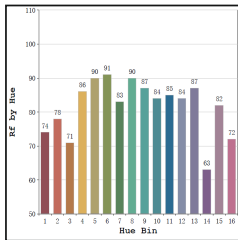

3150lm

2700K

Pole height

3.0m

30W

3300lm

3000K

3.0m

\* All degree & wattage options with photometric data available on request \*  
 \* IP variants & list of accessories for this model available on request \*

**Technical Details**

Housing	Aluminum die casting	LOR	~80%
Mounting	Pole mounted	UGR	<19
Light Source	COB	CRI (Ra)	>80
Pole height	3.0m	MacAdam Ellipse	<3
Junction Temperature	Tj<75°C	Luminous Efficacy	~75lm/W
Heat Sink	Al6063	Life Time	L80-B10 50,000hrs.