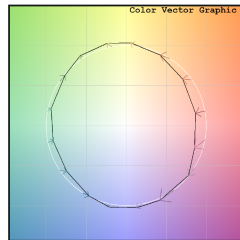

\* All degree & wattage options with photometric data available on request \*  
 \* IP variants & list of accessories for this model available on request \*

**Technical Details**

Housing	Aluminum die casting	LOR	~80%
Mounting	Pole mounted	UGR	<19
Light Source	COB	CRI (Ra)	>80
Pole height	3.0m	MacAdam Ellipse	<3
Junction Temperature	Tj<75°C	Luminous Efficacy	~75lm/W
Heat Sink	Al6063	Life Time	L80-B10 50,000hrs.