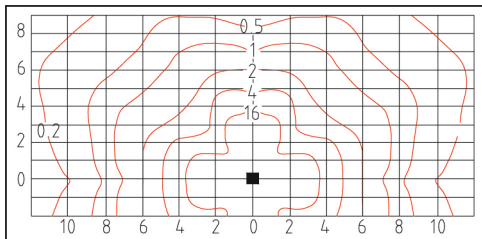

\* All degree & wattage options with photometric data available on request \*  
 \* IP variants & list of accessories for this model available on request \*

**Technical Details**

Housing	Aluminum die casting	LOR	~80%
Mounting	Pole mounted	UGR	<19
Light Source	COB	CRI (Ra)	>80
Pole height	3.0m	MacAdam Ellipse	<3
Junction Temperature	Tj<75°C	Luminous Efficacy	~75lm/W
Heat Sink	Al6063	Life Time	L80-B10 50,000hrs.