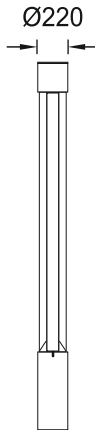

**Peculo Baton - R**  
EPL710

Finish Options

- Housing  HG Grey  
 HB Black  
 HC Custom

- IP Rating  65 IP65

Unit : MM

**Pole Light**

Illumination Options

30W

3150lm

2700K

Pole height

3.0m

30W

3300lm

3000K

3.0m

\* All degree & wattage options with photometric data available on request \*  
 \* IP variants & list of accessories for this model available on request \*

**Technical Details**

Housing	Aluminum die casting	LOR	~80%
Mounting	Pole mounted	UGR	<19
Light Source	COB	CRI (Ra)	>80
Pole height	3.0m	MacAdam Ellipse	<3
Junction Temperature	Tj<75°C	Luminous Efficacy	~75lm/W
Heat Sink	Al6063	Life Time	L80-B10 50,000hrs.

**Accessories**      **Other Products in this Series**

- Power Options
- N Non Dimmable
  - P Phase Cut Dimming
  - A 0-10/ 1-10V Analog
  - D DALI Dimming

Ordering code : EPLxxx(model no)-Hx(housing)-xx(IP)-xxxxxxx(watt+cct+pole height)-x(dimming)  
 Example : (710) {HG} {65} {30273.0} {A}