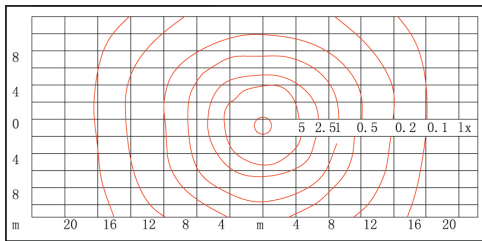

1740lm

2700K

**Pole height**

3.0m

20W

1820lm

3000K

3.0m

\* All degree & wattage options with photometric data available on request \*  
 \* IP variants & list of accessories for this model available on request \*

**Technical Details**

Housing	Aluminum die casting	LOR	~80%
Mounting	Pole mounted	UGR	<19
Light Source	SMD	CRI (Ra)	>80
Pole height	3.0m	MacAdam Ellipse	<3
Junction Temperature	Tj<75°C	Luminous Efficacy	~75lm/W
Heat Sink	Al6063	Life Time	L80-B10 50,000hrs.