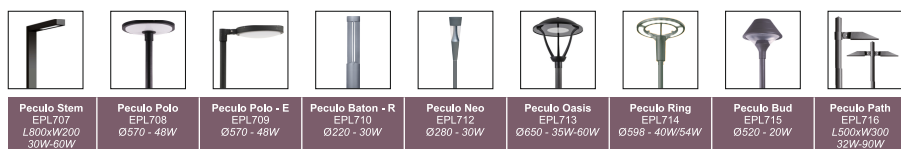

**Peculo Baton - S**  
EPL711

**Finish Options**

- Housing  HG Grey  
 HB Black  
 HC Custom

- IP Rating  65 IP65

Unit : MM

**Pole Light**

**Illumination Options**

20W

1740lm

2700K

**Pole height**

3.0m

20W

1820lm

3000K

3.0m

\* All degree & wattage options with photometric data available on request \*  
 \* IP variants & list of accessories for this model available on request \*

**Technical Details**

Housing	Aluminum die casting	LOR	~80%
Mounting	Pole mounted	UGR	<19
Light Source	SMD	CRI (Ra)	>80
Pole height	3.0m	MacAdam Ellipse	<3
Junction Temperature	Tj<75°C	Luminous Efficacy	~75lm/W
Heat Sink	Al6063	Life Time	L80-B10 50,000hrs.

**Accessories**      **Other Products in this Series**

- Power Options**
- N Non Dimmable
  - P Phase Cut Dimming
  - A 0-10/ 1-10V Analog
  - D DALI Dimming

Ordering code : EPLxxx(model no)-Hx(housing)-xx(IP)-xxxxxxx(watt+cct+pole height)-x(dimming)  
 Example : {711} {HG} {65} {20273.0} {A}