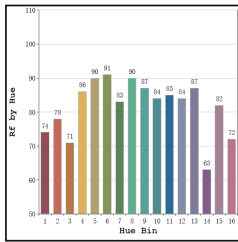

1740lm

2700K

**Pole height**

3.0m

20W

1820lm

3000K

3.0m

\* All degree & wattage options with photometric data available on request \*  
 \* IP variants & list of accessories for this model available on request \*

**Technical Details**

Housing	Aluminum die casting	LOR	~80%
Mounting	Pole mounted	UGR	<19
Light Source	SMD	CRI (Ra)	>80
Pole height	3.0m	MacAdam Ellipse	<3
Junction Temperature	Tj<75°C	Luminous Efficacy	~75lm/W
Heat Sink	Al6063	Life Time	L80-B10 50,000hrs.