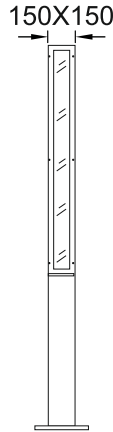

**Peculo Baton - S**  
EPL711

**Finish Options**

- Housing  HG Grey  
 HB Black  
 HC Custom

- IP Rating  65 IP65

Unit : MM

**Pole Light**

**Illumination Options**

20W

1740lm

2700K

**Pole height**

3.0m

20W

1820lm

3000K

3.0m

\* All degree & wattage options with photometric data available on request \*  
 \* IP variants & list of accessories for this model available on request \*

**Technical Details**

Housing	Aluminum die casting	LOR	~80%
Mounting	Pole mounted	UGR	<19
Light Source	SMD	CRI (Ra)	>80
Pole height	3.0m	MacAdam Ellipse	<3
Junction Temperature	Tj<75°C	Luminous Efficacy	~75lm/W
Heat Sink	Al6063	Life Time	L80-B10 50,000hrs.

**Accessories**      **Other Products in this Series**

- Power Options**
- N Non Dimmable
  - P Phase Cut Dimming
  - A 0-10/ 1-10V Analog
  - D DALI Dimming

Ordering code : EPLxxx(model no)-Hx(housing)-xx(IP)-xxxxxxx(watt+cct+pole height)-x(dimming)  
 Example : {711} {HG} {65} {20273.0} {A}