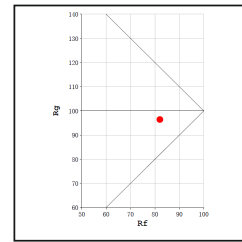

1740lm

2700K

**Pole height**

3.0m

20W

1820lm

3000K

3.0m

\* All degree & wattage options with photometric data available on request \*  
 \* IP variants & list of accessories for this model available on request \*

**Technical Details**

Housing	Aluminum die casting	LOR	~80%
Mounting	Pole mounted	UGR	<19
Light Source	SMD	CRI (Ra)	>80
Pole height	3.0m	MacAdam Ellipse	<3
Junction Temperature	Tj<75°C	Luminous Efficacy	~75lm/W
Heat Sink	Al6063	Life Time	L80-B10 50,000hrs.