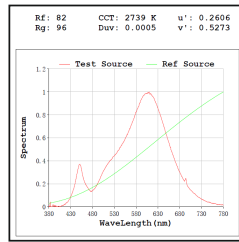

\* All degree & wattage options with photometric data available on request \*  
 \* IP variants & list of accessories for this model available on request \*

**Technical Details**

Housing	Aluminum die casting	LOR	~80%
Mounting	Pole mounted	UGR	<19
Light Source	SMD	CRI (Ra)	>80
Pole height	3.0m	MacAdam Ellipse	<3
Junction Temperature	Tj<75°C	Luminous Efficacy	~75lm/W
Heat Sink	Al6063	Life Time	L80-B10 50,000hrs.