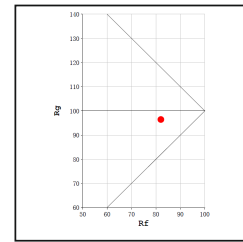

1940lm

2700K

Pole height

3.0m

20W

2010lm

3000K

3.0m

* All degree & wattage options with photometric data available on request *
* IP variants & list of accessories for this model available on request *

Technical Details

Housing	Aluminum die casting	LOR	~80%
Mounting	Pole mounted	UGR	<19
Light Source	COB	CRI (Ra)	>80
Pole height	3.0m	MacAdam Ellipse	<3
Junction Temperature	Tj<75°C	Luminous Efficacy	~75lm/W
Heat Sink	Al6063	Life Time	L80-B10 50,000hrs.