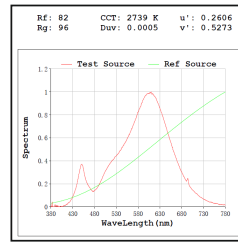

* All degree & wattage options with photometric data available on request *
* IP variants & list of accessories for this model available on request *

Technical Details

Housing	Aluminum die casting	LOR	~80%
Mounting	Pole mounted	UGR	<19
Light Source	COB	CRI (Ra)	>80
Pole height	3.0m	MacAdam Ellipse	<3
Junction Temperature	Tj<75°C	Luminous Efficacy	~75lm/W
Heat Sink	Al6063	Life Time	L80-B10 50,000hrs.