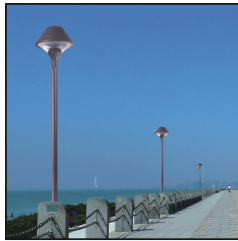

* All degree & wattage options with photometric data available on request *
* IP variants & list of accessories for this model available on request *

Technical Details

Housing	Aluminum die casting	LOR	~80%
Mounting	Pole mounted	UGR	<19
Light Source	COB	CRI (Ra)	>80
Pole height	3.0m	MacAdam Ellipse	<3
Junction Temperature	Tj<75°C	Luminous Efficacy	~75lm/W
Heat Sink	Al6063	Life Time	L80-B10 50,000hrs.