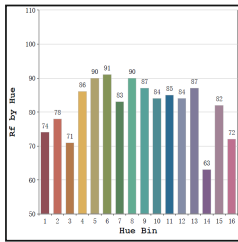

1940lm

2700K

Pole height

3.0m

20W

2010lm

3000K

3.0m

* All degree & wattage options with photometric data available on request *
* IP variants & list of accessories for this model available on request *

Technical Details

Housing	Aluminum die casting	LOR	~80%
Mounting	Pole mounted	UGR	<19
Light Source	COB	CRI (Ra)	>80
Pole height	3.0m	MacAdam Ellipse	<3
Junction Temperature	Tj<75°C	Luminous Efficacy	~75lm/W
Heat Sink	Al6063	Life Time	L80-B10 50,000hrs.