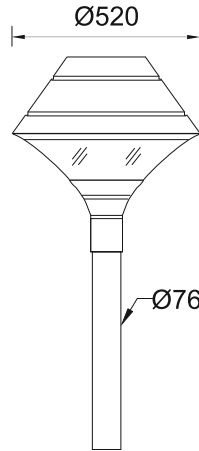

Peculo Bud
EPL715

Finish Options

Housing HG Grey
 HB Black
 HC Custom

IP Rating 65 IP65

Unit : MM

Pole Light

Illumination Options

20W

1940lm

2700K

Pole height

3.0m

20W

2010lm

3000K

3.0m

* All degree & wattage options with photometric data available on request *
* IP variants & list of accessories for this model available on request *

Technical Details

Housing	Aluminum die casting	LOR	~80%
Mounting	Pole mounted	UGR	<19
Light Source	COB	CRI (Ra)	>80
Pole height	3.0m	MacAdam Ellipse	<3
Junction Temperature	Tj<75°C	Luminous Efficacy	~75lm/W
Heat Sink	Al6063	Life Time	L80-B10 50,000hrs.

Ordering code : EPL,xxx(model no)-Hx(housing)-xx(IP)-xxxxxx(watt+cct+pole height)-x(dimming)
Example : (715) (HG) (65) (20273.0) (A)