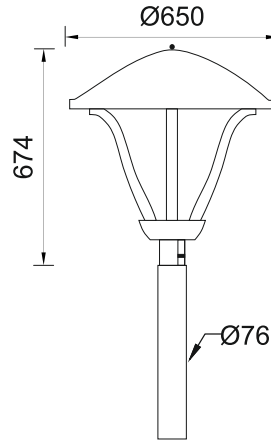

**Peculo Oasis**  
EPL713

**Finish Options**

- Housing  HG Grey  
 HB Black  
 HC Custom

- IP Rating  65 IP65

Unit : MM

**Pole Light**

**Illumination Options**

35W/50W/60W

4020lm/5750lm/6870lm

2700K

35W/50W/60W

4180lm/5950lm/7160lm

3000K

**Pole height**

3.0m

3.0m

\* All degree & wattage options with photometric data available on request \*  
 \* IP variants & list of accessories for this model available on request \*

**Technical Details**

Housing	Aluminum die casting	LOR	~80%
Mounting	Pole mounted	UGR	<19
Light Source	High Power LED	CRI (Ra)	>80
Pole height	3.0m	MacAdam Ellipse	<3
Junction Temperature	Tj<75°C	Luminous Efficacy	~75lm/W
Heat Sink	Al6063	Life Time	L80-B10 50,000hrs.