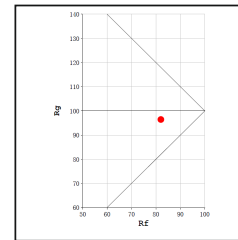

4020lm/5750lm/6870lm

2700K

35W/50W/60W

4180lm/5950lm/7160lm

3000K

**Pole height**

3.0m

3.0m

\* All degree & wattage options with photometric data available on request \*  
 \* IP variants & list of accessories for this model available on request \*

**Technical Details**

Housing	Aluminum die casting	LOR	~80%
Mounting	Pole mounted	UGR	<19
Light Source	High Power LED	CRI (Ra)	>80
Pole height	3.0m	MacAdam Ellipse	<3
Junction Temperature	Tj<75°C	Luminous Efficacy	~75lm/W
Heat Sink	Al6063	Life Time	L80-B10 50,000hrs.