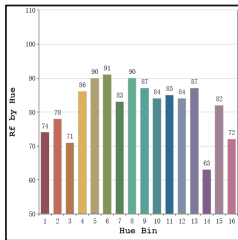

4020lm/5750lm/6870lm

2700K

35W/50W/60W

4180lm/5950lm/7160lm

3000K

**Pole height**

3.0m

3.0m

\* All degree & wattage options with photometric data available on request \*  
 \* IP variants & list of accessories for this model available on request \*

**Technical Details**

Housing	Aluminum die casting	LOR	~80%
Mounting	Pole mounted	UGR	<19
Light Source	High Power LED	CRI (Ra)	>80
Pole height	3.0m	MacAdam Ellipse	<3
Junction Temperature	Tj<75°C	Luminous Efficacy	~75lm/W
Heat Sink	Al6063	Life Time	L80-B10 50,000hrs.