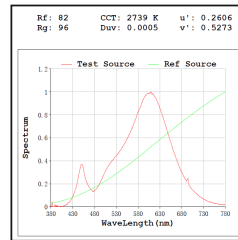

4020lm/5750lm/6870lm

2700K

35W/50W/60W

4180lm/5950lm/7160lm

3000K

**Pole height**

3.0m

3.0m

\* All degree & wattage options with photometric data available on request \*  
 \* IP variants & list of accessories for this model available on request \*

**Technical Details**

Housing	Aluminum die casting	LOR	~80%
Mounting	Pole mounted	UGR	<19
Light Source	High Power LED	CRI (Ra)	>80
Pole height	3.0m	MacAdam Ellipse	<3
Junction Temperature	Tj<75°C	Luminous Efficacy	~75lm/W
Heat Sink	Al6063	Life Time	L80-B10 50,000hrs.