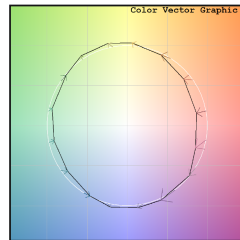

4020lm/5750lm/6870lm

2700K

35W/50W/60W

4180lm/5950lm/7160lm

3000K

**Pole height**

3.0m

3.0m

\* All degree & wattage options with photometric data available on request \*  
 \* IP variants & list of accessories for this model available on request \*

**Technical Details**

Housing	Aluminum die casting	LOR	~80%
Mounting	Pole mounted	UGR	<19
Light Source	High Power LED	CRI (Ra)	>80
Pole height	3.0m	MacAdam Ellipse	<3
Junction Temperature	Tj<75°C	Luminous Efficacy	~75lm/W
Heat Sink	Al6063	Life Time	L80-B10 50,000hrs.