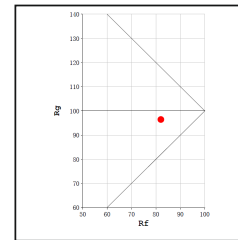

30W/40W/60W

3450lm/4600lm/6900lm

2700K

30	30
3.0	4.0
30	6.0

30W/40W/60W

3600lm/4800lm/7200lm

3000K

Pole height

3.0m 4.0m
6.0m

3.0m 4.0m
6.0m

* All degree & wattage options with photometric data available on request *
 * IP variants & list of accessories for this model available on request *

Technical Details

Housing	Aluminum die casting	LOR	~80%
Mounting	Pole mounted	UGR	<19
Light Source	High Power LED	CRI (Ra)	>80
Pole height	3.0m/4.0m/6.0m	MacAdam Ellipse	<3
Junction Temperature	Tj<75°C	Luminous Efficacy	~75lm/W
Heat Sink	Al6063	Life Time	L80-B10 50,000hrs.