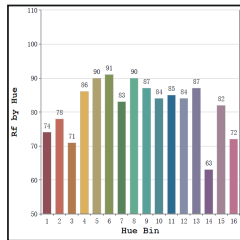

30W/40W/60W

3450lm/4600lm/6900lm

2700K

30	30
3.0	4.0
30	6.0

30W/40W/60W

3600lm/4800lm/7200lm

3000K

Pole height

3.0m 4.0m
6.0m

3.0m 4.0m
6.0m

* All degree & wattage options with photometric data available on request *
 * IP variants & list of accessories for this model available on request *

Technical Details

Housing	Aluminum die casting	LOR	~80%
Mounting	Pole mounted	UGR	<19
Light Source	High Power LED	CRI (Ra)	>80
Pole height	3.0m/4.0m/6.0m	MacAdam Ellipse	<3
Junction Temperature	Tj<75°C	Luminous Efficacy	~75lm/W
Heat Sink	Al6063	Life Time	L80-B10 50,000hrs.