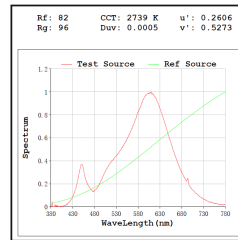

30W/40W/60W

3450lm/4600lm/6900lm

2700K

30	30
3.0	4.0
30	6.0

30W/40W/60W

3600lm/4800lm/7200lm

3000K

Pole height

3.0m 4.0m
6.0m

3.0m 4.0m
6.0m

* All degree & wattage options with photometric data available on request *
 * IP variants & list of accessories for this model available on request *

Technical Details

Housing	Aluminum die casting	LOR	~80%
Mounting	Pole mounted	UGR	<19
Light Source	High Power LED	CRI (Ra)	>80
Pole height	3.0m/4.0m/6.0m	MacAdam Ellipse	<3
Junction Temperature	Tj<75°C	Luminous Efficacy	~75lm/W
Heat Sink	Al6063	Life Time	L80-B10 50,000hrs.