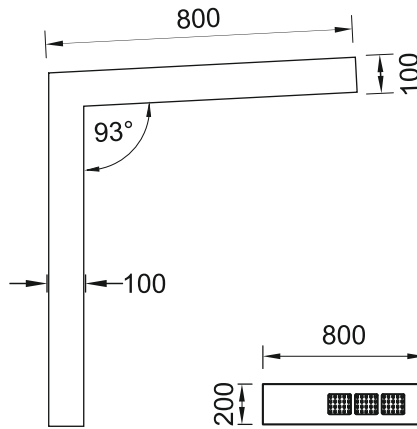

**Peculo Stem
EPL707**

Finish Options

- Housing HG Grey
 HB Black
 HC Custom

- IP Rating 65 IP65

Unit : MM

Pole Light

Illumination Options

27	27
3.0	4.0
27	6.0

30W/40W/60W

3450lm/4600lm/6900lm

2700K

30	30
3.0	4.0
30	6.0

30W/40W/60W

3600lm/4800lm/7200lm

3000K

Pole height

3.0m 4.0m
6.0m

3.0m 4.0m
6.0m

* All degree & wattage options with photometric data available on request *
 * IP variants & list of accessories for this model available on request *

Technical Details

Housing	Aluminum die casting	LOR	~80%
Mounting	Pole mounted	UGR	<19
Light Source	High Power LED	CRI (Ra)	>80
Pole height	3.0m/4.0m/6.0m	MacAdam Ellipse	<3
Junction Temperature	Tj<75°C	Luminous Efficacy	~75lm/W
Heat Sink	Al6063	Life Time	L80-B10 50,000hrs.