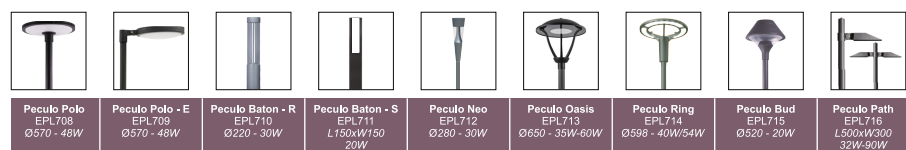

**Peculo Stem
EPL707**

Finish Options

- Housing HG Grey
 HB Black
 HC Custom

- IP Rating 65 IP65

Unit : MM

Pole Light

Illumination Options

27	27
3.0	4.0
27	6.0

3.0m 4.0m
6.0m

3.0m 4.0m
6.0m

* All degree & wattage options with photometric data available on request *
 * IP variants & list of accessories for this model available on request *

Technical Details

Housing	Aluminum die casting	LOR	~80%
Mounting	Pole mounted	UGR	<19
Light Source	High Power LED	CRI (Ra)	>80
Pole height	3.0m/4.0m/6.0m	MacAdam Ellipse	<3
Junction Temperature	Tj<75°C	Luminous Efficacy	~75lm/W
Heat Sink	Al6063	Life Time	L80-B10 50,000hrs.

Accessories

- Power Options**
- N Non Dimmable
 - P Phase Cut Dimming
 - A 0-10/ 1-10V Analog
 - D DALI Dimming

Other Products in this Series

Ordering code : EPLxxx(model no)-Hx(housing)-xx(IP)-xxxxxxx(watt+cct+pole height)-x(dimming)
 Example : (707) {HG} {65} {60273.0} {A}