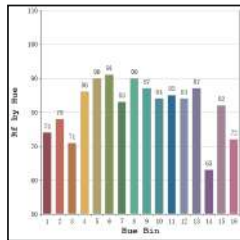

27
 27

1W/3W

55lm/165lm

2700K

30
 30

1W/3W

60lm/175lm

3000K

* All degree & wattage options with photometric data available on request *
* IP variants & list of accessories for this model available on request *

Technical Details

Housing	Aluminum die casting	LOR	~75%
Mounting	Wall mounted	UGR	<19
Light Source	SMD	CRI (Ra)	>80
Weight	260gms	MacAdam Ellipse	<3
Junction Temperature	Tj<75°C	Luminous Efficacy	~70lm/W
Heat Sink	Al6063	Life Time	L80-B10 50,000hrs.