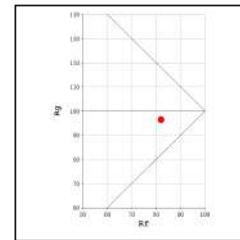

* All degree & wattage options with photometric data available on request *
* IP variants & list of accessories for this model available on request *

Technical Details

Housing	Aluminum die casting	LOR	~75%
Mounting	Wall mounted	UGR	<19
Light Source	SMD	CRI (Ra)	>80
Weight	260gms	MacAdam Ellipse	<3
Junction Temperature	Tj<75°C	Luminous Efficacy	~70lm/W
Heat Sink	Al6063	Life Time	L80-B10 50,000hrs.