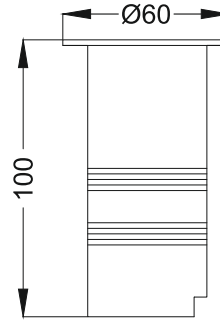

Que Glow
ERW688

Wall Recessed

Finish Options

Housing HG Grey
 HB Black
 HC Custom

IP Rating 65 IP65

Unit : MM

Recessed Wall Light

Illumination Options

* All degree & wattage options with photometric data available on request *
* IP variants & list of accessories for this model available on request *

Technical Details

Housing	Aluminum die casting	LOR	~75%
Mounting	Wall mounted	UGR	<19
Light Source	SMD	CRI (Ra)	>80
Weight	260gms	MacAdam Ellipse	<3
Junction Temperature	Tj<75°C	Luminous Efficacy	~70lm/W
Heat Sink	Al6063	Life Time	L80-B10 50,000hrs.