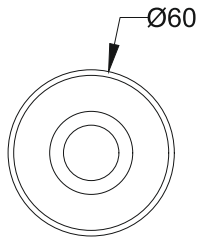

Que Glow
ERW688

Wall Recessed

Finish Options

Housing HG Grey
 HB Black
 HC Custom

IP Rating 65 IP65

Unit : MM

Recessed Wall Light

Illumination Options

* All degree & wattage options with photometric data available on request *
* IP variants & list of accessories for this model available on request *

Technical Details

Housing	Aluminum die casting	LOR	~75%
Mounting	Wall mounted	UGR	<19
Light Source	SMD	CRI (Ra)	>80
Weight	260gms	MacAdam Ellipse	<3
Junction Temperature	Tj<75°C	Luminous Efficacy	~70lm/W
Heat Sink	Al6063	Life Time	L80-B10 50,000hrs.