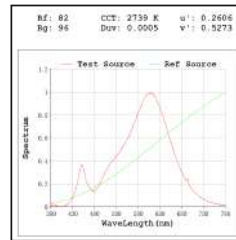

27
 27

1W/3W

55lm/165lm

2700K

30
 30

1W/3W

60lm/175lm

3000K

* All degree & wattage options with photometric data available on request *
* IP variants & list of accessories for this model available on request *

Technical Details

Housing	Aluminum die casting	LOR	~75%
Mounting	Wall mounted	UGR	<19
Light Source	SMD	CRI (Ra)	>80
Weight	260gms	MacAdam Ellipse	<3
Junction Temperature	Tj<75°C	Luminous Efficacy	~70lm/W
Heat Sink	Al6063	Life Time	L80-B10 50,000hrs.