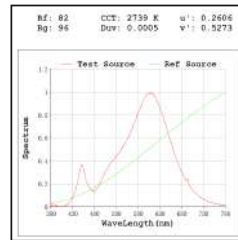

- 27
 27

1W/3W

65lm/195lm

2700K

- 30
 30

1W/3W

70lm/210lm

3000K

* All degree & wattage options with photometric data available on request *
 * IP variants & list of accessories for this model available on request *

Technical Details

Housing	Aluminum die casting	LOR	~75%
Mounting	Wall mounted	UGR	<19
Light Source	SMD	CRI (Ra)	>80
Weight	290gms	MacAdam Ellipse	<3
Junction Temperature	Tj<75°C	Luminous Efficacy	~70lm/W
Heat Sink	Al6063	Life Time	L80-B10 50,000hrs.