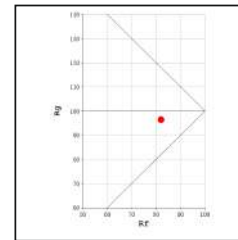

* All degree & wattage options with photometric data available on request *
 * IP variants & list of accessories for this model available on request *

Technical Details

Housing	Aluminum die casting	LOR	~75%
Mounting	Wall mounted	UGR	<19
Light Source	SMD	CRI (Ra)	>80
Weight	290gms	MacAdam Ellipse	<3
Junction Temperature	Tj<75°C	Luminous Efficacy	~70lm/W
Heat Sink	Al6063	Life Time	L80-B10 50,000hrs.