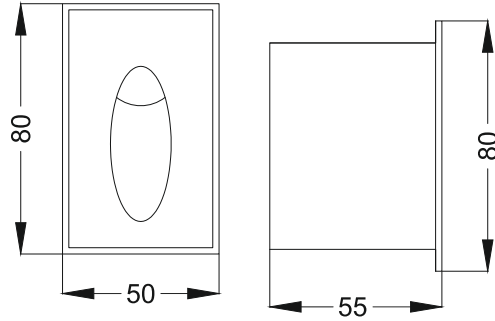

**Que Mini
ERW686**

Wall Recessed

Finish Options

- Housing HG Grey
 HB Black
 HC Custom

- IP Rating S4 IP54

Unit : MM

Recessed Wall Light

Illumination Options

* All degree & wattage options with photometric data available on request *
 * IP variants & list of accessories for this model available on request *

Technical Details

Housing	Aluminum die casting	LOR	~75%
Mounting	Wall mounted	UGR	<19
Light Source	SMD	CRI (Ra)	>80
Weight	290gms	MacAdam Ellipse	<3
Junction Temperature	Tj<75°C	Luminous Efficacy	~70lm/W
Heat Sink	Al6063	Life Time	L80-B10 50,000hrs.