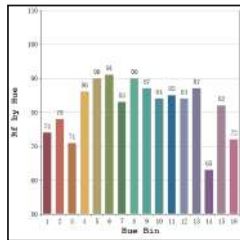

- 27
 27

1W/3W

65lm/195lm

2700K

- 30
 30

1W/3W

70lm/210lm

3000K

* All degree & wattage options with photometric data available on request *
 * IP variants & list of accessories for this model available on request *

Technical Details

Housing	Aluminum die casting	LOR	~75%
Mounting	Wall mounted	UGR	<19
Light Source	SMD	CRI (Ra)	>80
Weight	290gms	MacAdam Ellipse	<3
Junction Temperature	Tj<75°C	Luminous Efficacy	~70lm/W
Heat Sink	Al6063	Life Time	L80-B10 50,000hrs.