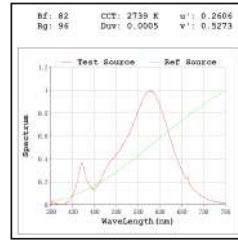

27  
 27

1W/3W

80lm/240lm

2700K

30  
 30

1W/3W

85lm/255lm

3000K

\* All degree & wattage options with photometric data available on request \*  
\* IP variants & list of accessories for this model available on request \*

Technical Details

Housing	Aluminum die casting	LOR	~75%
Mounting	Wall mounted	UGR	<19
Light Source	SMD	CRI (Ra)	>80
Weight	285gms	MacAdam Ellipse	<3
Junction Temperature	Tj<75°C	Luminous Efficacy	~70lm/W
Heat Sink	Al6063	Life Time	L80-B10 50,000hrs.