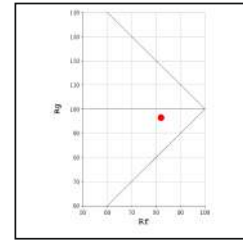

\* All degree & wattage options with photometric data available on request \*  
\* IP variants & list of accessories for this model available on request \*

Technical Details

Housing	Aluminum die casting	LOR	~75%
Mounting	Wall mounted	UGR	<19
Light Source	SMD	CRI (Ra)	>80
Weight	285gms	MacAdam Ellipse	<3
Junction Temperature	Tj<75°C	Luminous Efficacy	~70lm/W
Heat Sink	Al6063	Life Time	L80-B10 50,000hrs.