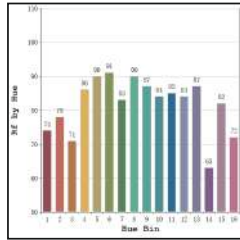

27  
 27

1W/3W

80lm/240lm

2700K

30  
 30

1W/3W

85lm/255lm

3000K

\* All degree & wattage options with photometric data available on request \*  
\* IP variants & list of accessories for this model available on request \*

Technical Details

Housing	Aluminum die casting	LOR	~75%
Mounting	Wall mounted	UGR	<19
Light Source	SMD	CRI (Ra)	>80
Weight	285gms	MacAdam Ellipse	<3
Junction Temperature	Tj<75°C	Luminous Efficacy	~70lm/W
Heat Sink	Al6063	Life Time	L80-B10 50,000hrs.