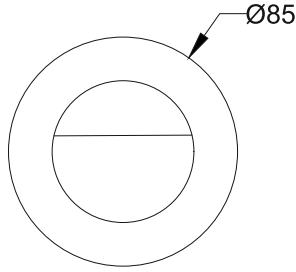

**Que R**  
**ERW621**

Wall Recessed

Finish Options

Housing  HG Grey  
 HB Black  
 HC Custom

IP Rating  S4 IP54  
 S5 IP65

Unit : MM

Recessed Wall Light

Illumination Options

\* All degree & wattage options with photometric data available on request \*  
\* IP variants & list of accessories for this model available on request \*

Technical Details

Housing	Aluminum die casting	LOR	~75%
Mounting	Wall mounted	UGR	<19
Light Source	SMD	CRI (Ra)	>80
Weight	285gms	MacAdam Ellipse	<3
Junction Temperature	Tj<75°C	Luminous Efficacy	~70lm/W
Heat Sink	Al6063	Life Time	L80-B10 50,000hrs.