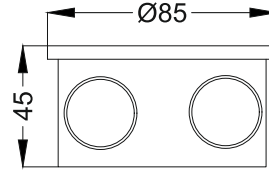

**Que R**  
**ERW621**

Wall Recessed

Finish Options

Housing  HG Grey  
 HB Black  
 HC Custom

IP Rating  S4 IP54  
 S5 IP65

Unit : MM

Recessed Wall Light

Illumination Options

\* All degree & wattage options with photometric data available on request \*  
\* IP variants & list of accessories for this model available on request \*

Technical Details

Housing	Aluminum die casting	LOR	~75%
Mounting	Wall mounted	UGR	<19
Light Source	SMD	CRI (Ra)	>80
Weight	285gms	MacAdam Ellipse	<3
Junction Temperature	Tj<75°C	Luminous Efficacy	~70lm/W
Heat Sink	Al6063	Life Time	L80-B10 50,000hrs.