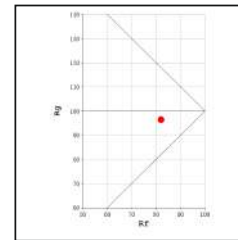

3000K

* All degree & wattage options with photometric data available on request *
 * IP variants & list of accessories for this model available on request *

Technical Details

Housing	Aluminum die casting	LOR	~75%
Mounting	Wall mounted	UGR	<19
Light Source	SMD	CRI (Ra)	>80
Weight	285gms	MacAdam Ellipse	<3
Junction Temperature	Tj<75°C	Luminous Efficacy	~70lm/W
Heat Sink	Al6063	Life Time	L80-B10 50,000hrs.