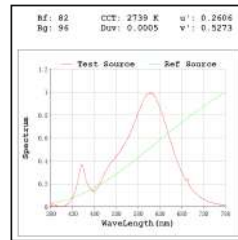

Illumination Options

27
 27

1W/3W

80lm/240lm

2700K

30
 30

1W/3W

85lm/255lm

3000K

* All degree & wattage options with photometric data available on request *
 * IP variants & list of accessories for this model available on request *

Technical Details

Housing	Aluminum die casting	LOR	~75%
Mounting	Wall mounted	UGR	<19
Light Source	SMD	CRI (Ra)	>80
Weight	285gms	MacAdam Ellipse	<3
Junction Temperature	Tj<75°C	Luminous Efficacy	~70lm/W
Heat Sink	Al6063	Life Time	L80-B10 50,000hrs.