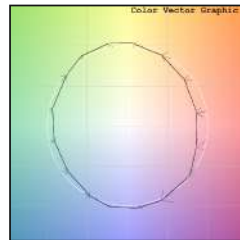

3000K

* All degree & wattage options with photometric data available on request *
 * IP variants & list of accessories for this model available on request *

Technical Details

Housing	Aluminum die casting	LOR	~75%
Mounting	Wall mounted	UGR	<19
Light Source	SMD	CRI (Ra)	>80
Weight	285gms	MacAdam Ellipse	<3
Junction Temperature	Tj<75°C	Luminous Efficacy	~70lm/W
Heat Sink	Al6063	Life Time	L80-B10 50,000hrs.