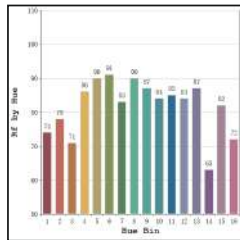

Illumination Options

27
 27

1W/3W

80lm/240lm

2700K

30
 30

1W/3W

85lm/255lm

3000K

* All degree & wattage options with photometric data available on request *
 * IP variants & list of accessories for this model available on request *

Technical Details

Housing	Aluminum die casting	LOR	~75%
Mounting	Wall mounted	UGR	<19
Light Source	SMD	CRI (Ra)	>80
Weight	285gms	MacAdam Ellipse	<3
Junction Temperature	Tj<75°C	Luminous Efficacy	~70lm/W
Heat Sink	Al6063	Life Time	L80-B10 50,000hrs.