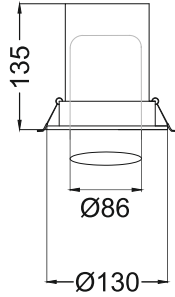

Tilt & Rotate