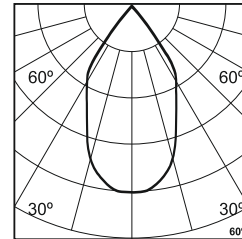

Recessed Adjustable Downlight

Illumination Options

25W

2125lm

2700K

15° 24°
38° 60°

25W

2250lm

3000K

15° 24°
38° 60°

* All degree & wattage options with photometric data available on request *
* IP variants & list of accessories for this model available on request *

Technical Details

Housing Aluminum die casting
Mounting Spring - Ceiling mounted
Light Source Single source LED COB
Weight 1200gms
Junction Temperature Tj<75°C
Heat Sink Al6063

LOR ~80%
UGR <19
CRI (Ra) >80
MacAdam Ellipse <3
Luminous Efficacy ~75lm/W
Life Time L80-B10 50,000hrs.

Accessories

Power Options

☐ N Non Dimmable
☐ P Phase Cut Dimming
☐ A 0-10/ 1-10V Analog
☐ D DALI Dimming

☐ Honeycomb