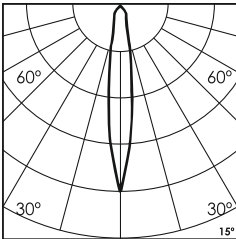

Recessed Adjustable Downlight

Illumination Options

25W

2125lm

2700K

15° 24°
38° 60°

25W

2250lm

3000K

15° 24°
38° 60°

* All degree & wattage options with photometric data available on request *
* IP variants & list of accessories for this model available on request *

Technical Details

Housing Aluminum die casting
Mounting Spring - Ceiling mounted
Light Source Single source LED COB
Weight 1200gms
Junction Temperature Tj<75°C
Heat Sink Al6063

LOR ~80%
UGR <19
CRI (Ra) >80
MacAdam Ellipse <3
Luminous Efficacy ~75lm/W
Life Time L80-B10 50,000hrs.

Accessories

Power Options

☐ N Non Dimmable
☐ P Phase Cut Dimming
☐ A 0-10/ 1-10V Analog
☐ D DALI Dimming

☐ Honeycomb