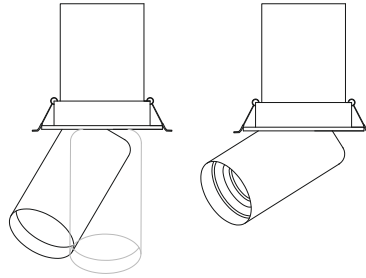

**Ques R2**  
IRD750

Tilt & Rotate

**Finish Options**

Trim  TW White  
 TB Black  
 TC Custom

Baffle  BW White  
 BB Black  
 BC Custom

IP Rating  20 IP20  
 44 IP44

Unit : MM

**Recessed Adjustable Downlight**

15° 24°  
38° 60°

\* All degree & wattage options with photometric data available on request \*  
 \* IP variants & list of accessories for this model available on request \*

**Technical Details**

Housing Aluminum die casting  
 Mounting Spring - Ceiling mounted  
 Light Source Single source LED COB  
 Weight 1200gms  
 Junction Temperature Tj<75°C  
 Heat Sink Al6063