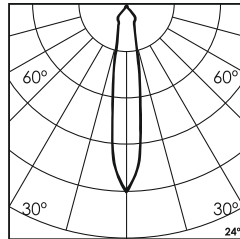

15° 24°  
38° 60°

\* All degree & wattage options with photometric data available on request \*  
 \* IP variants & list of accessories for this model available on request \*

**Technical Details**

Housing Aluminum die casting  
 Mounting Spring - Ceiling mounted  
 Light Source Single source LED COB  
 Weight 1200gms  
 Junction Temperature Tj<75°C  
 Heat Sink Al6063