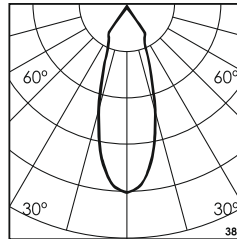

Recessed Adjustable Downlight

Illumination Options

25W

2125lm

2700K

15° 24°
38° 60°

25W

2250lm

3000K

15° 24°
38° 60°

* All degree & wattage options with photometric data available on request *
* IP variants & list of accessories for this model available on request *

Technical Details

Housing Aluminum die casting
Mounting Spring - Ceiling mounted
Light Source Single source LED COB
Weight 1200gms
Junction Temperature Tj<75°C
Heat Sink Al6063

LOR ~80%
UGR <19
CRI (Ra) >80
MacAdam Ellipse <3
Luminous Efficacy ~75lm/W
Life Time L80-B10 50,000hrs.

Accessories

Power Options

☐ N Non Dimmable
☐ P Phase Cut Dimming
☐ A 0-10/ 1-10V Analog
☐ D DALI Dimming

☐ Honeycomb