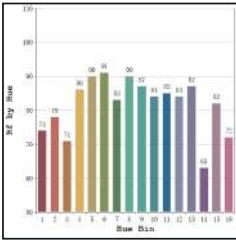

Recessed Adjustable Downlight

Illumination Options

25W

2125lm

2700K

15° 24°
38° 60°

25W

2250lm

3000K

15° 24°
38° 60°

* All degree & wattage options with photometric data available on request *
* IP variants & list of accessories for this model available on request *

Technical Details

Housing Aluminum die casting
Mounting Spring - Ceiling mounted
Light Source Single source LED COB
Weight 1200gms
Junction Temperature Tj<75°C
Heat Sink Al6063

LOR ~80%
UGR <19
CRI (Ra) >80
MacAdam Ellipse <3
Luminous Efficacy ~75lm/W
Life Time L80-B10 50,000hrs.

Accessories

Power Options

☐ N Non Dimmable
☐ P Phase Cut Dimming
☐ A 0-10/ 1-10V Analog
☐ D DALI Dimming

☐ Honeycomb