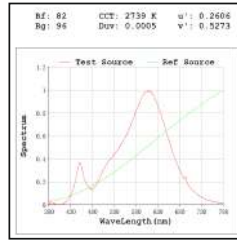

Recessed Adjustable Downlight

Illumination Options

25W

2125lm

2700K

15° 24°
38° 60°

25W

2250lm

3000K

15° 24°
38° 60°

* All degree & wattage options with photometric data available on request *
* IP variants & list of accessories for this model available on request *

Technical Details

Housing Aluminum die casting
Mounting Spring - Ceiling mounted
Light Source Single source LED COB
Weight 1200gms
Junction Temperature Tj<75°C
Heat Sink Al6063

LOR ~80%
UGR <19
CRI (Ra) >80
MacAdam Ellipse <3
Luminous Efficacy ~75lm/W
Life Time L80-B10 50,000hrs.

Accessories

Power Options

☐ N Non Dimmable
☐ P Phase Cut Dimming
☐ A 0-10/ 1-10V Analog
☐ D DALI Dimming

☐ Honeycomb