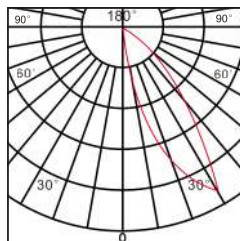

* All degree & wattage options with photometric data available on request *
* IP variants & list of accessories for this model available on request *

Technical Details

Housing	Aluminum die casting	LOR	~80%
Mounting	Spring - Ceiling mounted	UGR	<19
Light Source	Single source COB LED	CRI (Ra)	>80
Weight	210gms	MacAdam Ellipse	<3
Junction Temperature	Tj<75°C	Luminous Efficacy	~75lm/W
Heat Sink	Al6063	Life Time	L80-B10 50,000hrs.

Accessories

1. **Power Options**
2. N Non Dimmable
   - P Phase Cut Dimming
   - A 0-10/ 1-10V Analog
   - D DALI Dimming