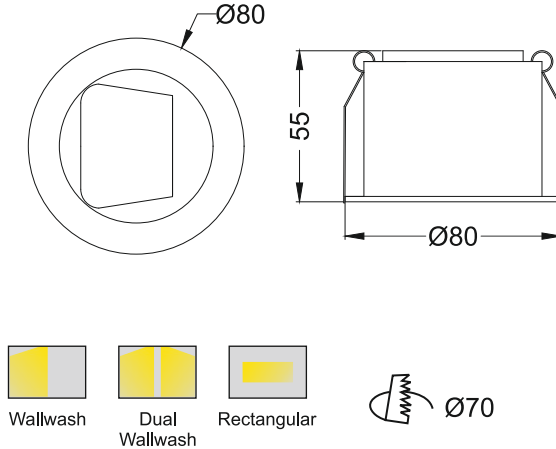

**Regale 1**  
IRD783

**Finish Options**

- Trim TW White  
TB Black  
TC Custom
- Reflector RW Wallwash  
RD Dual Wallwash  
RR Rectangular
- IP Rating 44 IP44

Unit : MM

**Recessed Fixed Wallwash Downlight**

**Illumination Options**

- |   |  |     |  |       |  |       |  |            |
|---|--|-----|--|-------|--|-------|--|------------|
| <span style="border: 1px solid black; padding: 2px;">27A</span> |  | 15W |  | 975lm |  | 2700K |  | Asymmetric |
| <span style="border: 1px solid black; padding: 2px;">30A</span> |  | 15W |  | 1050m |  | 3000K |  | Asymmetric |

\* All degree & wattage options with photometric data available on request \*  
 \* IP variants & list of accessories for this model available on request \*

**Technical Details**

Housing	Aluminum die casting	LOR	~80%
Mounting	Spring - Ceiling mounted	UGR	<19
Light Source	Single source COB LED	CRI (Ra)	>80
Weight	210gms	MacAdam Ellipse	<3
Junction Temperature	Tj<75°C	Luminous Efficacy	~75lm/W
Heat Sink	Al6063	Life Time	L80-B10 50,000hrs.

**Accessories**

- Power Options**
- N Non Dimmable
  - P Phase Cut Dimming
  - A 0-10/ 1-10V Analog
  - D DALI Dimming

**Other Products in this Series**

Ordering code : IRDxxx(model no)-Tx(trim)-Rx(reflector)-xx(IP)-xxxxx(watt+ctt+beam angle)-(dimming)  
 Example : {783} {TW} {RW} {44} {1527A} {A}