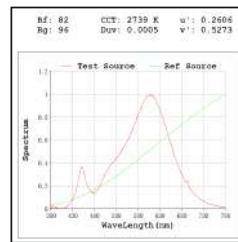

**Illumination Options**

- |   |  |     |  |       |  |       |  |            |
|---|--|-----|--|-------|--|-------|--|------------|
| <span style="border: 1px solid black; padding: 2px;">27A</span> |  | 15W |  | 975lm |  | 2700K |  | Asymmetric |
| <span style="border: 1px solid black; padding: 2px;">30A</span> |  | 15W |  | 1050m |  | 3000K |  | Asymmetric |

\* All degree & wattage options with photometric data available on request \*  
 \* IP variants & list of accessories for this model available on request \*

**Technical Details**

Housing	Aluminum die casting	LOR	~80%
Mounting	Spring - Ceiling mounted	UGR	<19
Light Source	Single source COB LED	CRI (Ra)	>80
Weight	210gms	MacAdam Ellipse	<3
Junction Temperature	Tj<75°C	Luminous Efficacy	~75lm/W
Heat Sink	Al6063	Life Time	L80-B10 50,000hrs.