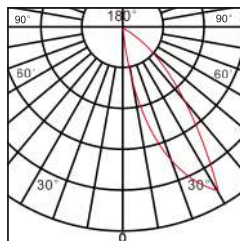

**Regale 2**  
IRD784

**Finish Options**

- Trim TW White  
TB Black  
TC Custom
- Reflector RW Wallwash  
RD Dual Wallwash  
RR Rectangular
- IP Rating 44 IP44

Unit : MM

**Recessed Fixed Wallwash Downlight**

**Illumination Options**

- 27A 20W
- 30A 20W

- 1300lm
- 1400m

- CCT 2700K
- CCT 3000K

- Asymmetric
- Asymmetric

\* All degree & wattage options with photometric data available on request \*  
 \* IP variants & list of accessories for this model available on request \*