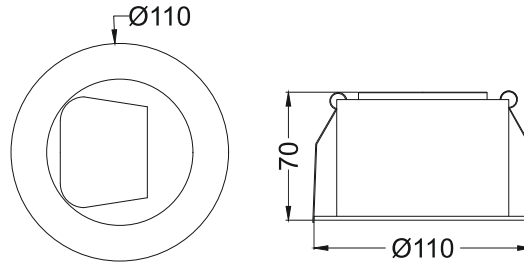

**Regale 2**  
IRD784

**Finish Options**

- Trim TW White  
TB Black  
TC Custom
- Reflector RW Wallwash  
RD Dual Wallwash  
RR Rectangular
- IP Rating 44 IP44

Unit : MM

**Recessed Fixed Wallwash Downlight**

**Illumination Options**

- 27A 20W
- 30A 20W

- 1300lm
- 1400m

- CCT 2700K
- CCT 3000K

- Asymmetric
- Asymmetric

\* All degree & wattage options with photometric data available on request \*  
 \* IP variants & list of accessories for this model available on request \*

**Technical Details**

Housing	Aluminum die casting	LOR	~80%
Mounting	Spring - Ceiling mounted	UGR	<19
Light Source	Single source COB LED	CRI (Ra)	>80
Weight	430gms	MacAdam Ellipse	<3
Junction Temperature	Tj<75°C	Luminous Efficacy	~75lm/W
Heat Sink	Al6063	Life Time	L80-B10 50,000hrs.