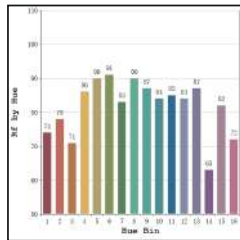

**Regale 2**  
IRD784

**Finish Options**

- Trim TW White  
TB Black  
TC Custom
- Reflector RW Wallwash  
RD Dual Wallwash  
RR Rectangular
- IP Rating 44 IP44

Unit : MM

**Recessed Fixed Wallwash Downlight**

**Illumination Options**

- 27A 20W
- 30A 20W

- 1300lm
- 1400m

- CCT 2700K
- CCT 3000K

- Asymmetric
- Asymmetric

\* All degree & wattage options with photometric data available on request \*  
 \* IP variants & list of accessories for this model available on request \*