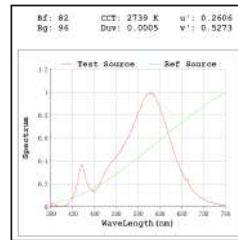

**Illumination Options**

- 27A 20W
- 30A 20W

- 1300lm
- 1400m

- CCT 2700K
- CCT 3000K

- Asymmetric
- Asymmetric

\* All degree & wattage options with photometric data available on request \*  
 \* IP variants & list of accessories for this model available on request \*