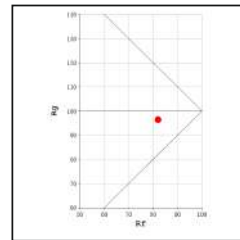

15° 24°
38°

* All degree & wattage options with photometric data available on request *
* IP variants & list of accessories for this model available on request *

Technical Details

Housing	Aluminum die casting	LOR	~80%
Mounting	Surface - Plate mounted	UGR	<19
Light Source	Single source LED COB	CRI (Ra)	>80
Weight	818gms	MacAdam Ellipse	<3
Junction Temperature	Tj<75°C	Luminous Efficacy	~75lm/W
Heat Sink	Al6063	Life Time	L80-B10 50,000hrs.