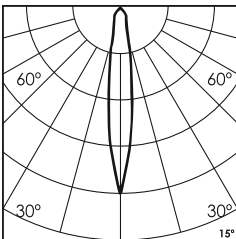

Seily S3
ISD328

Ceiling

NA

Finish Options

- Housing**
- HW White
 - HB Black
 - HC Custom
- Reflector**
- RN None
 - RS Specular
 - RP Pearl Black
- IP Rating**
- 20 IP20
 - 44 IP44

Unit : MM

Surface Fixed Downlight

15° 24°
38°

* All degree & wattage options with photometric data available on request *
* IP variants & list of accessories for this model available on request *

Technical Details

Housing	Aluminum die casting	LOR	~80%
Mounting	Surface - Plate mounted	UGR	<19
Light Source	Single source LED COB	CRI (Ra)	>80
Weight	818gms	MacAdam Ellipse	<3
Junction Temperature	Tj<75°C	Luminous Efficacy	~75lm/W
Heat Sink	Al6063	Life Time	L80-B10 50,000hrs.