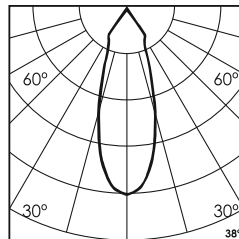

15° 24°
38°

* All degree & wattage options with photometric data available on request *
* IP variants & list of accessories for this model available on request *

Technical Details

Housing	Aluminum die casting	LOR	~80%
Mounting	Surface - Plate mounted	UGR	<19
Light Source	Single source LED COB	CRI (Ra)	>80
Weight	818gms	MacAdam Ellipse	<3
Junction Temperature	Tj<75°C	Luminous Efficacy	~75lm/W
Heat Sink	Al6063	Life Time	L80-B10 50,000hrs.