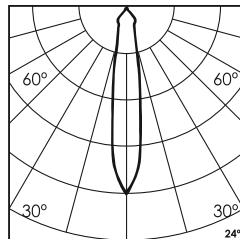

Seily S3
ISD328

Ceiling

NA

Finish Options

- Housing**
- HW White
 - HB Black
 - HC Custom
- Reflector**
- RN None
 - RS Specular
 - RP Pearl Black
- IP Rating**
- 20 IP20
 - 44 IP44

Unit : MM

Surface Fixed Downlight

15° 24°
38°

* All degree & wattage options with photometric data available on request *
* IP variants & list of accessories for this model available on request *

Technical Details

Housing	Aluminum die casting	LOR	~80%
Mounting	Surface - Plate mounted	UGR	<19
Light Source	Single source LED COB	CRI (Ra)	>80
Weight	818gms	MacAdam Ellipse	<3
Junction Temperature	Tj<75°C	Luminous Efficacy	~75lm/W
Heat Sink	Al6063	Life Time	L80-B10 50,000hrs.