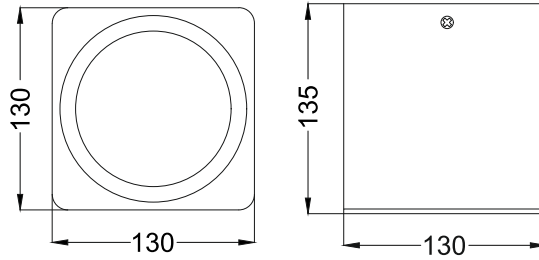

Seily S3
ISD328

Ceiling

NA

Finish Options

- Housing**
- HW White
 - HB Black
 - HC Custom
- Reflector**
- RN None
 - RS Specular
 - RP Pearl Black
- IP Rating**
- 20 IP20
 - 44 IP44

Unit : MM

Surface Fixed Downlight

15° 24°
38°

* All degree & wattage options with photometric data available on request *
* IP variants & list of accessories for this model available on request *

Technical Details

Housing	Aluminum die casting	LOR	~80%
Mounting	Surface - Plate mounted	UGR	<19
Light Source	Single source LED COB	CRI (Ra)	>80
Weight	818gms	MacAdam Ellipse	<3
Junction Temperature	Tj<75°C	Luminous Efficacy	~75lm/W
Heat Sink	Al6063	Life Time	L80-B10 50,000hrs.