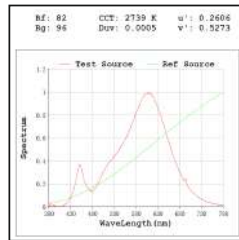

15° 24°
38°

* All degree & wattage options with photometric data available on request *
* IP variants & list of accessories for this model available on request *

Technical Details

Housing	Aluminum die casting	LOR	~80%
Mounting	Surface - Plate mounted	UGR	<19
Light Source	Single source LED COB	CRI (Ra)	>80
Weight	818gms	MacAdam Ellipse	<3
Junction Temperature	Tj<75°C	Luminous Efficacy	~75lm/W
Heat Sink	Al6063	Life Time	L80-B10 50,000hrs.