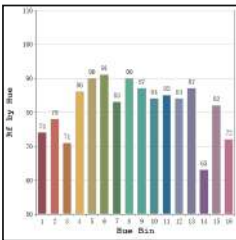

Illumination Options

20W

1430lm

2700K

15° 24°
38°

20W

1480lm

3000K

15° 24°
38°

* All degree & wattage options with photometric data available on request *
* IP variants & list of accessories for this model available on request *

Technical Details

Housing	Aluminum die casting	LOR	~80%
Mounting	Surface - Plate mounted	UGR	<19
Light Source	Single source LED COB	CRI (Ra)	>80
Weight	818gms	MacAdam Ellipse	<3
Junction Temperature	Tj<75°C	Luminous Efficacy	~75lm/W
Heat Sink	Al6063	Life Time	L80-B10 50,000hrs.