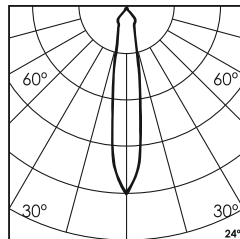

Seily S4
ISD329

Ceiling

Finish Options

- Housing**
- HW White
 - HB Black
 - HC Custom
- Reflector**
- RN None
 - RS Specular
 - RP Pearl Black
- IP Rating**
- 20 IP20
 - 44 IP44

Unit : MM

Surface Fixed Downlight

15° 24°
38°

* All degree & wattage options with photometric data available on request *
 * IP variants & list of accessories for this model available on request *

Technical Details

Housing	Aluminum die casting	LOR	~80%
Mounting	Surface - Plate mounted	UGR	<19
Light Source	Single source LED COB	CRI (Ra)	>80
Weight	1300gms	MacAdam Ellipse	<3
Junction Temperature	Tj<75°C	Luminous Efficacy	~75lm/W
Heat Sink	Al6063	Life Time	L80-B10 50,000hrs.