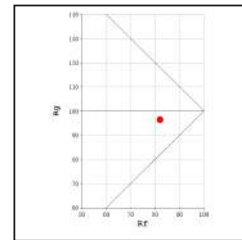

15° 24°
38°

* All degree & wattage options with photometric data available on request *
 * IP variants & list of accessories for this model available on request *

Technical Details

Housing	Aluminum die casting	LOR	~80%
Mounting	Surface - Plate mounted	UGR	<19
Light Source	Single source LED COB	CRI (Ra)	>80
Weight	1300gms	MacAdam Ellipse	<3
Junction Temperature	Tj<75°C	Luminous Efficacy	~75lm/W
Heat Sink	Al6063	Life Time	L80-B10 50,000hrs.