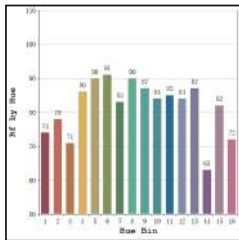

Seily S4
ISD329

Ceiling

Finish Options

- Housing**
- HW White
 - HB Black
 - HC Custom
- Reflector**
- RN None
 - RS Specular
 - RP Pearl Black
- IP Rating**
- 20 IP20
 - 44 IP44

Unit : MM

Surface Fixed Downlight

Illumination Options

30W

2170lm

2700K

15° 24°
38°

30W

2220lm

3000K

15° 24°
38°

* All degree & wattage options with photometric data available on request *
 * IP variants & list of accessories for this model available on request *

Technical Details

Housing	Aluminum die casting	LOR	~80%
Mounting	Surface - Plate mounted	UGR	<19
Light Source	Single source LED COB	CRI (Ra)	>80
Weight	1300gms	MacAdam Ellipse	<3
Junction Temperature	Tj<75°C	Luminous Efficacy	~75lm/W
Heat Sink	Al6063	Life Time	L80-B10 50,000hrs.