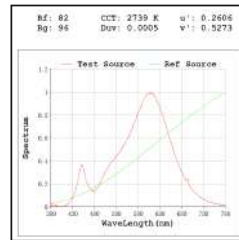

15° 24°
38°

* All degree & wattage options with photometric data available on request *
 * IP variants & list of accessories for this model available on request *

Technical Details

Housing	Aluminum die casting	LOR	~80%
Mounting	Surface - Plate mounted	UGR	<19
Light Source	Single source LED COB	CRI (Ra)	>80
Weight	1300gms	MacAdam Ellipse	<3
Junction Temperature	Tj<75°C	Luminous Efficacy	~75lm/W
Heat Sink	Al6063	Life Time	L80-B10 50,000hrs.