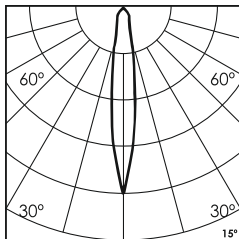

Seily S4
ISD329

Ceiling

Finish Options

- Housing**
- HW White
 - HB Black
 - HC Custom
- Reflector**
- RN None
 - RS Specular
 - RP Pearl Black
- IP Rating**
- 20 IP20
 - 44 IP44

Unit : MM

Surface Fixed Downlight

15° 24°
38°

* All degree & wattage options with photometric data available on request *
 * IP variants & list of accessories for this model available on request *

Technical Details

Housing	Aluminum die casting	LOR	~80%
Mounting	Surface - Plate mounted	UGR	<19
Light Source	Single source LED COB	CRI (Ra)	>80
Weight	1300gms	MacAdam Ellipse	<3
Junction Temperature	Tj<75°C	Luminous Efficacy	~75lm/W
Heat Sink	Al6063	Life Time	L80-B10 50,000hrs.