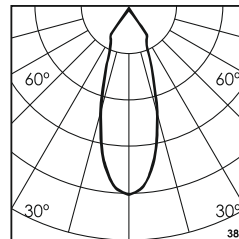

Seily S4
ISD329

Ceiling

Finish Options

- Housing**
- HW White
 - HB Black
 - HC Custom
- Reflector**
- RN None
 - RS Specular
 - RP Pearl Black
- IP Rating**
- 20 IP20
 - 44 IP44

Unit : MM

Surface Fixed Downlight

15° 24°
38°

* All degree & wattage options with photometric data available on request *
 * IP variants & list of accessories for this model available on request *

Technical Details

Housing	Aluminum die casting	LOR	~80%
Mounting	Surface - Plate mounted	UGR	<19
Light Source	Single source LED COB	CRI (Ra)	>80
Weight	1300gms	MacAdam Ellipse	<3
Junction Temperature	Tj<75°C	Luminous Efficacy	~75lm/W
Heat Sink	Al6063	Life Time	L80-B10 50,000hrs.