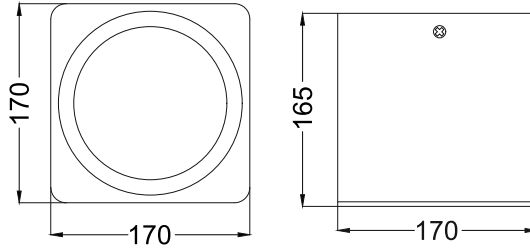

Seily S4
ISD329

Ceiling

Finish Options

- Housing**
- HW White
 - HB Black
 - HC Custom
- Reflector**
- RN None
 - RS Specular
 - RP Pearl Black
- IP Rating**
- 20 IP20
 - 44 IP44

Unit : MM

Surface Fixed Downlight

15° 24°
38°

* All degree & wattage options with photometric data available on request *
 * IP variants & list of accessories for this model available on request *

Technical Details

Housing	Aluminum die casting	LOR	~80%
Mounting	Surface - Plate mounted	UGR	<19
Light Source	Single source LED COB	CRI (Ra)	>80
Weight	1300gms	MacAdam Ellipse	<3
Junction Temperature	Tj<75°C	Luminous Efficacy	~75lm/W
Heat Sink	Al6063	Life Time	L80-B10 50,000hrs.