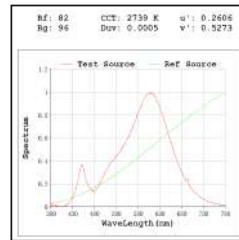

<table border="1"> <tr><td>30M</td><td>30N</td><td>30S</td><td>30M</td><td>30W</td><td>30</td></tr> <tr><td>40M</td><td>40N</td><td>40S</td><td>40M</td><td>40W</td><td>40</td></tr> <tr><td>60M</td><td>60N</td><td>60S</td><td>60M</td><td>60W</td><td>60</td></tr> </table>	30M	30N	30S	30M	30W	30	40M	40N	40S	40M	40W	40	60M	60N	60S	60M	60W	60	12W/24W/36W	1260lm/2520lm/3780lm 1320lm/2640lm/3960lm	<table border="1"> <tr><td>3000K</td></tr> <tr><td>4000K</td></tr> </table>	3000K	4000K	8° 15° 30° 45° 60° Asy 8° 15° 30° 45° 60° Asy
30M	30N	30S	30M	30W	30																			
40M	40N	40S	40M	40W	40																			
60M	60N	60S	60M	60W	60																			
3000K																								
4000K																								
<table border="1"> <tr><td>65N</td><td>65M</td><td>65S</td><td>65M</td><td>65W</td><td>65</td></tr> <tr><td>RGB</td><td>RGB</td><td>RGB</td><td>RGB</td><td>RGB</td><td>Asy</td></tr> <tr><td>N</td><td>N</td><td>S</td><td>M</td><td>W</td><td>Asy</td></tr> </table>	65N	65M	65S	65M	65W	65	RGB	RGB	RGB	RGB	RGB	Asy	N	N	S	M	W	Asy	12W/24W/36W	1500lm/3000lm/4500lm 720lm/1440lm/2160lm	<table border="1"> <tr><td>6500K</td></tr> <tr><td>RGB</td></tr> </table>	6500K	RGB	8° 15° 30° 45° 60° Asy 8° 15° 30° 45° 60° Asy
65N	65M	65S	65M	65W	65																			
RGB	RGB	RGB	RGB	RGB	Asy																			
N	N	S	M	W	Asy																			
6500K																								
RGB																								

* All degree & wattage options with photometric data available on request *
 * IP variants & list of accessories for this model available on request *

Technical Details

Housing	SS 316 (316L available on request)	LOR	~85%
Mounting	Recessed mounted	CRI (Ra)	>80
Light Source	High Power LED	MacAdam Ellipse	<3
Weight	1530gms	Luminous Efficacy	~100lm/W
Junction Temperature	Tj>75°C (To be used only submerged underwater)	Life Time	L80-B10 50,000hrs.