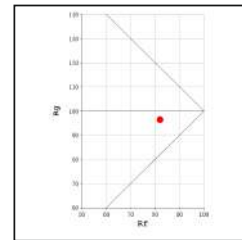

Finish FS SS

Cable Length C0.5 0.5 Meter
C1 1 Meter
CC Custom

Voltage 24V DC24V

IP Rating 68 IP68

**Shuays R-12
ERU547**

Unit : MM

Recessed Underwater Light

Illumination Options

* All degree & wattage options with photometric data available on request *
 * IP variants & list of accessories for this model available on request *

Technical Details

Housing	SS 316 (316L available on request)	LOR	~85%
Mounting	Recessed mounted	CRI (Ra)	>80
Light Source	High Power LED	MacAdam Ellipse	<3
Weight	1530gms	Luminous Efficacy	~100lm/W
Junction Temperature	Tj>75°C (To be used only submerged underwater)	Life Time	L80-B10 50,000hrs.