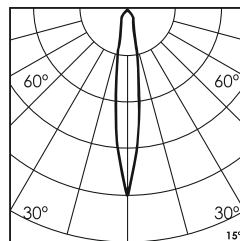

Finish FS SS

Cable Length C0.5 0.5 Meter
C1 1 Meter
CC Custom

Voltage 24V DC24V

IP Rating 68 IP68

**Shuays R-12
ERU547**

Unit : MM

Recessed Underwater Light

Illumination Options

* All degree & wattage options with photometric data available on request *
 * IP variants & list of accessories for this model available on request *

Technical Details

Housing	SS 316 (316L available on request)	LOR	~85%
Mounting	Recessed mounted	CRI (Ra)	>80
Light Source	High Power LED	MacAdam Ellipse	<3
Weight	1530gms	Luminous Efficacy	~100lm/W
Junction Temperature	Tj>75°C (To be used only submerged underwater)	Life Time	L80-B10 50,000hrs.