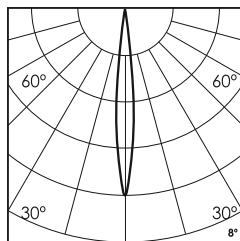

Finish FS SS

Cable Length C0.5 0.5 Meter
C1 1 Meter
CC Custom

Voltage 24V DC24V

IP Rating 68 IP68

**Shuays R-12
ERU547**

Unit : MM

Recessed Underwater Light

Illumination Options

* All degree & wattage options with photometric data available on request *
 * IP variants & list of accessories for this model available on request *

Technical Details

Housing	SS 316 (316L available on request)	LOR	~85%
Mounting	Recessed mounted	CRI (Ra)	>80
Light Source	High Power LED	MacAdam Ellipse	<3
Weight	1530gms	Luminous Efficacy	~100lm/W
Junction Temperature	Tj>75°C (To be used only submerged underwater)	Life Time	L80-B10 50,000hrs.