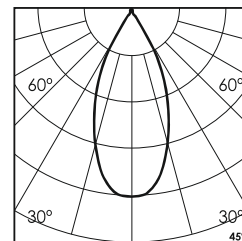

Finish FS SS

Cable Length C0.5 0.5 Meter
C1 1 Meter
CC Custom

Voltage 24V DC24V

IP Rating 68 IP68

**Shuays R-12
ERU547**

Unit : MM

Recessed Underwater Light

Illumination Options

* All degree & wattage options with photometric data available on request *
 * IP variants & list of accessories for this model available on request *

Technical Details

Housing	SS 316 (316L available on request)	LOR	~85%
Mounting	Recessed mounted	CRI (Ra)	>80
Light Source	High Power LED	MacAdam Ellipse	<3
Weight	1530gms	Luminous Efficacy	~100lm/W
Junction Temperature	Tj>75°C (To be used only submerged underwater)	Life Time	L80-B10 50,000hrs.