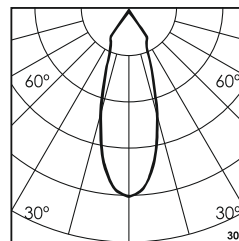

Finish FS SS

Cable Length C0.5 0.5 Meter
C1 1 Meter
CC Custom

Voltage 24V DC24V

IP Rating 68 IP68

**Shuays R-12
ERU547**

Unit : MM

Recessed Underwater Light

Illumination Options

* All degree & wattage options with photometric data available on request *
 * IP variants & list of accessories for this model available on request *

Technical Details

Housing	SS 316 (316L available on request)	LOR	~85%
Mounting	Recessed mounted	CRI (Ra)	>80
Light Source	High Power LED	MacAdam Ellipse	<3
Weight	1530gms	Luminous Efficacy	~100lm/W
Junction Temperature	Tj>75°C (To be used only submerged underwater)	Life Time	L80-B10 50,000hrs.