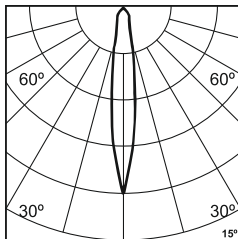

7W

520lm

2700K

15° 24°  
38°

30N	30S
30M	

7W

560lm

3000K

15° 24°  
38°

\* All degree & wattage options with photometric data available on request \*  
 \* IP variants & list of accessories for this model available on request \*

**Technical Details**

Housing	Aluminum die casting	LOR	~80%
Mounting	Spring - Ceiling mounted	UGR	<19
Light Source	Single source LED	CRI (Ra)	>80
Weight	132gms	MacAdam Ellipse	<3
Junction Temperature	Tj<75°C	Luminous Efficacy	~75lm/W
Heat Sink	Al6063	Life Time	L80-B10 50,000hrs.