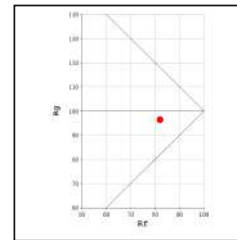

15° 24°  
38°

\* All degree & wattage options with photometric data available on request \*  
 \* IP variants & list of accessories for this model available on request \*

**Technical Details**

Housing	Aluminum die casting	LOR	~80%
Mounting	Spring - Ceiling mounted	UGR	<19
Light Source	Single source LED	CRI (Ra)	>80
Weight	132gms	MacAdam Ellipse	<3
Junction Temperature	Tj<75°C	Luminous Efficacy	~75lm/W
Heat Sink	Al6063	Life Time	L80-B10 50,000hrs.