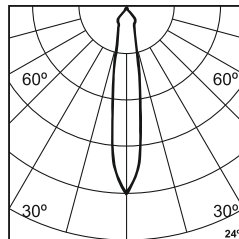

7W

520lm

2700K

15° 24°  
38°

30N	30S
30M	

7W

560lm

3000K

15° 24°  
38°

\* All degree & wattage options with photometric data available on request \*  
 \* IP variants & list of accessories for this model available on request \*

**Technical Details**

Housing	Aluminum die casting	LOR	~80%
Mounting	Spring - Ceiling mounted	UGR	<19
Light Source	Single source LED	CRI (Ra)	>80
Weight	132gms	MacAdam Ellipse	<3
Junction Temperature	Tj<75°C	Luminous Efficacy	~75lm/W
Heat Sink	Al6063	Life Time	L80-B10 50,000hrs.