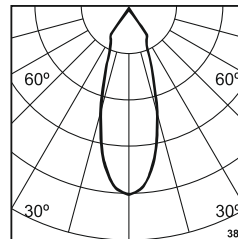

7W

520lm

2700K

15° 24°  
38°

30N	30S
30M	

7W

560lm

3000K

15° 24°  
38°

\* All degree & wattage options with photometric data available on request \*  
 \* IP variants & list of accessories for this model available on request \*

**Technical Details**

Housing	Aluminum die casting	LOR	~80%
Mounting	Spring - Ceiling mounted	UGR	<19
Light Source	Single source LED	CRI (Ra)	>80
Weight	132gms	MacAdam Ellipse	<3
Junction Temperature	Tj<75°C	Luminous Efficacy	~75lm/W
Heat Sink	Al6063	Life Time	L80-B10 50,000hrs.