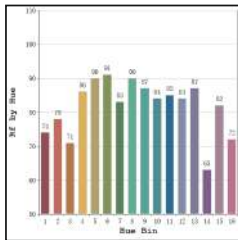

7W

520lm

2700K

15° 24°  
38°

30N	30S
30M	

7W

560lm

3000K

15° 24°  
38°

\* All degree & wattage options with photometric data available on request \*  
 \* IP variants & list of accessories for this model available on request \*

**Technical Details**

Housing	Aluminum die casting	LOR	~80%
Mounting	Spring - Ceiling mounted	UGR	<19
Light Source	Single source LED	CRI (Ra)	>80
Weight	132gms	MacAdam Ellipse	<3
Junction Temperature	Tj<75°C	Luminous Efficacy	~75lm/W
Heat Sink	Al6063	Life Time	L80-B10 50,000hrs.