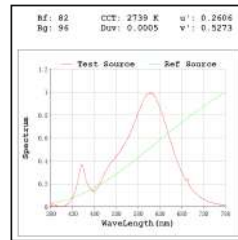

15° 24°  
38°

\* All degree & wattage options with photometric data available on request \*  
 \* IP variants & list of accessories for this model available on request \*

**Technical Details**

Housing	Aluminum die casting	LOR	~80%
Mounting	Spring - Ceiling mounted	UGR	<19
Light Source	Single source LED	CRI (Ra)	>80
Weight	132gms	MacAdam Ellipse	<3
Junction Temperature	Tj<75°C	Luminous Efficacy	~75lm/W
Heat Sink	Al6063	Life Time	L80-B10 50,000hrs.