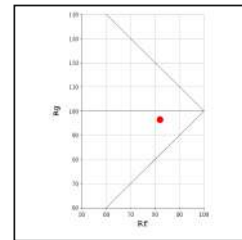

\* All degree & wattage options with photometric data available on request \*  
 \* IP variants & list of accessories for this model available on request \*

**Technical Details**

Housing	Aluminum die casting	LOR	~80%
Mounting	Spring - Ceiling mounted	UGR	<19
Light Source	Single source LED	CRI (Ra)	>80
Weight	28gms	MacAdam Ellipse	<3
Junction Temperature	Tj<75°C	Luminous Efficacy	~75lm/W
Heat Sink	Al6063	Life Time	L80-B10 50,000hrs.