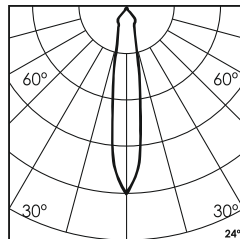

\* All degree & wattage options with photometric data available on request \*  
 \* IP variants & list of accessories for this model available on request \*

**Technical Details**

Housing	Aluminum die casting	LOR	~80%
Mounting	Spring - Ceiling mounted	UGR	<19
Light Source	Single source LED	CRI (Ra)	>80
Weight	28gms	MacAdam Ellipse	<3
Junction Temperature	Tj<75°C	Luminous Efficacy	~75lm/W
Heat Sink	Al6063	Life Time	L80-B10 50,000hrs.