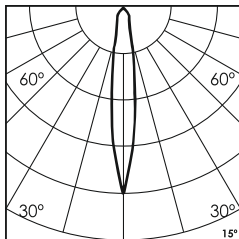

1W/3W

76lm/220lm

2700K

15° 24°  
 38°

1W/3W

80lm/240lm

3000K

15° 24°  
 38°

\* All degree & wattage options with photometric data available on request \*  
 \* IP variants & list of accessories for this model available on request \*

**Technical Details**

Housing	Aluminum die casting	LOR	~80%
Mounting	Spring - Ceiling mounted	UGR	<19
Light Source	Single source LED	CRI (Ra)	>80
Weight	28gms	MacAdam Ellipse	<3
Junction Temperature	Tj<75°C	Luminous Efficacy	~75lm/W
Heat Sink	Al6063	Life Time	L80-B10 50,000hrs.