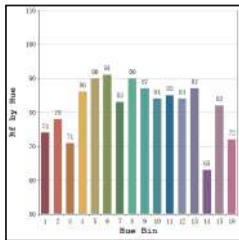

1W/3W

76lm/220lm

2700K

15° 24°  
 38°

1W/3W

80lm/240lm

3000K

15° 24°  
 38°

\* All degree & wattage options with photometric data available on request \*  
 \* IP variants & list of accessories for this model available on request \*

**Technical Details**

Housing	Aluminum die casting	LOR	~80%
Mounting	Spring - Ceiling mounted	UGR	<19
Light Source	Single source LED	CRI (Ra)	>80
Weight	28gms	MacAdam Ellipse	<3
Junction Temperature	Tj<75°C	Luminous Efficacy	~75lm/W
Heat Sink	Al6063	Life Time	L80-B10 50,000hrs.