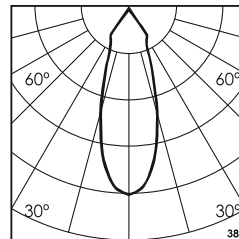

1W/3W

76lm/220lm

2700K

15° 24°  
 38°

1W/3W

80lm/240lm

3000K

15° 24°  
 38°

\* All degree & wattage options with photometric data available on request \*  
 \* IP variants & list of accessories for this model available on request \*

**Technical Details**

Housing	Aluminum die casting	LOR	~80%
Mounting	Spring - Ceiling mounted	UGR	<19
Light Source	Single source LED	CRI (Ra)	>80
Weight	28gms	MacAdam Ellipse	<3
Junction Temperature	Tj<75°C	Luminous Efficacy	~75lm/W
Heat Sink	Al6063	Life Time	L80-B10 50,000hrs.