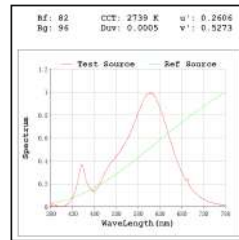

1W/3W

76lm/220lm

2700K

15° 24°  
 38°

1W/3W

80lm/240lm

3000K

15° 24°  
 38°

\* All degree & wattage options with photometric data available on request \*  
 \* IP variants & list of accessories for this model available on request \*

**Technical Details**

Housing	Aluminum die casting	LOR	~80%
Mounting	Spring - Ceiling mounted	UGR	<19
Light Source	Single source LED	CRI (Ra)	>80
Weight	28gms	MacAdam Ellipse	<3
Junction Temperature	Tj<75°C	Luminous Efficacy	~75lm/W
Heat Sink	Al6063	Life Time	L80-B10 50,000hrs.