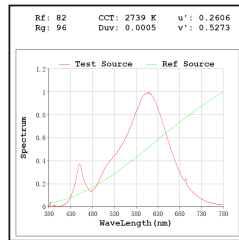

\* All degree & wattage options with photometric data available on request \*  
 \* IP variants & list of accessories for this model available on request \*

**Technical Details**

Housing	Aluminum die casting	LOR	~80%
Mounting	Bollard mounted	UGR	<19
Light Source	COB	CRI (Ra)	>80
Pole height	300mm/600mm/900mm	MacAdam Ellipse	<3
Junction Temperature	Tj<75°C	Luminous Efficacy	~75lm/W
Heat Sink	Al6063	Life Time	L80-B10 50,000hrs.