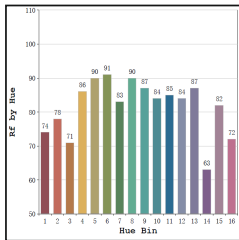

770lm

2700K

30	30
300	600
30	900

830lm

3000K

**Bollard height**

300mm 600mm  
900mm

300mm 600mm  
900mm

\* All degree & wattage options with photometric data available on request \*  
 \* IP variants & list of accessories for this model available on request \*

**Technical Details**

Housing	Aluminum die casting	LOR	~80%
Mounting	Bollard mounted	UGR	<19
Light Source	COB	CRI (Ra)	>80
Pole height	300mm/600mm/900mm	MacAdam Ellipse	<3
Junction Temperature	Tj<75°C	Luminous Efficacy	~75lm/W
Heat Sink	Al6063	Life Time	L80-B10 50,000hrs.