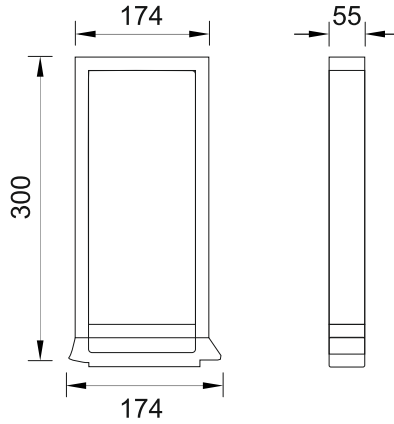

**Tomoko Bare**  
**EBL725**

**Finish Options**

- Housing  HG Grey  
 HB Black  
 HC Custom

- IP Rating  65 IP65

Unit : MM

**Bollard Light**

**Illumination Options**

27	27
300	600
27	900

770lm

2700K

30	30
300	600
30	900

830lm

3000K

**Bollard height**

300mm 600mm  
900mm

300mm 600mm  
900mm

\* All degree & wattage options with photometric data available on request \*  
 \* IP variants & list of accessories for this model available on request \*

**Technical Details**

Housing	Aluminum die casting	LOR	~80%
Mounting	Bollard mounted	UGR	<19
Light Source	COB	CRI (Ra)	>80
Pole height	300mm/600mm/900mm	MacAdam Ellipse	<3
Junction Temperature	Tj<75°C	Luminous Efficacy	~75lm/W
Heat Sink	Al6063	Life Time	L80-B10 50,000hrs.