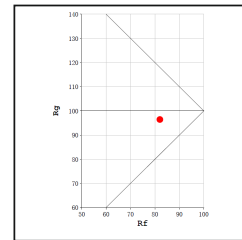

\* All degree & wattage options with photometric data available on request \*  
 \* IP variants & list of accessories for this model available on request \*

**Technical Details**

Housing	Aluminum die casting	LOR	~80%
Mounting	Bollard mounted	UGR	<19
Light Source	COB	CRI (Ra)	>80
Pole height	300mm/600mm/900mm	MacAdam Ellipse	<3
Junction Temperature	Tj<75°C	Luminous Efficacy	~75lm/W
Heat Sink	Al6063	Life Time	L80-B10 50,000hrs.