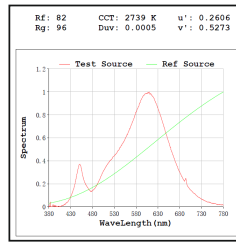

* All degree & wattage options with photometric data available on request *
 * IP variants & list of accessories for this model available on request *

Technical Details

Housing	Aluminum die casting	LOR	~80%
Mounting	Bollard mounted	UGR	<19
Light Source	COB	CRI (Ra)	>80
Pole height	600mm	MacAdam Ellipse	<3
Junction Temperature	Tj<75°C	Luminous Efficacy	~75lm/W
Heat Sink	Al6063	Life Time	L80-B10 50,000hrs.