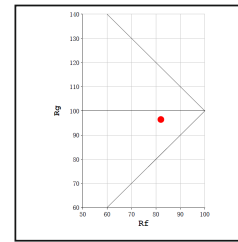

* All degree & wattage options with photometric data available on request *
 * IP variants & list of accessories for this model available on request *

Technical Details

Housing	Aluminum die casting	LOR	~80%
Mounting	Bollard mounted	UGR	<19
Light Source	COB	CRI (Ra)	>80
Pole height	600mm	MacAdam Ellipse	<3
Junction Temperature	Tj<75°C	Luminous Efficacy	~75lm/W
Heat Sink	Al6063	Life Time	L80-B10 50,000hrs.