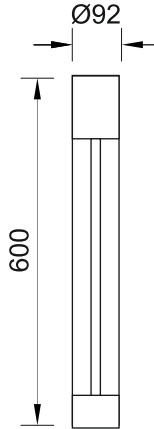

Tomoko Multi
EBL728

Finish Options

Housing HG Grey
 HB Black
 HC Custom

IP Rating 65 IP65

Unit : MM

Bollard Light

Illumination Options

8W

750lm

2700K

Bollard height

600mm

8W

810lm

3000K

600mm

* All degree & wattage options with photometric data available on request *
 * IP variants & list of accessories for this model available on request *

Technical Details

Housing	Aluminum die casting	LOR	~80%
Mounting	Bollard mounted	UGR	<19
Light Source	COB	CRI (Ra)	>80
Pole height	600mm	MacAdam Ellipse	<3
Junction Temperature	Tj<75°C	Luminous Efficacy	~75lm/W
Heat Sink	Al6063	Life Time	L80-B10 50,000hrs.

Accessories

Power Options

- N Non Dimmable
- P Phase Cut Dimming
- A 0-10/ 1-10V Analog
- D DALI Dimming

Other Products in this Series

Ordering code : EBLxxx(model no)-Hx(housing)-xx(IP)-xxxxxx(watt+cct+bollard height)-x(dimming)
 Example : {728} {HG} {65} {827600} {A}