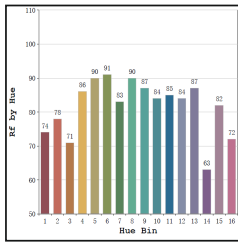

* All degree & wattage options with photometric data available on request *
 * IP variants & list of accessories for this model available on request *

Technical Details

Housing	Aluminum die casting	LOR	~80%
Mounting	Bollard mounted	UGR	<19
Light Source	COB	CRI (Ra)	>80
Pole height	600mm	MacAdam Ellipse	<3
Junction Temperature	Tj<75°C	Luminous Efficacy	~75lm/W
Heat Sink	Al6063	Life Time	L80-B10 50,000hrs.