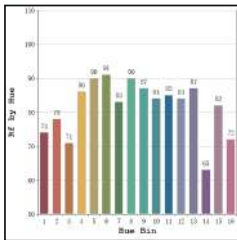

1220lm

2700K

100°

20W

1260lm

3000K

100°

\* All degree & wattage options with photometric data available on request \*  
 \* IP variants & list of accessories for this model available on request \*

**Technical Details**

Housing	Aluminum die casting	LOR	~80%
Mounting	Spring - Ceiling mounted	UGR	<19
Light Source	SMD	CRI (Ra)	>80
Weight	380gms	MacAdam Ellipse	<3
Junction Temperature	Tj<75°C	Luminous Efficacy	~75lm/W
Heat Sink	Al6063	Life Time	L80-B10 50,000hrs.