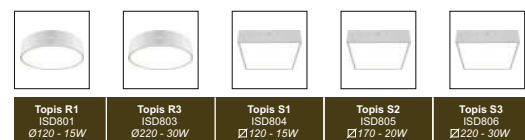

Other Products in this Series

Ordering code : ISDxxx(model no)-Hx(Housing)-xx(IP)-xxxxx(watt+cct+beam angle)-x(dimming)
Example : (802) (HW) (20) (2027W) (A)