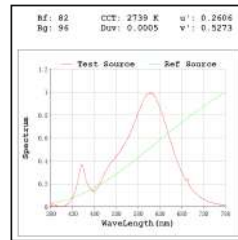

1220lm

2700K

100°

20W

1260lm

3000K

100°

\* All degree & wattage options with photometric data available on request \*  
 \* IP variants & list of accessories for this model available on request \*

**Technical Details**

Housing	Aluminum die casting	LOR	~80%
Mounting	Spring - Ceiling mounted	UGR	<19
Light Source	SMD	CRI (Ra)	>80
Weight	380gms	MacAdam Ellipse	<3
Junction Temperature	Tj<75°C	Luminous Efficacy	~75lm/W
Heat Sink	Al6063	Life Time	L80-B10 50,000hrs.