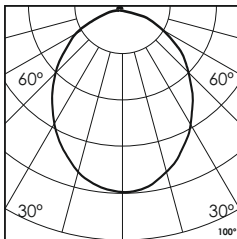

1220lm

2700K

100°

20W

1260lm

3000K

100°

\* All degree & wattage options with photometric data available on request \*  
 \* IP variants & list of accessories for this model available on request \*