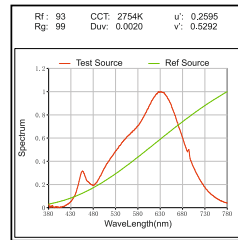

LFS455/456/457
6W/12W/24W/M
 6W 12W 24W

27 470/940/1880lm/m

2700K

40 530/1060/2120lm/m 4000K

Diffused

30 500/1000/2000lm/m

3000K

65 620/1240/2480lm/m 6500K

Technical Details

Housing material	Aluminum Extruded	Number of LED's per meter	30/60/120LED's
Diffuser material	PMMA	CRI	>90
Mounting	Recessed mounted	MacAdam Ellipse	<3
Weight	365gms per 1000mm	Luminous Efficacy	110lm/W@3000k
Junction Temperature	Tj<75 Degree	Lumens per meter	660/1320/2640lm/M@3000k
		Life Time	L80-B10 50,000hrs.