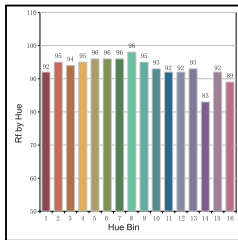

**Trax Two Gyp1
LPL511**

Finish Options

- Housing Finish
- HA Al. Anodised
 - HW White
 - HB Black
 - HC Custom

- Length
- L10 1000 MM
 - L20 2000 MM
 - LC Custom

- IP Rating 20 IP20

Unit : MM

Linear LED Light - To be used with Svelte Series flexible strip

LFS455/456/457
6W/12W/24W/M
 6W 12W 24W

27 470/940/1880lm/m

2700K

40 530/1060/2120lm/m 4000K

Diffused

30 500/1000/2000lm/m

3000K

65 620/1240/2480lm/m 6500K

Technical Details

Housing material	Aluminum Extruded	Number of LED's per meter	30/60/120LED's
Diffuser material	PMMA	CRI	>90
Mounting	Recessed mounted	MacAdam Ellipse	<3
Weight	365gms per 1000mm	Luminous Efficacy	110lm/W@3000k
Junction Temperature	Tj<75 Degree	Lumens per meter	660/1320/2640lm/M@3000k
		Life Time	L80-B10 50,000hrs.