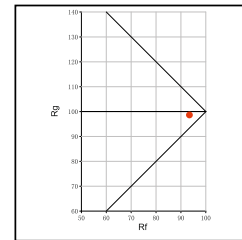

Technical Details

Housing material	Aluminum Extruded	Number of LED's per meter	30/60/120LED's
Diffuser material	PMMA	CRI	>90
Mounting	Recessed mounted	MacAdam Ellipse	<3
Weight	365gms per 1000mm	Luminous Efficacy	110lm/W@3000k
Junction Temperature	Tj<75 Degree	Lumens per meter	660/1320/2640lm/M@3000k
		Life Time	L80-B10 50,000hrs.