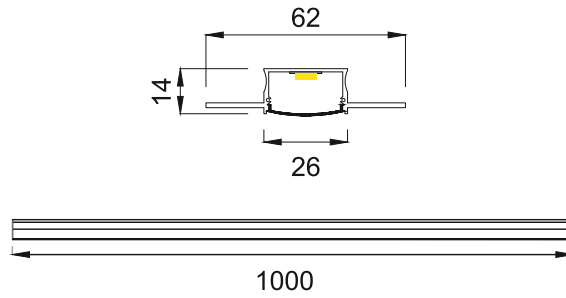

**Trax Two Gyp1
LPL511**

Finish Options

- Housing Finish
- HA Al. Anodised
 - HW White
 - HB Black
 - HC Custom

- Length
- L10 1000 MM
 - L20 2000 MM
 - LC Custom

- IP Rating 20 IP20

Unit : MM

Linear LED Light - To be used with Svelte Series flexible strip

Technical Details

Housing material	Aluminum Extruded	Number of LED's per meter	30/60/120LED's
Diffuser material	PMMA	CRI	>90
Mounting	Recessed mounted	MacAdam Ellipse	<3
Weight	365gms per 1000mm	Luminous Efficacy	110lm/W@3000k
Junction Temperature	Tj<75 Degree	Lumens per meter	660/1320/2640lm/M@3000k
		Life Time	L80-B10 50,000hrs.