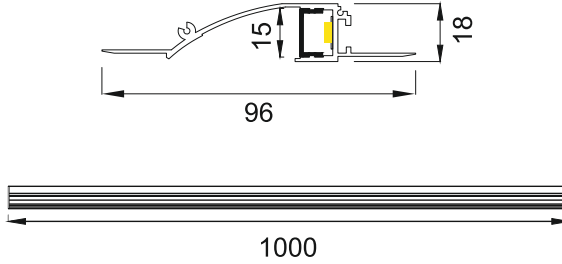

**Trax Two Gyp4  
LPL530**

**Finish Options**

- Housing Finish**
- HA Al. Anodised
  - HW White
  - HB Black
  - HC Custom

- Length**
- L10 1000 MM
  - L20 2000 MM
  - LC Custom

- IP Rating**
- 20 IP20

Unit : MM

**Linear LED Light - To be used with Svelte Series flexible strip**

 <b>LFS455/456/457</b> 6W/12W/24W/M <input type="checkbox"/> 6W <input type="checkbox"/> 12W <input type="checkbox"/> 24W	<input type="checkbox"/> 27  450/900/1800lm/m	 2700K	<input type="checkbox"/> 40  510/1020/2040lm/m	 4000K
 <b>Diffused</b>	<input type="checkbox"/> 30  480/960/1920lm/m	 3000K	<input type="checkbox"/> 65  600/1200/2400lm/m	 6500K

**Technical Details**

Housing material	Aluminum Extruded	Number of LED's per meter	30/60/120LED's
Diffuser material	PMMA	CRI	>90
Mounting	Recessed mounted	MacAdam Ellipse	<3
Weight	850gms per 1000mm	Luminous Efficacy	110lm/W@3000k
Junction Temperature	Tj<75 Degree	Lumens per meter	660/1320/2640lm/M@3000k
		Life Time	L80-B10 50,000hrs.