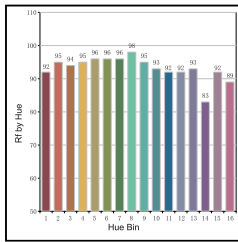

**Trax Two Gyp4  
LPL530**

**Finish Options**

- Housing Finish**
- HA Al. Anodised
  - HW White
  - HB Black
  - HC Custom

- Length**
- L10 1000 MM
  - L20 2000 MM
  - LC Custom

- IP Rating**
- 20 IP20

Unit : MM

**Linear LED Light - To be used with Svelte Series flexible strip**

 <b>LFS455/456/457</b> 6W/12W/24W/M <input type="checkbox"/> 6W <input type="checkbox"/> 12W <input type="checkbox"/> 24W	<input type="checkbox"/> 27  450/900/1800lm/m	 2700K	<input type="checkbox"/> 40  510/1020/2040lm/m	 4000K
 <b>Diffused</b>	<input type="checkbox"/> 30  480/960/1920lm/m	 3000K	<input type="checkbox"/> 65  600/1200/2400lm/m	 6500K

**Technical Details**

Housing material	Aluminum Extruded	Number of LED's per meter	30/60/120LED's
Diffuser material	PMMA	CRI	>90
Mounting	Recessed mounted	MacAdam Ellipse	<3
Weight	850gms per 1000mm	Luminous Efficacy	110lm/W@3000k
Junction Temperature	Tj<75 Degree	Lumens per meter	660/1320/2640lm/M@3000k
		Life Time	L80-B10 50,000hrs.