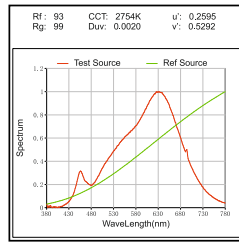

**Trax Two Gyp4  
LPL530**

**Finish Options**

- Housing Finish**
- HA Al. Anodised
  - HW White
  - HB Black
  - HC Custom

- Length**
- L10 1000 MM
  - L20 2000 MM
  - LC Custom

- IP Rating**
- 20 IP20

Unit : MM

**Linear LED Light - To be used with Svelte Series flexible strip**

 <b>LFS455/456/457</b> 6W/12W/24W/M <input type="checkbox"/> 6W <input type="checkbox"/> 12W <input type="checkbox"/> 24W	<input type="checkbox"/> 27  450/900/1800lm/m	 2700K	<input type="checkbox"/> 40  510/1020/2040lm/m	 4000K
 <b>Diffused</b>	<input type="checkbox"/> 30  480/960/1920lm/m	 3000K	<input type="checkbox"/> 65  600/1200/2400lm/m	 6500K

**Technical Details**

Housing material	Aluminum Extruded	Number of LED's per meter	30/60/120LED's
Diffuser material	PMMA	CRI	>90
Mounting	Recessed mounted	MacAdam Ellipse	<3
Weight	850gms per 1000mm	Luminous Efficacy	110lm/W@3000k
Junction Temperature	Tj<75 Degree	Lumens per meter	660/1320/2640lm/M@3000k
		Life Time	L80-B10 50,000hrs.