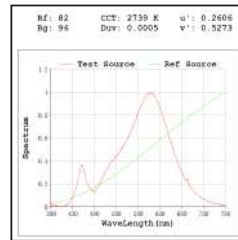

Illumination Options

- 27
- 27

8W

640lm

2700K

- 30
- 30

8W

680lm

3000K

* All degree & wattage options with photometric data available on request *
* IP variants & list of accessories for this model available on request *

Technical Details

Housing	Aluminum die casting	LOR	~75%
Mounting	Wall mounted	UGR	<19
Light Source	SMD	CRI (Ra)	>80
Weight	780gms	MacAdam Ellipse	<3
Junction Temperature	Tj<75°C	Luminous Efficacy	~70lm/W
Heat Sink	Al6063	Life Time	L80-B10 50,000hrs.