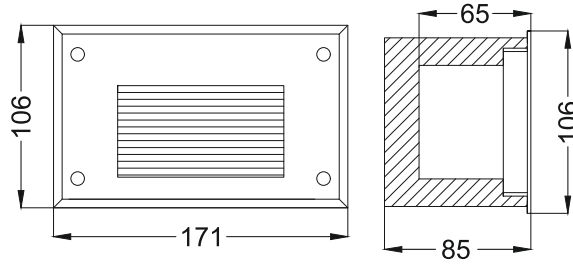

**Willow Down
ERW696**

Wall Recessed

160x85

Finish Options

- Housing
- HG Grey
 - HB Black
 - HC Custom

- IP Rating
- 65 IP65

Unit : MM

Recessed Wall Light

3000K

* All degree & wattage options with photometric data available on request *
* IP variants & list of accessories for this model available on request *

Technical Details

Housing	Aluminum die casting	LOR	~75%
Mounting	Wall mounted	UGR	<19
Light Source	SMD	CRI (Ra)	>80
Weight	780gms	MacAdam Ellipse	<3
Junction Temperature	Tj<75°C	Luminous Efficacy	~70lm/W
Heat Sink	Al6063	Life Time	L80-B10 50,000hrs.