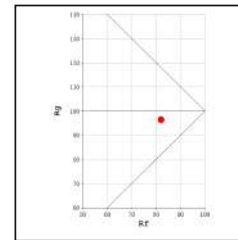

3000K

* All degree & wattage options with photometric data available on request *
* IP variants & list of accessories for this model available on request *

Technical Details

Housing	Aluminum die casting	LOR	~75%
Mounting	Wall mounted	UGR	<19
Light Source	SMD	CRI (Ra)	>80
Weight	780gms	MacAdam Ellipse	<3
Junction Temperature	Tj<75°C	Luminous Efficacy	~70lm/W
Heat Sink	Al6063	Life Time	L80-B10 50,000hrs.