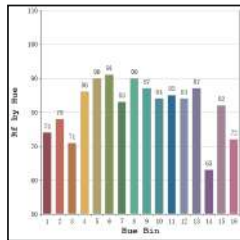

**Willow Down
ERW696**

Wall Recessed

160x85

Finish Options

- Housing
- HG Grey
 - HB Black
 - HC Custom

- IP Rating
- 65 IP65

Unit : MM

Recessed Wall Light

Illumination Options

- 27
- 27

8W

640lm

2700K

- 30
- 30

8W

680lm

3000K

* All degree & wattage options with photometric data available on request *
* IP variants & list of accessories for this model available on request *

Technical Details

Housing	Aluminum die casting	LOR	~75%
Mounting	Wall mounted	UGR	<19
Light Source	SMD	CRI (Ra)	>80
Weight	780gms	MacAdam Ellipse	<3
Junction Temperature	Tj<75°C	Luminous Efficacy	~70lm/W
Heat Sink	Al6063	Life Time	L80-B10 50,000hrs.