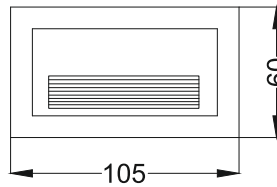

**Willow Plane
ERW622**

Finish Options

Housing HG Grey
 HB Black
 HC Custom

IP Rating 65 IP65

Wall Recessed

95x50

Unit : MM

Recessed Wall Light

425lm

CCT
 K

3000K

* All degree & wattage options with photometric data available on request *
* IP variants & list of accessories for this model available on request *

Technical Details

Housing	Aluminum die casting	LOR	~75%
Mounting	Wall mounted	UGR	<19
Light Source	SMD	CRI (Ra)	>80
Weight	310gms	MacAdam Ellipse	<3
Junction Temperature	Tj<75°C	Luminous Efficacy	~70lm/W
Heat Sink	Al6063	Life Time	L80-B10 50,000hrs.