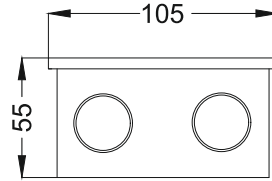

**Willow Plane
ERW622**

Finish Options

Housing HG Grey
 HB Black
 HC Custom

IP Rating 65 IP65

Wall Recessed

95x50

Unit : MM

Recessed Wall Light

425lm

CCT
 K

3000K

* All degree & wattage options with photometric data available on request *
* IP variants & list of accessories for this model available on request *

Technical Details

Housing	Aluminum die casting	LOR	~75%
Mounting	Wall mounted	UGR	<19
Light Source	SMD	CRI (Ra)	>80
Weight	310gms	MacAdam Ellipse	<3
Junction Temperature	Tj<75°C	Luminous Efficacy	~70lm/W
Heat Sink	Al6063	Life Time	L80-B10 50,000hrs.