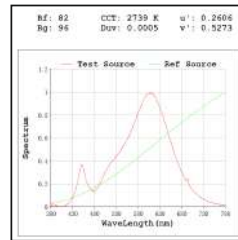

Illumination Options

27
 27

5W

400lm

CCT
 K

2700K

30
 30

5W

425lm

CCT
 K

3000K

* All degree & wattage options with photometric data available on request *
* IP variants & list of accessories for this model available on request *

Technical Details

Housing	Aluminum die casting	LOR	~75%
Mounting	Wall mounted	UGR	<19
Light Source	SMD	CRI (Ra)	>80
Weight	310gms	MacAdam Ellipse	<3
Junction Temperature	Tj<75°C	Luminous Efficacy	~70lm/W
Heat Sink	Al6063	Life Time	L80-B10 50,000hrs.