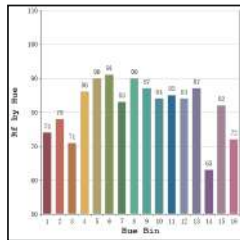

Illumination Options

27
 27

5W

400lm

CCT
 K

2700K

30
 30

5W

425lm

CCT
 K

3000K

* All degree & wattage options with photometric data available on request *
* IP variants & list of accessories for this model available on request *

Technical Details

Housing	Aluminum die casting	LOR	~75%
Mounting	Wall mounted	UGR	<19
Light Source	SMD	CRI (Ra)	>80
Weight	310gms	MacAdam Ellipse	<3
Junction Temperature	Tj<75°C	Luminous Efficacy	~70lm/W
Heat Sink	Al6063	Life Time	L80-B10 50,000hrs.