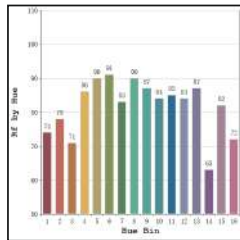

- 27
 27

8W

656lm

- CCT
 K

2700K

- 30
 30

8W

680lm

- CCT
 K

3000K

* All degree & wattage options with photometric data available on request *
 * IP variants & list of accessories for this model available on request *

Technical Details

Housing	Aluminum die casting	LOR	~75%
Mounting	Wall mounted	UGR	<19
Light Source	SMD	CRI (Ra)	>80
Weight	330gms	MacAdam Ellipse	<3
Junction Temperature	Tj<75°C	Luminous Efficacy	~70lm/W
Heat Sink	Al6063	Life Time	L80-B10 50,000hrs.