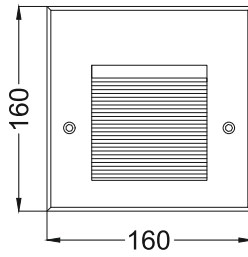

**Willow Square
ERW699**

Wall Recessed

Finish Options

- Housing HG Grey
 HB Black
 HC Custom

- IP Rating 65 IP65

Unit : MM

Recessed Wall Light

Illumination Options

- CCT
 K

3000K

* All degree & wattage options with photometric data available on request *
 * IP variants & list of accessories for this model available on request *

Technical Details

Housing	Aluminum die casting	LOR	~75%
Mounting	Wall mounted	UGR	<19
Light Source	SMD	CRI (Ra)	>80
Weight	330gms	MacAdam Ellipse	<3
Junction Temperature	Tj<75°C	Luminous Efficacy	~70lm/W
Heat Sink	Al6063	Life Time	L80-B10 50,000hrs.