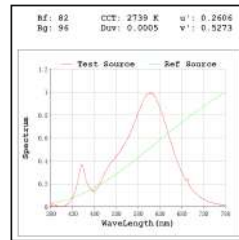

- 27
 27

8W

656lm

- CCT
 K

2700K

- 30
 30

8W

680lm

- CCT
 K

3000K

* All degree & wattage options with photometric data available on request *
 * IP variants & list of accessories for this model available on request *

Technical Details

Housing	Aluminum die casting	LOR	~75%
Mounting	Wall mounted	UGR	<19
Light Source	SMD	CRI (Ra)	>80
Weight	330gms	MacAdam Ellipse	<3
Junction Temperature	Tj<75°C	Luminous Efficacy	~70lm/W
Heat Sink	Al6063	Life Time	L80-B10 50,000hrs.