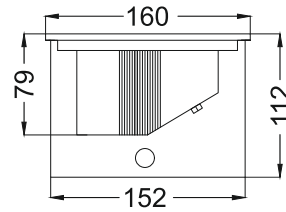

**Willow Square
ERW699**

Wall Recessed

Finish Options

- Housing HG Grey
 HB Black
 HC Custom

- IP Rating 65 IP65

Unit : MM

Recessed Wall Light

Illumination Options

- CCT
 K

3000K

* All degree & wattage options with photometric data available on request *
 * IP variants & list of accessories for this model available on request *

Technical Details

Housing	Aluminum die casting	LOR	~75%
Mounting	Wall mounted	UGR	<19
Light Source	SMD	CRI (Ra)	>80
Weight	330gms	MacAdam Ellipse	<3
Junction Temperature	Tj<75°C	Luminous Efficacy	~70lm/W
Heat Sink	Al6063	Life Time	L80-B10 50,000hrs.