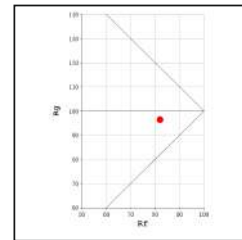

* All degree & wattage options with photometric data available on request *
 * IP variants & list of accessories for this model available on request *

Technical Details

Housing	Aluminum die casting	LOR	~75%
Mounting	Wall mounted	UGR	<19
Light Source	SMD	CRI (Ra)	>80
Weight	785gms	MacAdam Ellipse	<3
Junction Temperature	Tj<75°C	Luminous Efficacy	~70lm/W
Heat Sink	Al6063	Life Time	L80-B10 50,000hrs.