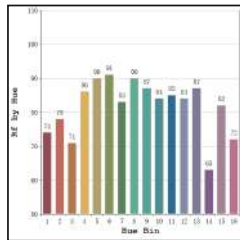

- 27
 27

8W

650lm

2700K

- 30
 30

8W

690lm

3000K

* All degree & wattage options with photometric data available on request *
 * IP variants & list of accessories for this model available on request *

Technical Details

Housing	Aluminum die casting	LOR	~75%
Mounting	Wall mounted	UGR	<19
Light Source	SMD	CRI (Ra)	>80
Weight	785gms	MacAdam Ellipse	<3
Junction Temperature	Tj<75°C	Luminous Efficacy	~70lm/W
Heat Sink	Al6063	Life Time	L80-B10 50,000hrs.