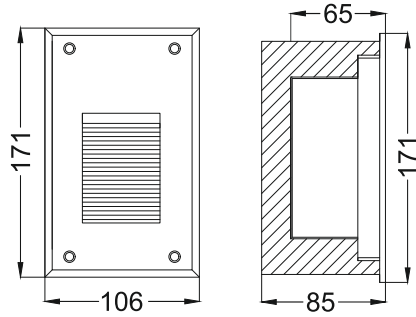

**Willow UP
ERW697**

Wall Recessed

Finish Options

- Housing HG Grey
 HB Black
 HC Custom

- IP Rating 65 IP65

Unit : MM

Recessed Wall Light

Illumination Options

* All degree & wattage options with photometric data available on request *
 * IP variants & list of accessories for this model available on request *

Technical Details

Housing	Aluminum die casting	LOR	~75%
Mounting	Wall mounted	UGR	<19
Light Source	SMD	CRI (Ra)	>80
Weight	785gms	MacAdam Ellipse	<3
Junction Temperature	Tj<75°C	Luminous Efficacy	~70lm/W
Heat Sink	Al6063	Life Time	L80-B10 50,000hrs.