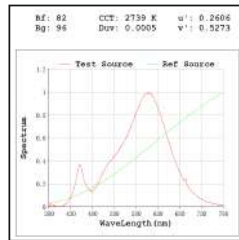

* All degree & wattage options with photometric data available on request *
 * IP variants & list of accessories for this model available on request *

Technical Details

Housing	Aluminum die casting	LOR	~75%
Mounting	Wall mounted	UGR	<19
Light Source	SMD	CRI (Ra)	>80
Weight	785gms	MacAdam Ellipse	<3
Junction Temperature	Tj<75°C	Luminous Efficacy	~70lm/W
Heat Sink	Al6063	Life Time	L80-B10 50,000hrs.