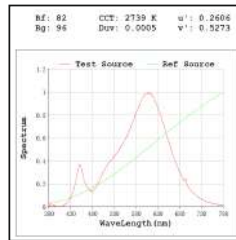

- 27  
 27

6W

330lm

2700K

- 30  
 30

6W

360lm

3000K

\* All degree & wattage options with photometric data available on request \*  
 \* IP variants & list of accessories for this model available on request \*

**Technical Details**

Housing	Aluminum die casting	LOR	~75%
Mounting	Wall mounted	UGR	<19
Light Source	SMD	CRI (Ra)	>80
Weight	270gms	MacAdam Ellipse	<3
Junction Temperature	Tj<75°C	Luminous Efficacy	~70lm/W
Heat Sink	Al6063	Life Time	L80-B10 50,000hrs.