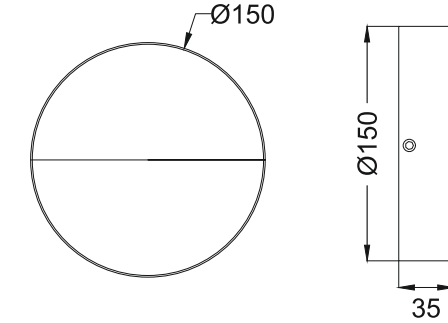

**Willow Wall R**  
**ESW700**

Wall Surface

**Finish Options**

- Housing  HG Grey  
 HB Black  
 HC Custom

- IP Rating  65 IP65

Unit : MM

**Surface Wall Light**

**Illumination Options**

\* All degree & wattage options with photometric data available on request \*  
 \* IP variants & list of accessories for this model available on request \*

**Technical Details**

Housing	Aluminum die casting	LOR	~75%
Mounting	Wall mounted	UGR	<19
Light Source	SMD	CRI (Ra)	>80
Weight	270gms	MacAdam Ellipse	<3
Junction Temperature	Tj<75°C	Luminous Efficacy	~70lm/W
Heat Sink	Al6063	Life Time	L80-B10 50,000hrs.