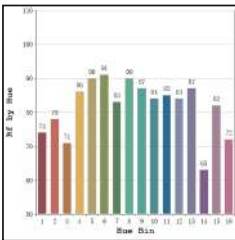

- 27  
 27

6W

330lm

2700K

- 30  
 30

6W

360lm

3000K

\* All degree & wattage options with photometric data available on request \*  
 \* IP variants & list of accessories for this model available on request \*

**Technical Details**

Housing	Aluminum die casting	LOR	~75%
Mounting	Wall mounted	UGR	<19
Light Source	SMD	CRI (Ra)	>80
Weight	270gms	MacAdam Ellipse	<3
Junction Temperature	Tj<75°C	Luminous Efficacy	~70lm/W
Heat Sink	Al6063	Life Time	L80-B10 50,000hrs.