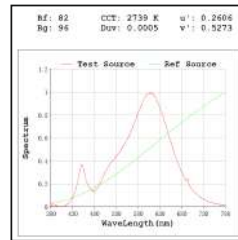

- 27
 27

6W

330lm

2700K

- 30
 30

6W

360lm

3000K

* All degree & wattage options with photometric data available on request *
 * IP variants & list of accessories for this model available on request *

Technical Details

Housing	Aluminum die casting	LOR	~75%
Mounting	Wall mounted	UGR	<19
Light Source	SMD	CRI (Ra)	>80
Weight	480gms	MacAdam Ellipse	<3
Junction Temperature	Tj<75°C	Luminous Efficacy	~70lm/W
Heat Sink	Al6063	Life Time	L80-B10 50,000hrs.