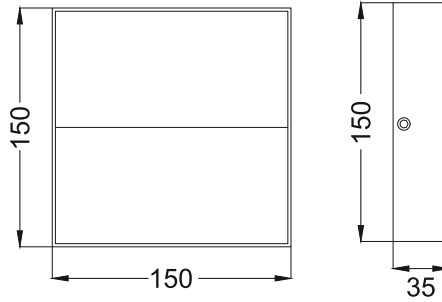

Willow Wall S
ESW701

Wall Surface

Finish Options

- Housing HG Grey
 HB Black
 HC Custom

- IP Rating 65 IP65

Unit : MM

Surface Wall Light

Illumination Options

* All degree & wattage options with photometric data available on request *
 * IP variants & list of accessories for this model available on request *

Technical Details

Housing	Aluminum die casting	LOR	~75%
Mounting	Wall mounted	UGR	<19
Light Source	SMD	CRI (Ra)	>80
Weight	480gms	MacAdam Ellipse	<3
Junction Temperature	Tj<75°C	Luminous Efficacy	~70lm/W
Heat Sink	Al6063	Life Time	L80-B10 50,000hrs.