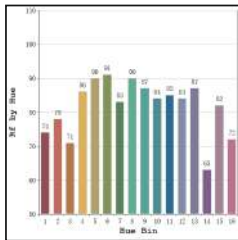

Willow Wall S
ESW701

Wall Surface

Finish Options

- Housing HG Grey
 HB Black
 HC Custom

- IP Rating 65 IP65

Unit : MM

Surface Wall Light

Illumination Options

- 27
 27

6W

330lm

2700K

- 30
 30

6W

360lm

3000K

* All degree & wattage options with photometric data available on request *
 * IP variants & list of accessories for this model available on request *

Technical Details

Housing	Aluminum die casting	LOR	~75%
Mounting	Wall mounted	UGR	<19
Light Source	SMD	CRI (Ra)	>80
Weight	480gms	MacAdam Ellipse	<3
Junction Temperature	Tj<75°C	Luminous Efficacy	~70lm/W
Heat Sink	Al6063	Life Time	L80-B10 50,000hrs.