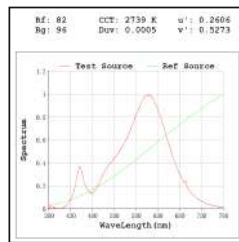

**X'uber Round
IRD761**

Finish Options

- Trim**
- TW White
 - TB Black
 - TC Custom
- Baffle**
- BW White
 - BB Black
 - BC Custom
- IP Rating**
- 20 IP20
 - 44 IP44

Unit : MM

Recessed Fixed Wallwash Downlight

Illumination Options

- | | | | | | | | | |
|------------------------------|--|---------|--|--------------|--|-------|--|------------|
| <input type="checkbox"/> 27A | | 10W/15W | | 750lm/1125lm | | 2700K | | Asymmetric |
| <input type="checkbox"/> 30A | | 10W/15W | | 800lm/1200lm | | 3000K | | Asymmetric |

* All degree & wattage options with photometric data available on request *
 * IP variants & list of accessories for this model available on request *

Technical Details

Housing	Aluminum die casting	LOR	~80%
Mounting	Spring - Ceiling mounted	UGR	<19
Light Source	Single source LED	CRI (Ra)	>80
Weight	300/350gms	MacAdam Ellipse	<3
Junction Temperature	Tj<75°C	Luminous Efficacy	~75lm/W
Heat Sink	Al6063	Life Time	L80-B10 50,000hrs.