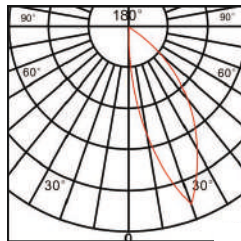

* All degree & wattage options with photometric data available on request *
* IP variants & list of accessories for this model available on request *

Technical Details

Housing	Aluminum die casting	LOR	~80%
Mounting	Spring - Ceiling mounted	UGR	<19
Light Source	Single source LED	CRI (Ra)	>80
Weight	300/350gms	MacAdam Ellipse	<3
Junction Temperature	Tj<75°C	Luminous Efficacy	~75lm/W
Heat Sink	Al6063	Life Time	L80-B10 50,000hrs.

Accessories

1. **Power Options**
2. ☐ N Non Dimmable
   - ☐ P Phase Cut Dimming
   - ☐ A 0-10/ 1-10V Analog
   - ☐ D DALI Dimming

Other Products in this Series

Ordering code : IRDxxx(model no)-Tx(trim)-Bx(baffle)-xx(IP)-xxxx(watt+cct+beam angle)-x(dimming)
Example : {761} {TW} {BW} {20} {727S} {A}