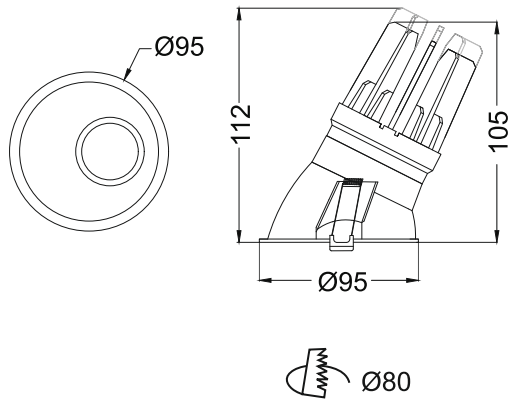

**X'uber Round
IRD761**

Finish Options

- Trim**
- TW White
 - TB Black
 - TC Custom
- Baffle**
- BW White
 - BB Black
 - BC Custom
- IP Rating**
- 20 IP20
 - 44 IP44

Unit : MM

Recessed Fixed Wallwash Downlight

* All degree & wattage options with photometric data available on request *
 * IP variants & list of accessories for this model available on request *

Technical Details

Housing	Aluminum die casting	LOR	~80%
Mounting	Spring - Ceiling mounted	UGR	<19
Light Source	Single source LED	CRI (Ra)	>80
Weight	300/350gms	MacAdam Ellipse	<3
Junction Temperature	Tj<75°C	Luminous Efficacy	~75lm/W
Heat Sink	Al6063	Life Time	L80-B10 50,000hrs.