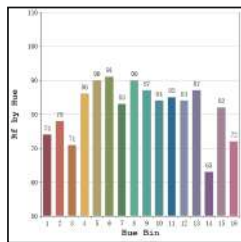

**X'uber Round
IRD761**

Finish Options

- Trim**
- TW White
 - TB Black
 - TC Custom
- Baffle**
- BW White
 - BB Black
 - BC Custom
- IP Rating**
- 20 IP20
 - 44 IP44

Unit : MM

Recessed Fixed Wallwash Downlight

Illumination Options

- | | | | | | | | | |
|------------------------------|--|---------|--|--------------|--|-------|--|------------|
| <input type="checkbox"/> 27A | | 10W/15W | | 750lm/1125lm | | 2700K | | Asymmetric |
| <input type="checkbox"/> 30A | | 10W/15W | | 800lm/1200lm | | 3000K | | Asymmetric |

* All degree & wattage options with photometric data available on request *
 * IP variants & list of accessories for this model available on request *

Technical Details

Housing	Aluminum die casting	LOR	~80%
Mounting	Spring - Ceiling mounted	UGR	<19
Light Source	Single source LED	CRI (Ra)	>80
Weight	300/350gms	MacAdam Ellipse	<3
Junction Temperature	Tj<75°C	Luminous Efficacy	~75lm/W
Heat Sink	Al6063	Life Time	L80-B10 50,000hrs.