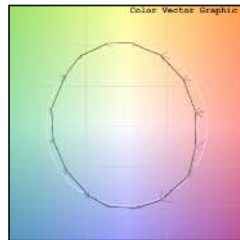

10W/15W

750lm/1125lm

2700K

Asymmetric

10W/15W

800lm/1200lm

3000K

Asymmetric