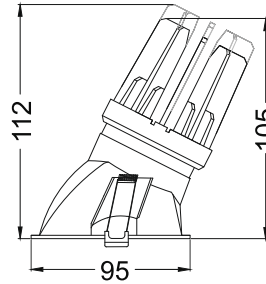

X'uber Square
IRD762

Finish Options

- Trim TW White
 TB Black
 TC Custom

- Baffle BW White
 BB Black
 BC Custom

- IP Rating 20 IP20
 44 IP44

Unit : MM

Recessed Fixed Wallwash Downlight

Illumination Options

* All degree & wattage options with photometric data available on request *
 * IP variants & list of accessories for this model available on request *

Technical Details

Housing	Aluminum die casting	LOR	~80%
Mounting	Spring - Ceiling mounted	UGR	<19
Light Source	Single source LED	CRI (Ra)	>80
Weight	300/350gms	MacAdam Ellipse	<3
Junction Temperature	Tj<75°C	Luminous Efficacy	~75lm/W
Heat Sink	Al6063	Life Time	L80-B10 50,000hrs.