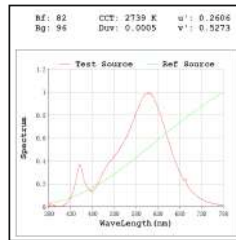

10W/15W

750lm/1125lm

2700K

Asymmetric

10W/15W

800lm/1200lm

3000K

Asymmetric

* All degree & wattage options with photometric data available on request *
 * IP variants & list of accessories for this model available on request *

Technical Details

Housing	Aluminum die casting	LOR	~80%
Mounting	Spring - Ceiling mounted	UGR	<19
Light Source	Single source LED	CRI (Ra)	>80
Weight	300/350gms	MacAdam Ellipse	<3
Junction Temperature	Tj<75°C	Luminous Efficacy	~75lm/W
Heat Sink	Al6063	Life Time	L80-B10 50,000hrs.