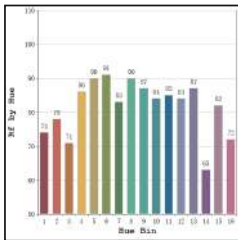

10W/15W

750lm/1125lm

2700K

Asymmetric

10W/15W

800lm/1200lm

3000K

Asymmetric

* All degree & wattage options with photometric data available on request *
 * IP variants & list of accessories for this model available on request *

Technical Details

Housing	Aluminum die casting	LOR	~80%
Mounting	Spring - Ceiling mounted	UGR	<19
Light Source	Single source LED	CRI (Ra)	>80
Weight	300/350gms	MacAdam Ellipse	<3
Junction Temperature	Tj<75°C	Luminous Efficacy	~75lm/W
Heat Sink	Al6063	Life Time	L80-B10 50,000hrs.