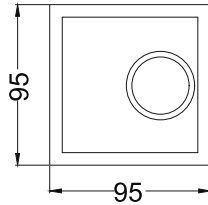

X'uber Square
IRD762

Finish Options

- Trim TW White
 TB Black
 TC Custom

- Baffle BW White
 BB Black
 BC Custom

- IP Rating 20 IP20
 44 IP44

Unit : MM

Recessed Fixed Wallwash Downlight

Illumination Options

* All degree & wattage options with photometric data available on request *
 * IP variants & list of accessories for this model available on request *

Technical Details

Housing	Aluminum die casting	LOR	~80%
Mounting	Spring - Ceiling mounted	UGR	<19
Light Source	Single source LED	CRI (Ra)	>80
Weight	300/350gms	MacAdam Ellipse	<3
Junction Temperature	Tj<75°C	Luminous Efficacy	~75lm/W
Heat Sink	Al6063	Life Time	L80-B10 50,000hrs.