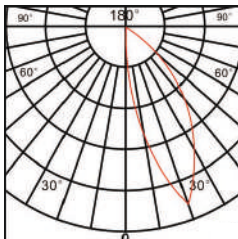

10W/15W

750lm/1125lm

2700K

Asymmetric

10W/15W

800lm/1200lm

3000K

Asymmetric

* All degree & wattage options with photometric data available on request *
 * IP variants & list of accessories for this model available on request *

Technical Details

Housing	Aluminum die casting	LOR	~80%
Mounting	Spring - Ceiling mounted	UGR	<19
Light Source	Single source LED	CRI (Ra)	>80
Weight	300/350gms	MacAdam Ellipse	<3
Junction Temperature	Tj<75°C	Luminous Efficacy	~75lm/W
Heat Sink	Al6063	Life Time	L80-B10 50,000hrs.