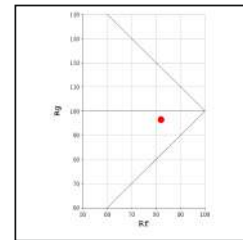

10W/15W

750lm/1125lm

2700K

Asymmetric

10W/15W

800lm/1200lm

3000K

Asymmetric

* All degree & wattage options with photometric data available on request *
 * IP variants & list of accessories for this model available on request *

Technical Details

Housing	Aluminum die casting	LOR	~80%
Mounting	Spring - Ceiling mounted	UGR	<19
Light Source	Single source LED	CRI (Ra)	>80
Weight	300/350gms	MacAdam Ellipse	<3
Junction Temperature	Tj<75°C	Luminous Efficacy	~75lm/W
Heat Sink	Al6063	Life Time	L80-B10 50,000hrs.