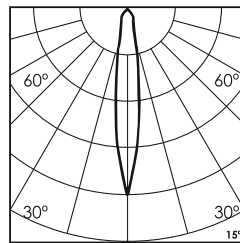

External tilting arrangement with Allen key mechanism

Unit : MM

Recessed Inground Adjustable Light

Illumination Options

<input type="checkbox"/> W 3W/6W/9W	<input type="checkbox"/> Im 210lm/420lm/630lm 225lm/450lm/675lm	<input type="checkbox"/> CCT 2700K 3000K	<input type="checkbox"/> a 8° 15° 30° 45° 60° 8° 15° 30° 45° 60°
<input type="checkbox"/> W 3W/6W/9W	<input type="checkbox"/> Im 247lm/495lm/742lm 120lm/240lm/360lm	<input type="checkbox"/> CCT 4000K RGB	<input type="checkbox"/> a 8° 15° 30° 45° 60° 8° 15° 30° 45° 60°

* All degree & wattage options with photometric data available on request *
* IP variants & list of accessories for this model available on request *

Technical Details

Housing	SS 316 / Aluminum die casting	LOR	~85%
Mounting	Recessed floor mounted	Operating voltage	24V/230V
Light Source	High Power LED	CRI (Ra)	>80
Weight	1580gms	MacAdam Ellipse	<3
Junction Temperature	Tj<75°C	Luminous Efficacy	~100lm/W
Heat Sink	Al6063	Life Time	L80-B10 50,000hrs.