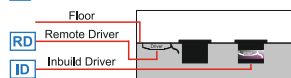

External tilting arrangement with Allen key mechanism

Unit : MM

Recessed Inground Adjustable Light

Illumination Options

<input type="checkbox"/> W 3W/6W/9W	<input type="checkbox"/> Im 210lm/420lm/630lm 225lm/450lm/675lm	<input type="checkbox"/> CCT 2700K 3000K	<input type="checkbox"/> a 8° 15° 30° 45° 60° 8° 15° 30° 45° 60°
<input type="checkbox"/> W 3W/6W/9W	<input type="checkbox"/> Im 247lm/495lm/742lm 120lm/240lm/360lm	<input type="checkbox"/> CCT 4000K RGB	<input type="checkbox"/> a 8° 15° 30° 45° 60° 8° 15° 30° 45° 60°

Accessories

Power Options

<input type="checkbox"/> N	Non Dimmable
<input type="checkbox"/> P	Phase Cut Dimming
<input type="checkbox"/> A	0-10/ 1-10V Analog
<input type="checkbox"/> D	DALI Dimming

Ingress protection 67 Connectors

Other Products in this Series

Remote & Inbuilt Driver Options

Ordering code : ERIxxx(model no)-Fx(finish)-xx(cable length)-xxx(voltage)-xx(IP)-xxxx(watt+cct+beam angle)-x(dimming)-xc(ip connectors)
Example : {609} {FS} {C1} {24V} {67} {927S} {A} {TC}