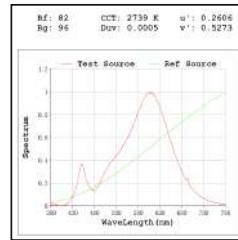

External tilting arrangement with Allen key mechanism

Unit : MM

Recessed Inground Adjustable Light

Illumination Options

<input type="checkbox"/> W 3W/6W/9W	<input type="checkbox"/> Im 210lm/420lm/630lm 225lm/450lm/675lm	<input type="checkbox"/> CCT 2700K 3000K	<input type="checkbox"/> a 8° 15° 30° 45° 60° 8° 15° 30° 45° 60°
<input type="checkbox"/> W 3W/6W/9W	<input type="checkbox"/> Im 247lm/495lm/742lm 120lm/240lm/360lm	<input type="checkbox"/> CCT 4000K RGB	<input type="checkbox"/> a 8° 15° 30° 45° 60° 8° 15° 30° 45° 60°

* All degree & wattage options with photometric data available on request *
* IP variants & list of accessories for this model available on request *

Technical Details

Housing	SS 316 / Aluminum die casting	LOR	~85%
Mounting	Recessed floor mounted	Operating voltage	24V/230V
Light Source	High Power LED	CRI (Ra)	>80
Weight	1580gms	MacAdam Ellipse	<3
Junction Temperature	Tj<75°C	Luminous Efficacy	~100lm/W
Heat Sink	Al6063	Life Time	L80-B10 50,000hrs.