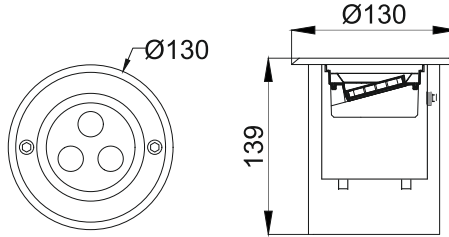

Youvas RA-3
ERI609

Finish	<input type="checkbox"/> FS SS	<input type="checkbox"/> FC Custom	
Cable Length	<input type="checkbox"/> C0.5 0.5 Meter	<input type="checkbox"/> C1 1 Meter	<input type="checkbox"/> CC Custom
Voltage	<input type="checkbox"/> 24V DC24V	<input type="checkbox"/> 230V AC230V	
IP Rating	<input type="checkbox"/> 67 IP67		

External tilting arrangement with Allen key mechanism

Unit : MM

Recessed Inground Adjustable Light

Illumination Options

<input type="checkbox"/> W 3W/6W/9W	<input type="checkbox"/> Im 210lm/420lm/630lm 225lm/450lm/675lm	<input type="checkbox"/> CCT 2700K 3000K	<input type="checkbox"/> a 8° 15° 30° 45° 60° 8° 15° 30° 45° 60°
<input type="checkbox"/> W 3W/6W/9W	<input type="checkbox"/> Im 247lm/495lm/742lm 120lm/240lm/360lm	<input type="checkbox"/> CCT 4000K RGB	<input type="checkbox"/> a 8° 15° 30° 45° 60° 8° 15° 30° 45° 60°

* All degree & wattage options with photometric data available on request *
* IP variants & list of accessories for this model available on request *

Technical Details

Housing	SS 316 / Aluminum die casting	LOR	~85%
Mounting	Recessed floor mounted	Operating voltage	24V/230V
Light Source	High Power LED	CRI (Ra)	>80
Weight	1580gms	MacAdam Ellipse	<3
Junction Temperature	Tj<75°C	Luminous Efficacy	~100lm/W
Heat Sink	Al6063	Life Time	L80-B10 50,000hrs.