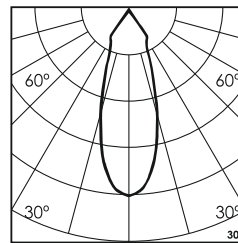

External tilting arrangement with Allen key mechanism

Unit : MM

Recessed Inground Adjustable Light

Illumination Options

<input type="checkbox"/> W 3W/6W/9W	<input type="checkbox"/> Im 210lm/420lm/630lm 225lm/450lm/675lm	<input type="checkbox"/> CCT 2700K 3000K	<input type="checkbox"/> a 8° 15° 30° 45° 60° 8° 15° 30° 45° 60°
<input type="checkbox"/> W 3W/6W/9W	<input type="checkbox"/> Im 247lm/495lm/742lm 120lm/240lm/360lm	<input type="checkbox"/> CCT 4000K RGB	<input type="checkbox"/> a 8° 15° 30° 45° 60° 8° 15° 30° 45° 60°

* All degree & wattage options with photometric data available on request *
* IP variants & list of accessories for this model available on request *

Technical Details

Housing	SS 316 / Aluminum die casting	LOR	~85%
Mounting	Recessed floor mounted	Operating voltage	24V/230V
Light Source	High Power LED	CRI (Ra)	>80
Weight	1580gms	MacAdam Ellipse	<3
Junction Temperature	Tj<75°C	Luminous Efficacy	~100lm/W
Heat Sink	Al6063	Life Time	L80-B10 50,000hrs.