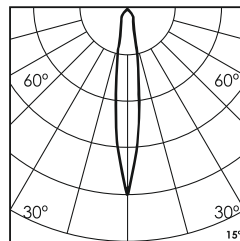

Recessed Inground Adjustable Light

Illumination Options

27W 27W 27W 27W	9W/18W	630lm/1260lm 675lm/1350lm	CCT 2700K K	8° 15° 30° 45° 60° 8° 15° 30° 45° 60°
40W 40W 40W 40W	9W/18W	742lm/1485lm 360lm/720lm	CCT 4000K K RGB	8° 15° 30° 45° 60° 8° 15° 30° 45° 60°

* All degree & wattage options with photometric data available on request *
* IP variants & list of accessories for this model available on request *

Technical Details

Housing	SS 316 / Aluminum die casting	LOR	~85%
Mounting	Recessed floor mounted	Operating voltage	24V/230V
Light Source	High Power LED	CRI (Ra)	>80
Weight	1870gms	MacAdam Ellipse	<3
Junction Temperature	Tj<75°C	Luminous Efficacy	~100lm/W
Heat Sink	AI6063	Life Time	L80-B10 50,000hrs.

Accessories

1. **Power Options**
2. N Non Dimmable
   - P Phase Cut Dimming
   - A 0-10/ 1-10V Analog
   - D DALI Dimming