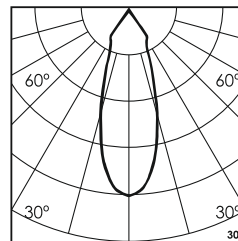

Recessed Inground Adjustable Light

Illumination Options

27W 27W 27W 27W	9W/18W	630lm/1260lm 675lm/1350lm	CCT 2700K K	8° 15° 30° 45° 60° 8° 15° 30° 45° 60°
40W 40W 40W 40W	9W/18W	742lm/1485lm 360lm/720lm	CCT 4000K K RGB	8° 15° 30° 45° 60° 8° 15° 30° 45° 60°

* All degree & wattage options with photometric data available on request *
* IP variants & list of accessories for this model available on request *

Technical Details

Housing	SS 316 / Aluminum die casting	LOR	~85%
Mounting	Recessed floor mounted	Operating voltage	24V/230V
Light Source	High Power LED	CRI (Ra)	>80
Weight	1870gms	MacAdam Ellipse	<3
Junction Temperature	Tj<75°C	Luminous Efficacy	~100lm/W
Heat Sink	AI6063	Life Time	L80-B10 50,000hrs.

Accessories

1. **Power Options**
2. N Non Dimmable
   - P Phase Cut Dimming
   - A 0-10/ 1-10V Analog
   - D DALI Dimming