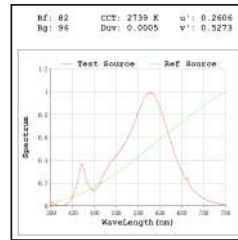

* All degree & wattage options with photometric data available on request *
 * IP variants & list of accessories for this model available on request *

Technical Details

Housing	SS 316 / Aluminum die casting	LOR	~85%
Mounting	Recessed floor mounted	Operating voltage	24V/230V
Light Source	High Power LED	CRI (Ra)	>80
Weight	1870gms	MacAdam Ellipse	<3
Junction Temperature	Tj<75°C	Luminous Efficacy	~100lm/W
Heat Sink	AI6063	Life Time	L80-B10 50,000hrs.