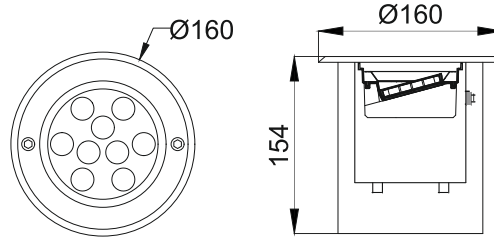

Youvas RA-9
ERI610

- Finish FS SS
FC Custom
- Cable Length C0.5 0.5 Meter
C1 1 Meter
CC Custom
- Voltage 24V DC24V
230V AC230V
- IP Rating 67 IP67

External tilting arrangement with Allen key mechanism

Unit : MM

Recessed Inground Adjustable Light

Illumination Options

27W 27W 27W 27W	9W/18W	630lm/1260lm 675lm/1350lm	CCT 2700K K	8° 15° 30° 45° 60° 8° 15° 30° 45° 60°
40W 40W 40W 40W	9W/18W	742lm/1485lm 360lm/720lm	CCT 4000K K RGB	8° 15° 30° 45° 60° 8° 15° 30° 45° 60°

* All degree & wattage options with photometric data available on request *
 * IP variants & list of accessories for this model available on request *

Technical Details

Housing	SS 316 / Aluminum die casting	LOR	~85%
Mounting	Recessed floor mounted	Operating voltage	24V/230V
Light Source	High Power LED	CRI (Ra)	>80
Weight	1870gms	MacAdam Ellipse	<3
Junction Temperature	Tj<75°C	Luminous Efficacy	~100lm/W
Heat Sink	AI6063	Life Time	L80-B10 50,000hrs.