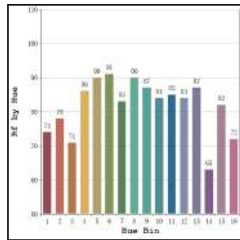

Youvas RA-9
ERI610

- Finish FS SS
FC Custom
- Cable Length C0.5 0.5 Meter
C1 1 Meter
CC Custom
- Voltage 24V DC24V
230V AC230V
- IP Rating 67 IP67

External tilting arrangement with Allen key mechanism

Unit : MM

Recessed Inground Adjustable Light

Illumination Options

27W 27W 27W 27W	9W/18W	630lm/1260lm 675lm/1350lm	CCT 2700K K	8° 15° 30° 45° 60° 8° 15° 30° 45° 60°
40W 40W 40W 40W	9W/18W	742lm/1485lm 360lm/720lm	CCT 4000K K RGB	8° 15° 30° 45° 60° 8° 15° 30° 45° 60°