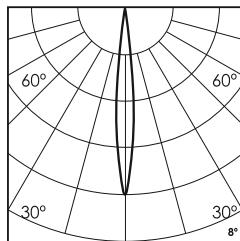

Recessed Inground Adjustable Light

Illumination Options

27W 27W 27W 27W	9W/18W	630lm/1260lm 675lm/1350lm	CCT 2700K K	8° 15° 30° 45° 60° 8° 15° 30° 45° 60°
40W 40W 40W 40W	9W/18W	742lm/1485lm 360lm/720lm	CCT 4000K K RGB	8° 15° 30° 45° 60° 8° 15° 30° 45° 60°

* All degree & wattage options with photometric data available on request *
* IP variants & list of accessories for this model available on request *

Technical Details

Housing	SS 316 / Aluminum die casting	LOR	~85%
Mounting	Recessed floor mounted	Operating voltage	24V/230V
Light Source	High Power LED	CRI (Ra)	>80
Weight	1870gms	MacAdam Ellipse	<3
Junction Temperature	Tj<75°C	Luminous Efficacy	~100lm/W
Heat Sink	AI6063	Life Time	L80-B10 50,000hrs.

Accessories

1. **Power Options**
2. N Non Dimmable
   - P Phase Cut Dimming
   - A 0-10/ 1-10V Analog
   - D DALI Dimming