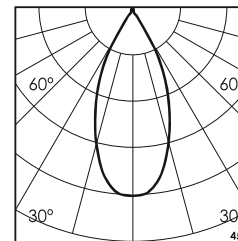

Recessed Inground Adjustable Light

Illumination Options

27W 27W 27W 27W	9W/18W	630lm/1260lm 675lm/1350lm	CCT 2700K K	8° 15° 30° 45° 60° 8° 15° 30° 45° 60°
40W 40W 40W 40W	9W/18W	742lm/1485lm 360lm/720lm	CCT 4000K K RGB	8° 15° 30° 45° 60° 8° 15° 30° 45° 60°

* All degree & wattage options with photometric data available on request *
* IP variants & list of accessories for this model available on request *

Technical Details

Housing	SS 316 / Aluminum die casting	LOR	~85%
Mounting	Recessed floor mounted	Operating voltage	24V/230V
Light Source	High Power LED	CRI (Ra)	>80
Weight	1870gms	MacAdam Ellipse	<3
Junction Temperature	Tj<75°C	Luminous Efficacy	~100lm/W
Heat Sink	AI6063	Life Time	L80-B10 50,000hrs.

Accessories

1. **Power Options**
2. N Non Dimmable
   - P Phase Cut Dimming
   - A 0-10/ 1-10V Analog
   - D DALI Dimming