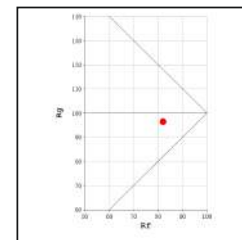

Recessed Fixed Downlight

Illumination Options

7W

595lm

2700K

15° 24°
38°

7W

610lm

3000K

15° 24°
38°

* All degree & wattage options with photometric data available on request *
* IP variants & list of accessories for this model available on request *

Technical Details

Housing Aluminum die casting
Mounting Spring - Ceiling mounted
Light Source Single source LED
Weight 150gms
Junction Temperature Tj<75°C
Heat Sink Al6063

LOR ~80%
UGR <19
CRI (Ra) >80
MacAdam Ellipse <3
Luminous Efficacy ~75lm/W
Life Time L80-B10 50,000hrs.

Accessories

Power Options

N Non Dimmable
P Phase Cut Dimming
A 0-10/ 1-10V Analog
D DALI Dimming

Other Products in this Series

Ordering code : IRDxxx(model no)-Tx(trim)-Bx(baffle)-xx(IP)-xxxx(watt+cct+beam angle)-x(dimming)
Example : {768} {TW} {BW} {20} {727S} {A}