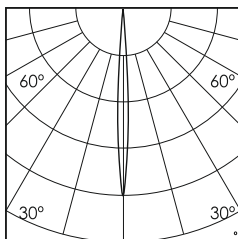

15° 24°  
38°

\* All degree & wattage options with photometric data available on request \*  
 \* IP variants & list of accessories for this model available on request \*