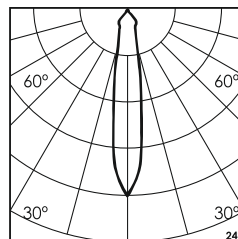

15° 24°  
38°

\* All degree & wattage options with photometric data available on request \*  
 \* IP variants & list of accessories for this model available on request \*