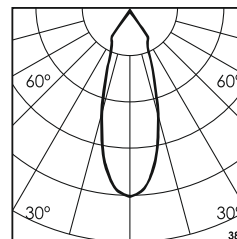

15° 24°  
38°

\* All degree & wattage options with photometric data available on request \*  
 \* IP variants & list of accessories for this model available on request \*