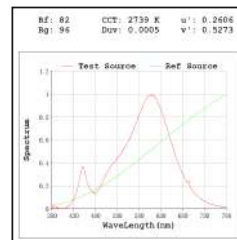

Recessed Fixed Downlight

Illumination Options

7W

595lm

2700K

15° 24°
38°

7W

610lm

3000K

15° 24°
38°

* All degree & wattage options with photometric data available on request *
* IP variants & list of accessories for this model available on request *

Technical Details

Housing Aluminum die casting
Mounting Spring - Ceiling mounted
Light Source Single source LED
Weight 150gms
Junction Temperature Tj<75°C
Heat Sink Al6063

LOR ~80%
UGR <19
CRI (Ra) >80
MacAdam Ellipse <3
Luminous Efficacy ~75lm/W
Life Time L80-B10 50,000hrs.

Accessories

Power Options

N Non Dimmable
P Phase Cut Dimming
A 0-10/ 1-10V Analog
D DALI Dimming

Other Products in this Series

Ordering code : IRDxxx(model no)-Tx(trim)-Bx(baffle)-xx(IP)-xxxx(watt+cct+beam angle)-x(dimming)
Example : {768} {TW} {BW} {20} {727S} {A}