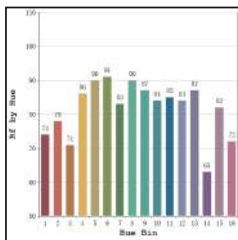

Recessed Fixed Downlight

Illumination Options

7W

595lm

2700K

15° 24°
38°

7W

610lm

3000K

15° 24°
38°

* All degree & wattage options with photometric data available on request *
* IP variants & list of accessories for this model available on request *

Technical Details

Housing Aluminum die casting
Mounting Spring - Ceiling mounted
Light Source Single source LED
Weight 150gms
Junction Temperature Tj<75°C
Heat Sink Al6063

LOR ~80%
UGR <19
CRI (Ra) >80
MacAdam Ellipse <3
Luminous Efficacy ~75lm/W
Life Time L80-B10 50,000hrs.

Accessories

Power Options

N Non Dimmable
P Phase Cut Dimming
A 0-10/ 1-10V Analog
D DALI Dimming

Other Products in this Series

Ordering code : IRDxxx(model no)-Tx(trim)-Bx(baffle)-xx(IP)-xxxx(watt+cct+beam angle)-x(dimming)
Example : {768} {TW} {BW} {20} {727S} {A}